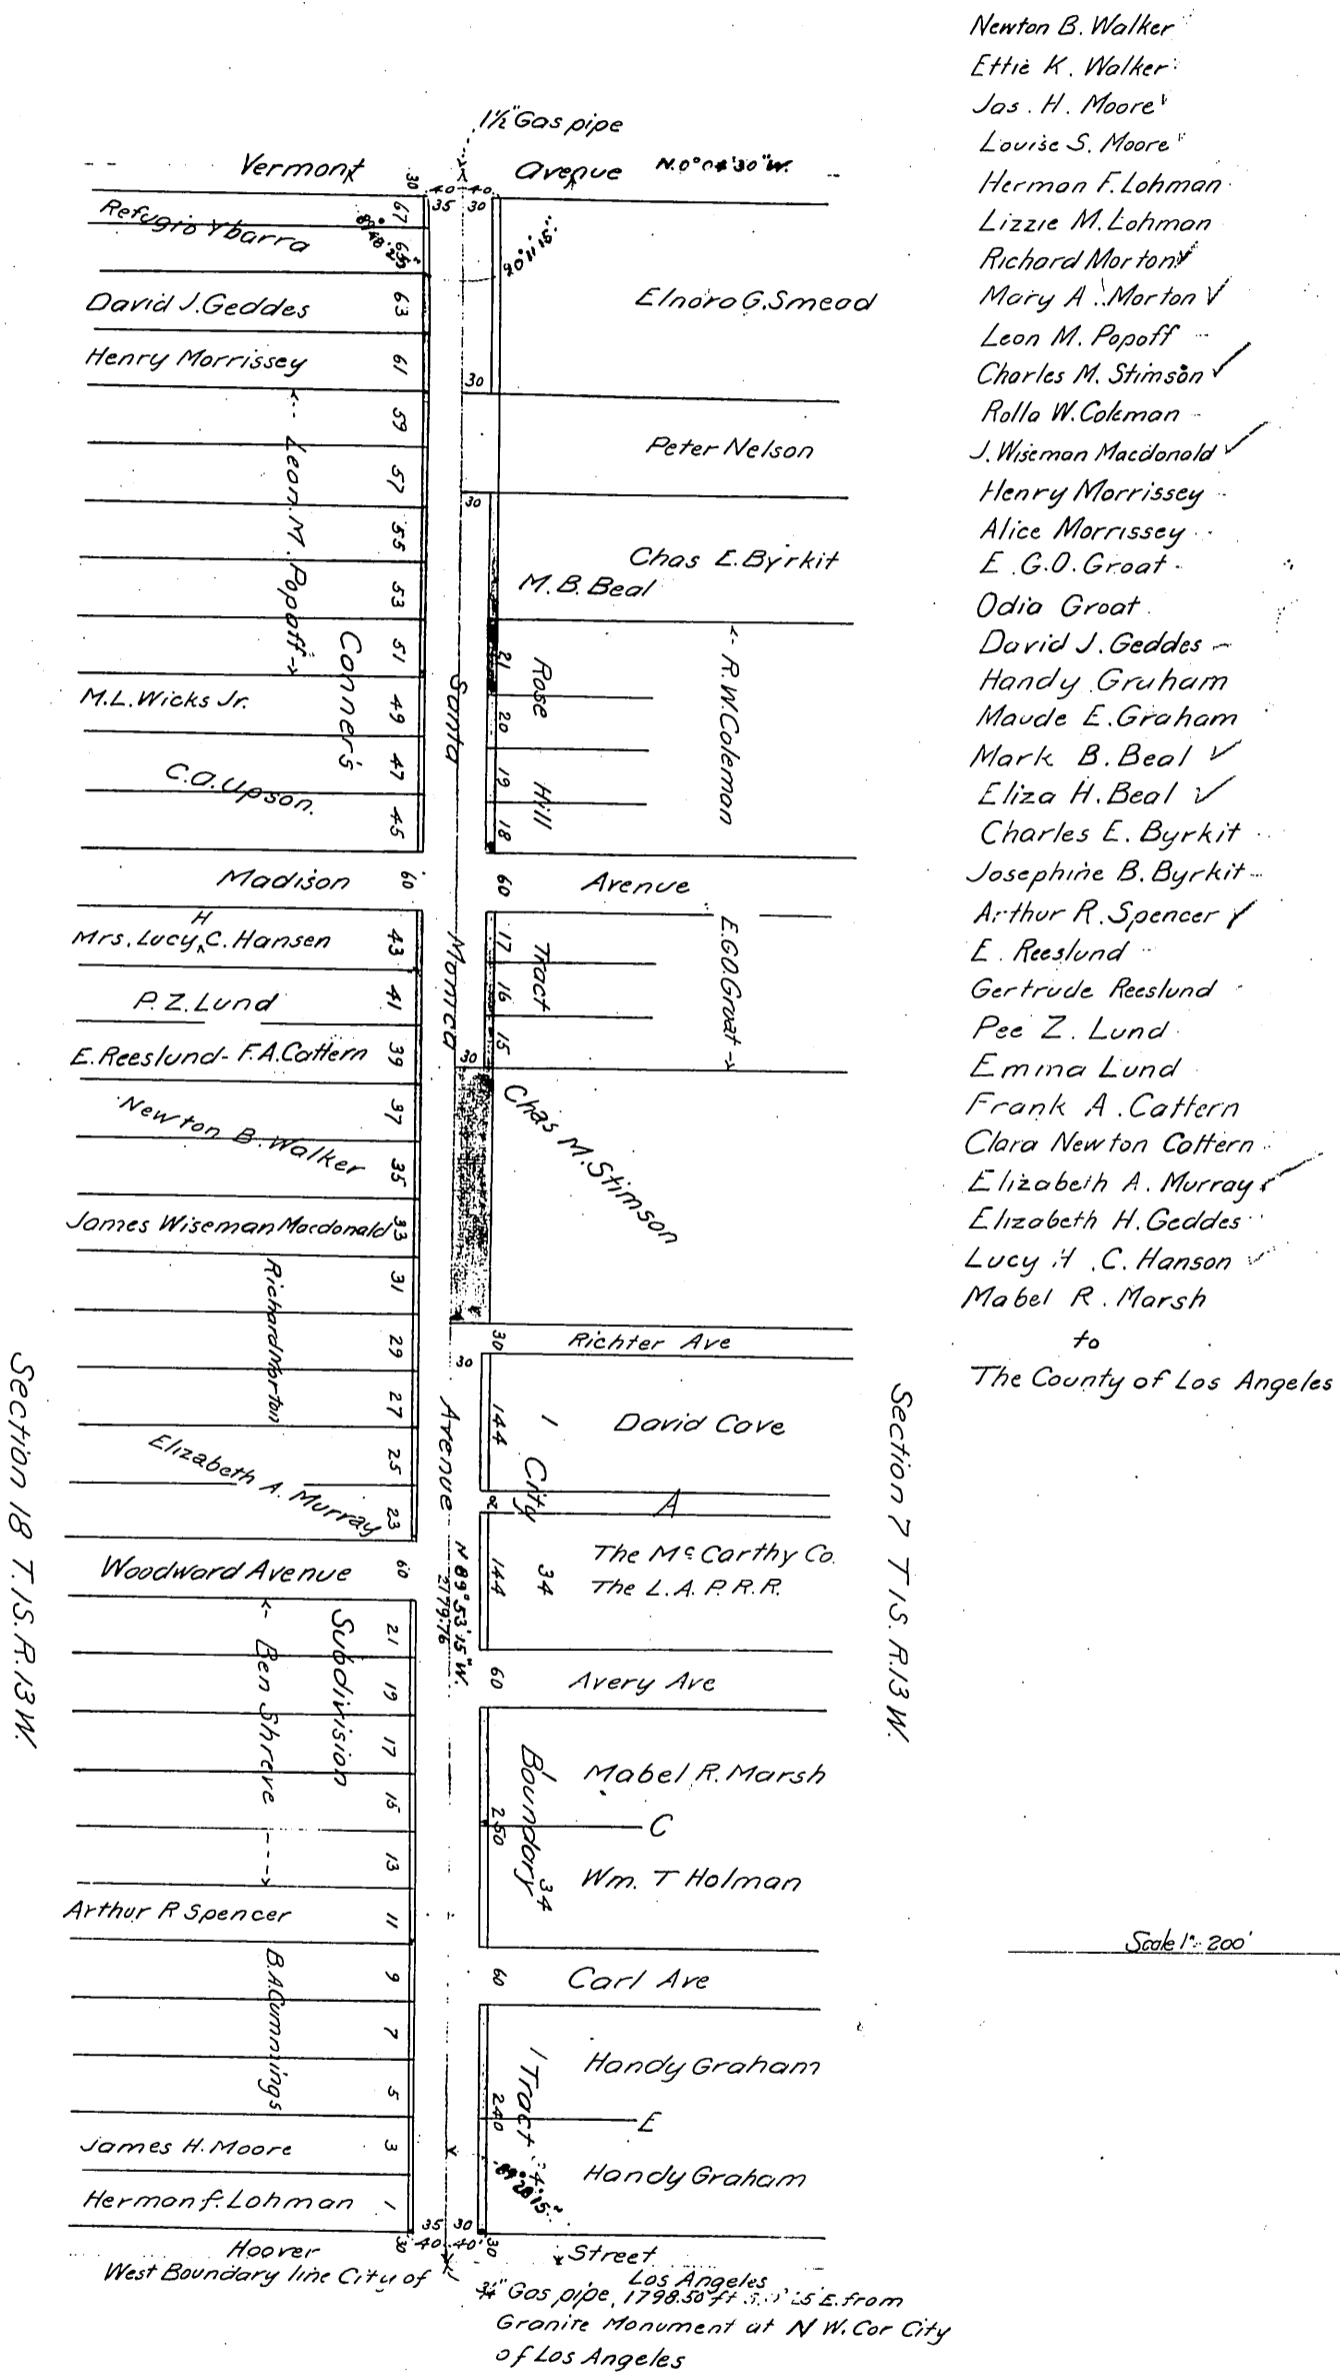

Sh+V
131
484

Recorded Jul. 17 1905

23-22, D 3000-27

4 34

SHAR

amp. Ed. H.