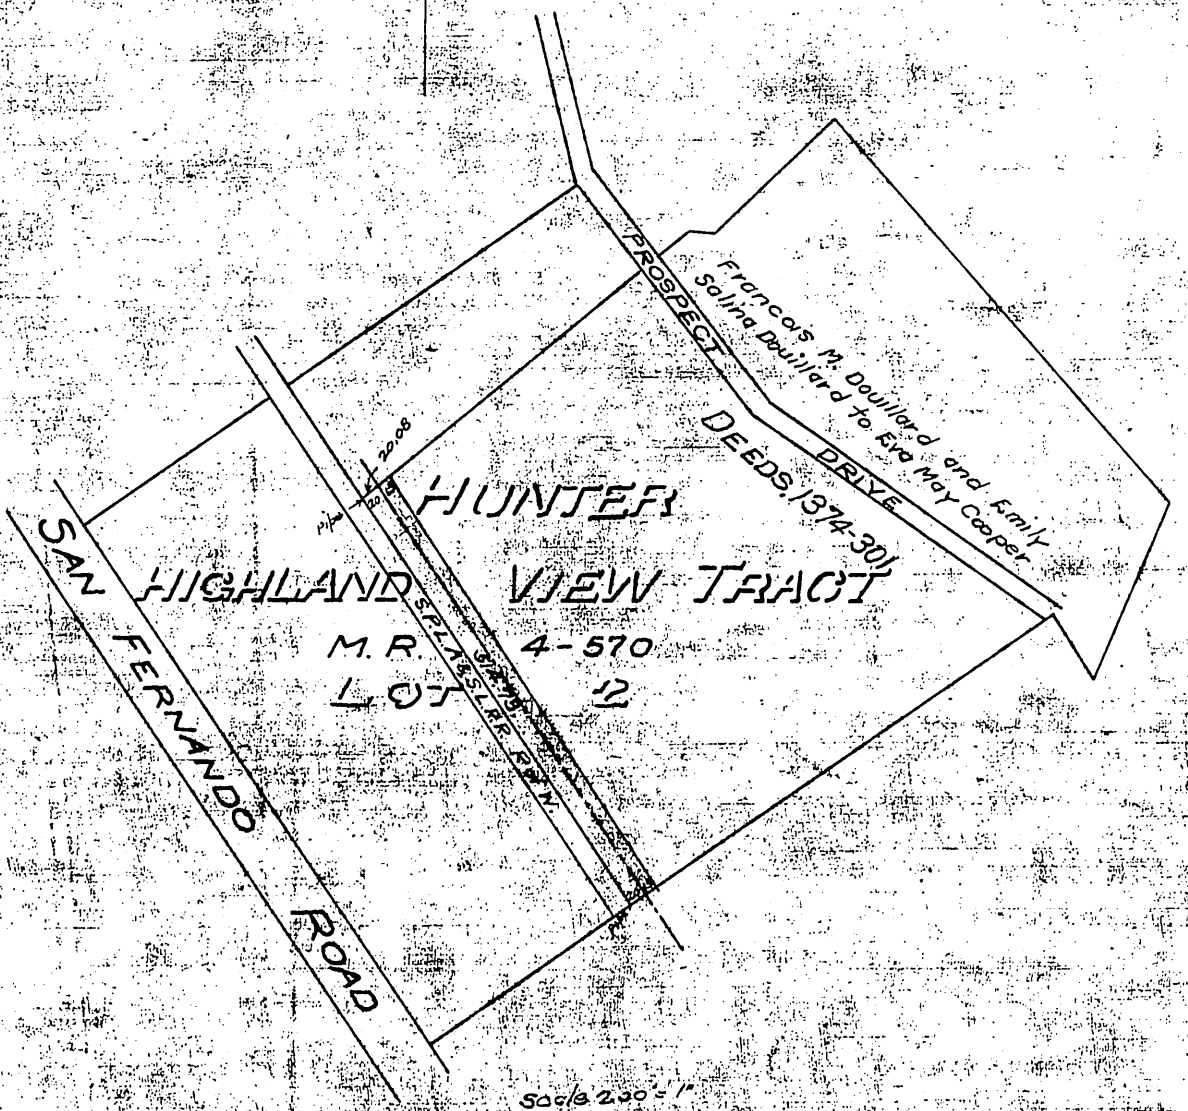

DM 2436-96

Eva May Cooper
-to-
Los Angeles Ry. Co.

Recorded Sep 20 1908