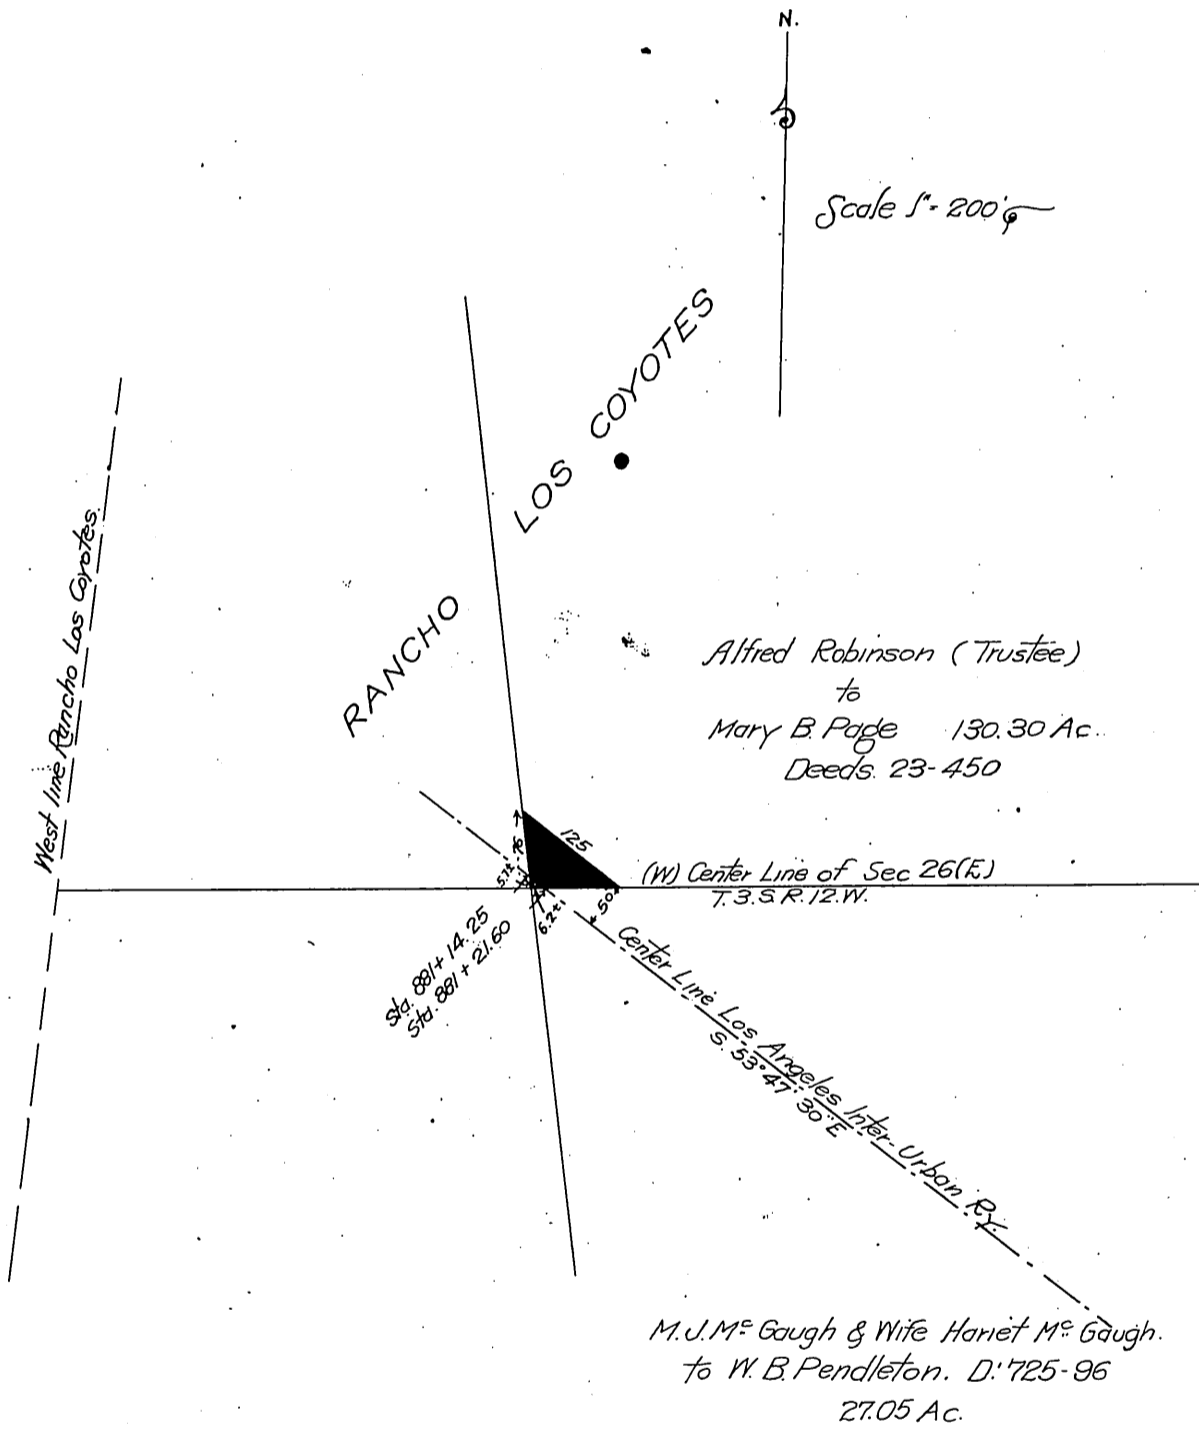

DM 2525-296

68

68

2  
3  
#117

Jotham Bixby Co.  
to  
Los Angeles Inter-Urban Ry. Co.

Alfred Robinson (Trustee)  
to  
Mary B. Page 130.30 Ac.  
Deeds 23-450

M. J. Mc Gough & Wife Harriet Mc Gough.  
to W. B. Pendleton. D. 725-96  
27.05 Ac.

Recorded Dec. 23. 1905

D:2595