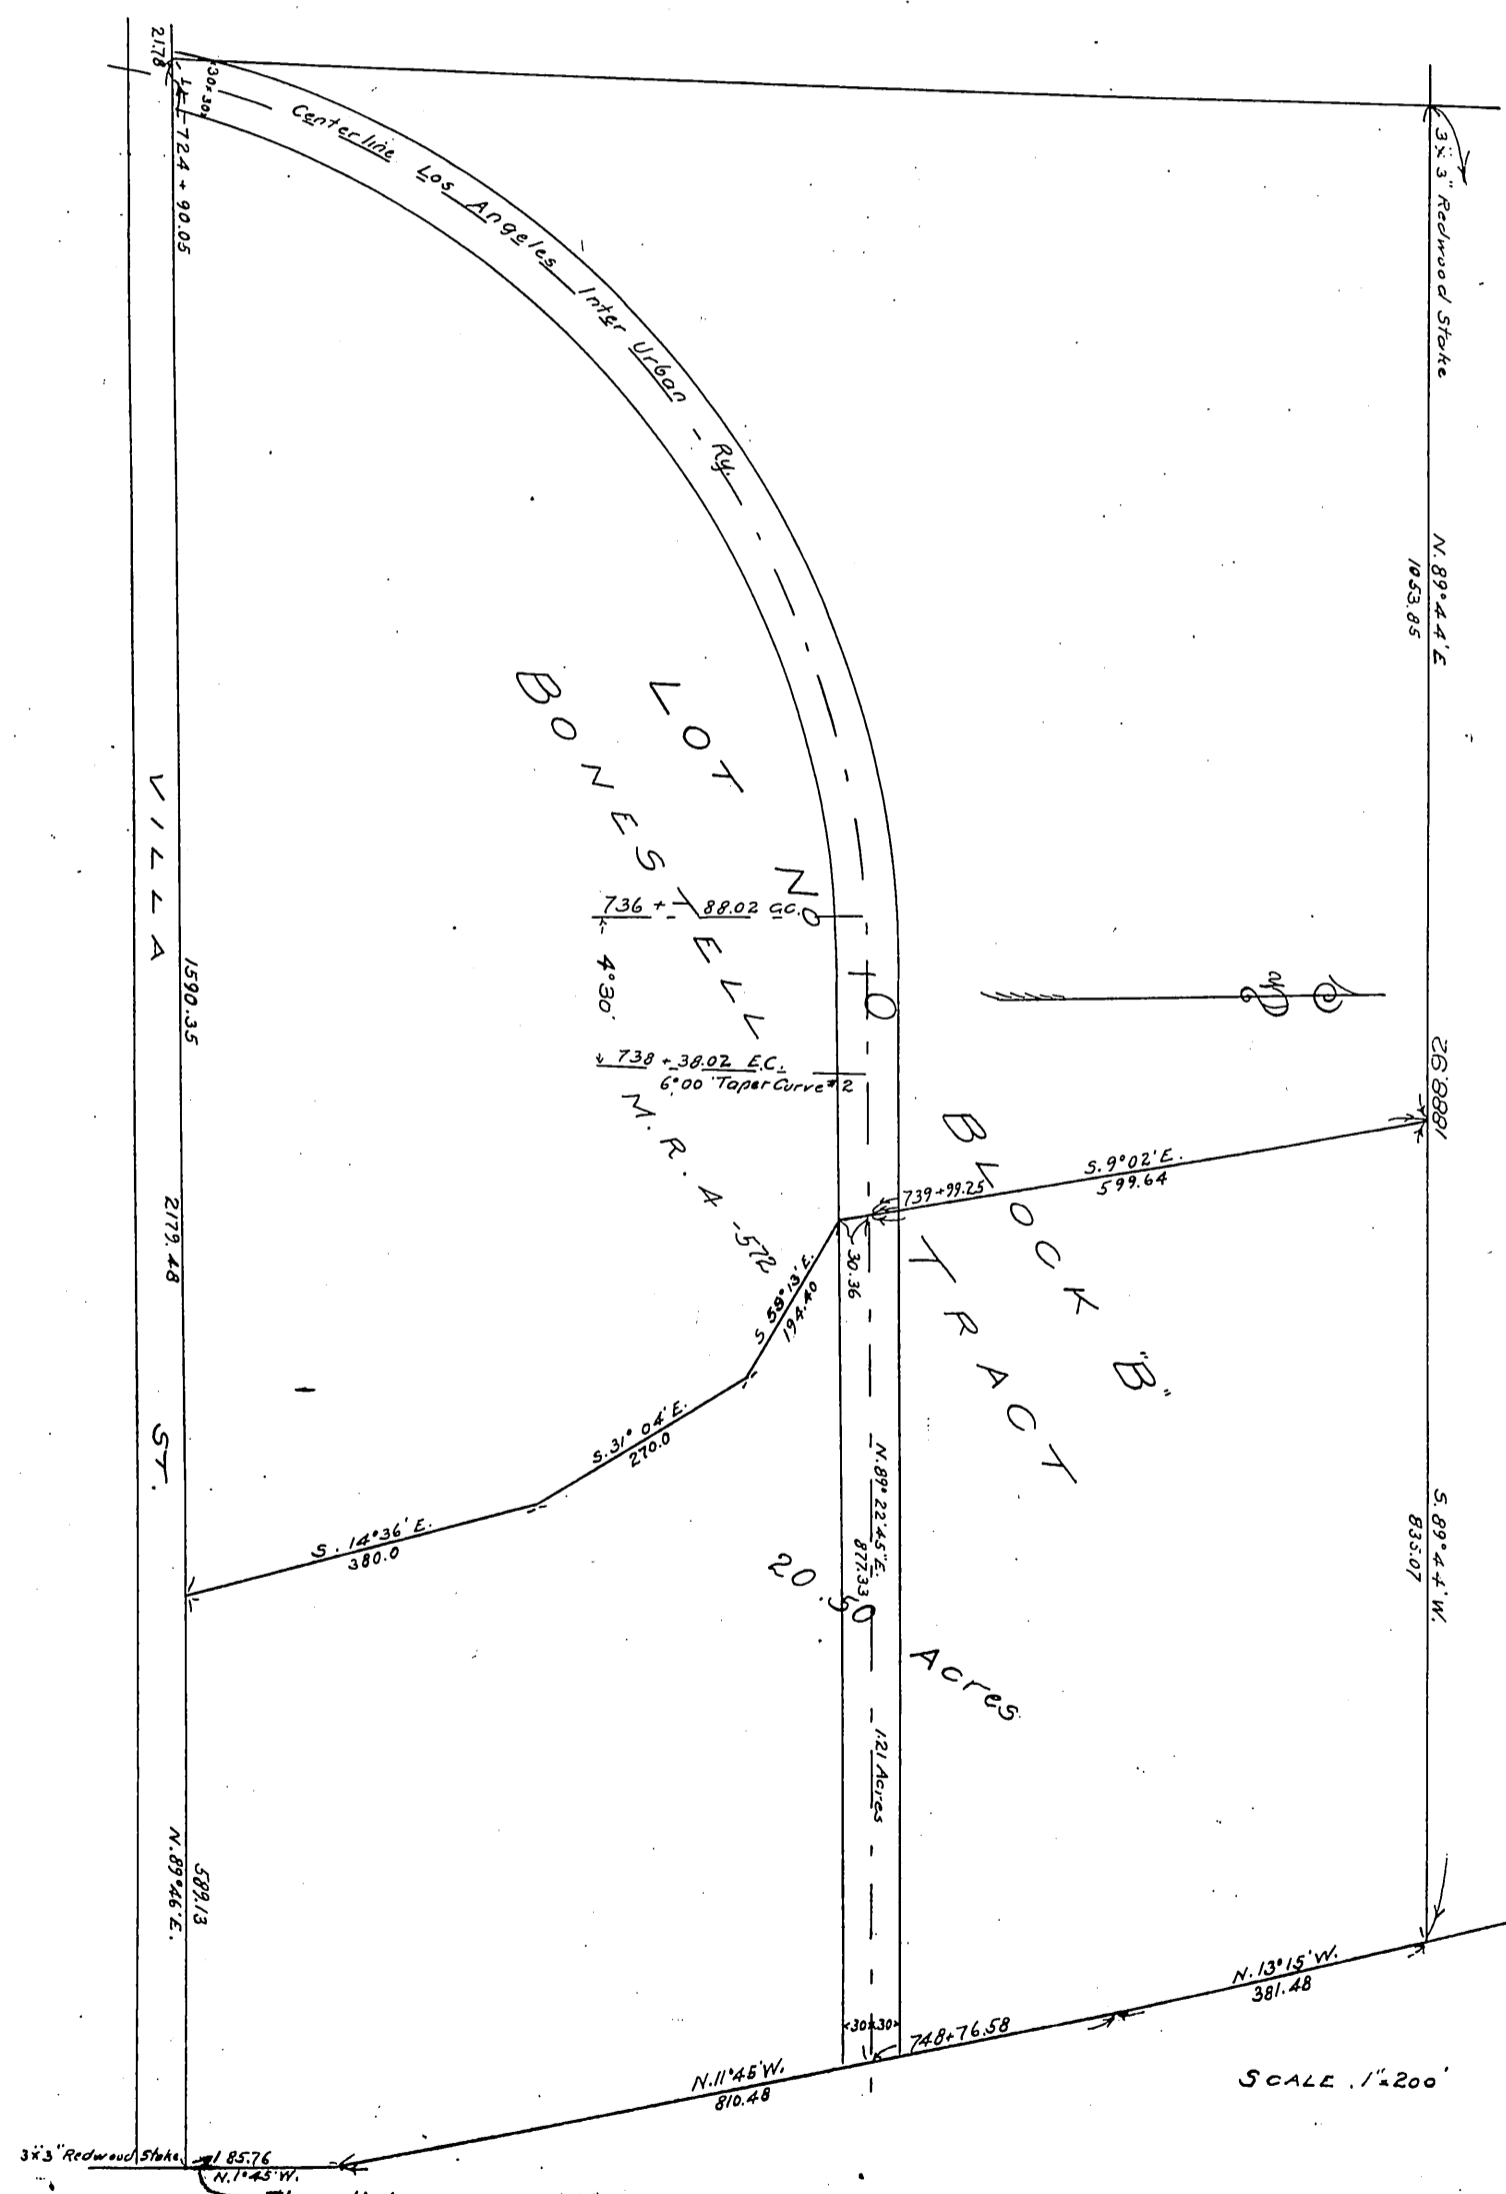

DM 2530-312

312

17612

1765

73

73

Andrew Ruedy  
to  
Pacific Electric Land Company

For Central Ave See C.S. 7271

This distance is 135.76 in description  
Co. Sur. 12/14/28.

Recorded Jan 24 1906

A.65 Sh. in Sec N. 04-110

D. 2530