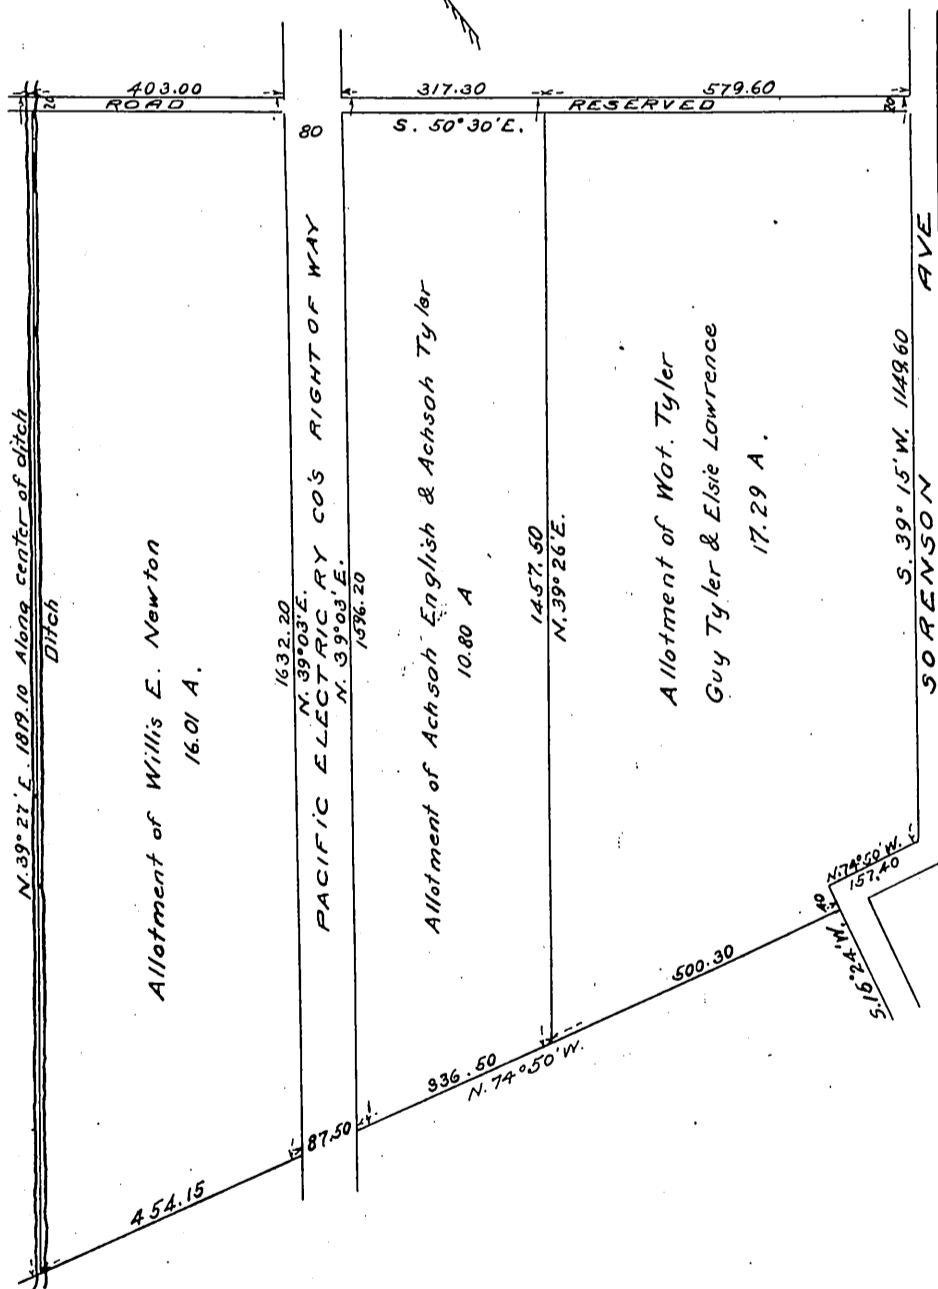

12

BETWEEN

Wat Tyler }
 Guy Tyler } First part
 Elsie Lawrence } Willis E. Newton Third part
 Achsah Tyler }
 Achsah English } Second part

PLAT OF PART OF THE
 DUNLAP & TYLER TRACT N^o 3
 RANCHO PASO DE BARTOLO
 Showing the Allotments to Willis E. Newton, Achsah
 English, Achsah Tyler, Wat Tyler, Guy Tyler &
 Elsie Lawrence.

1272.50 to N.W. Cor.
 --- Dunlap & Tyler Tr. &
 S.W. Cor. Sorenson Tr.

Note: Areas calculated to
 Southerly line of 20 foot strip
 reserved; distances to Northerly line.

Recorded Dec. 29 1905

DM 2542-130

A. 118 1/2

Comp. Smith