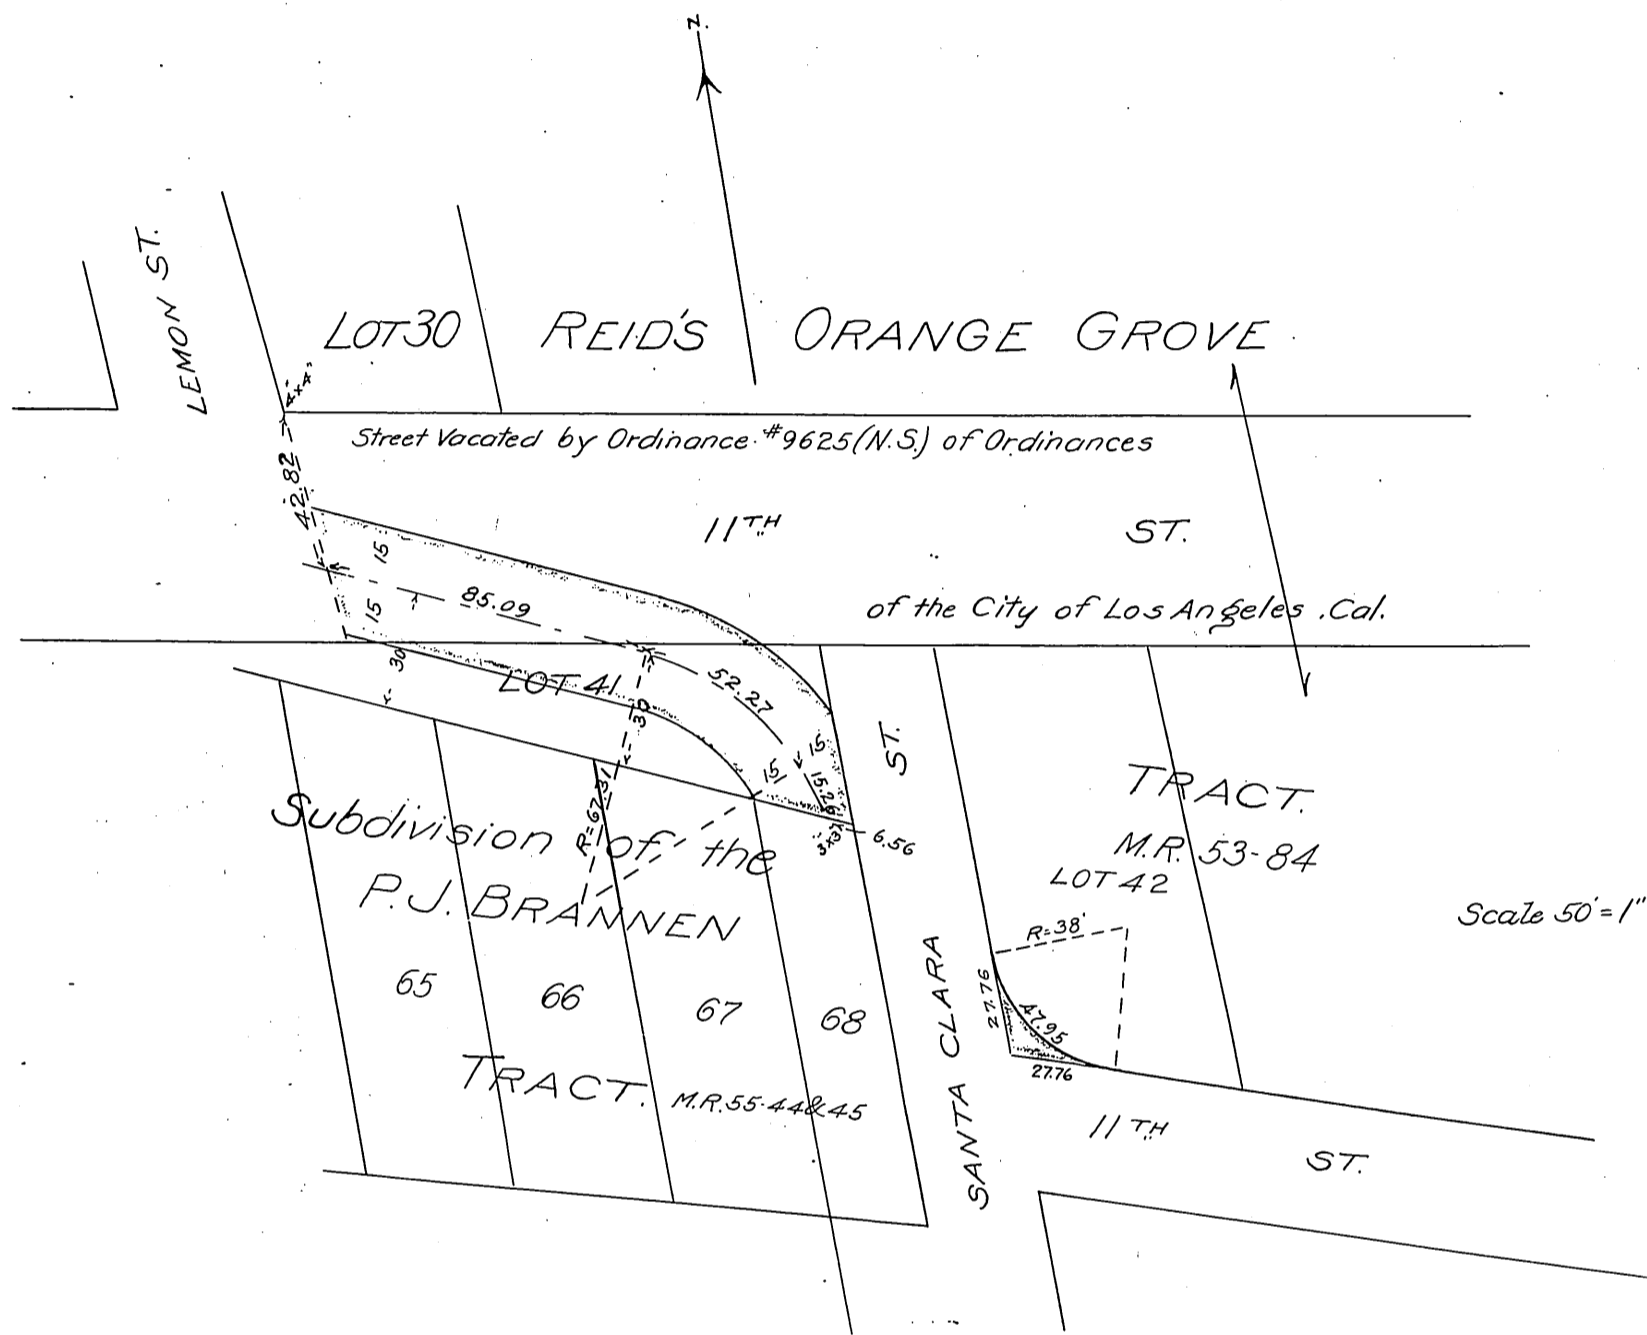

DM 2551-157

50

50

157

2112

42'

The Hauser Packing Company
to
Los Angeles Railway Company

Recorded Jan. 26-1906

Shit. 17. See M. 30-172

D.2551

City of Los Angeles