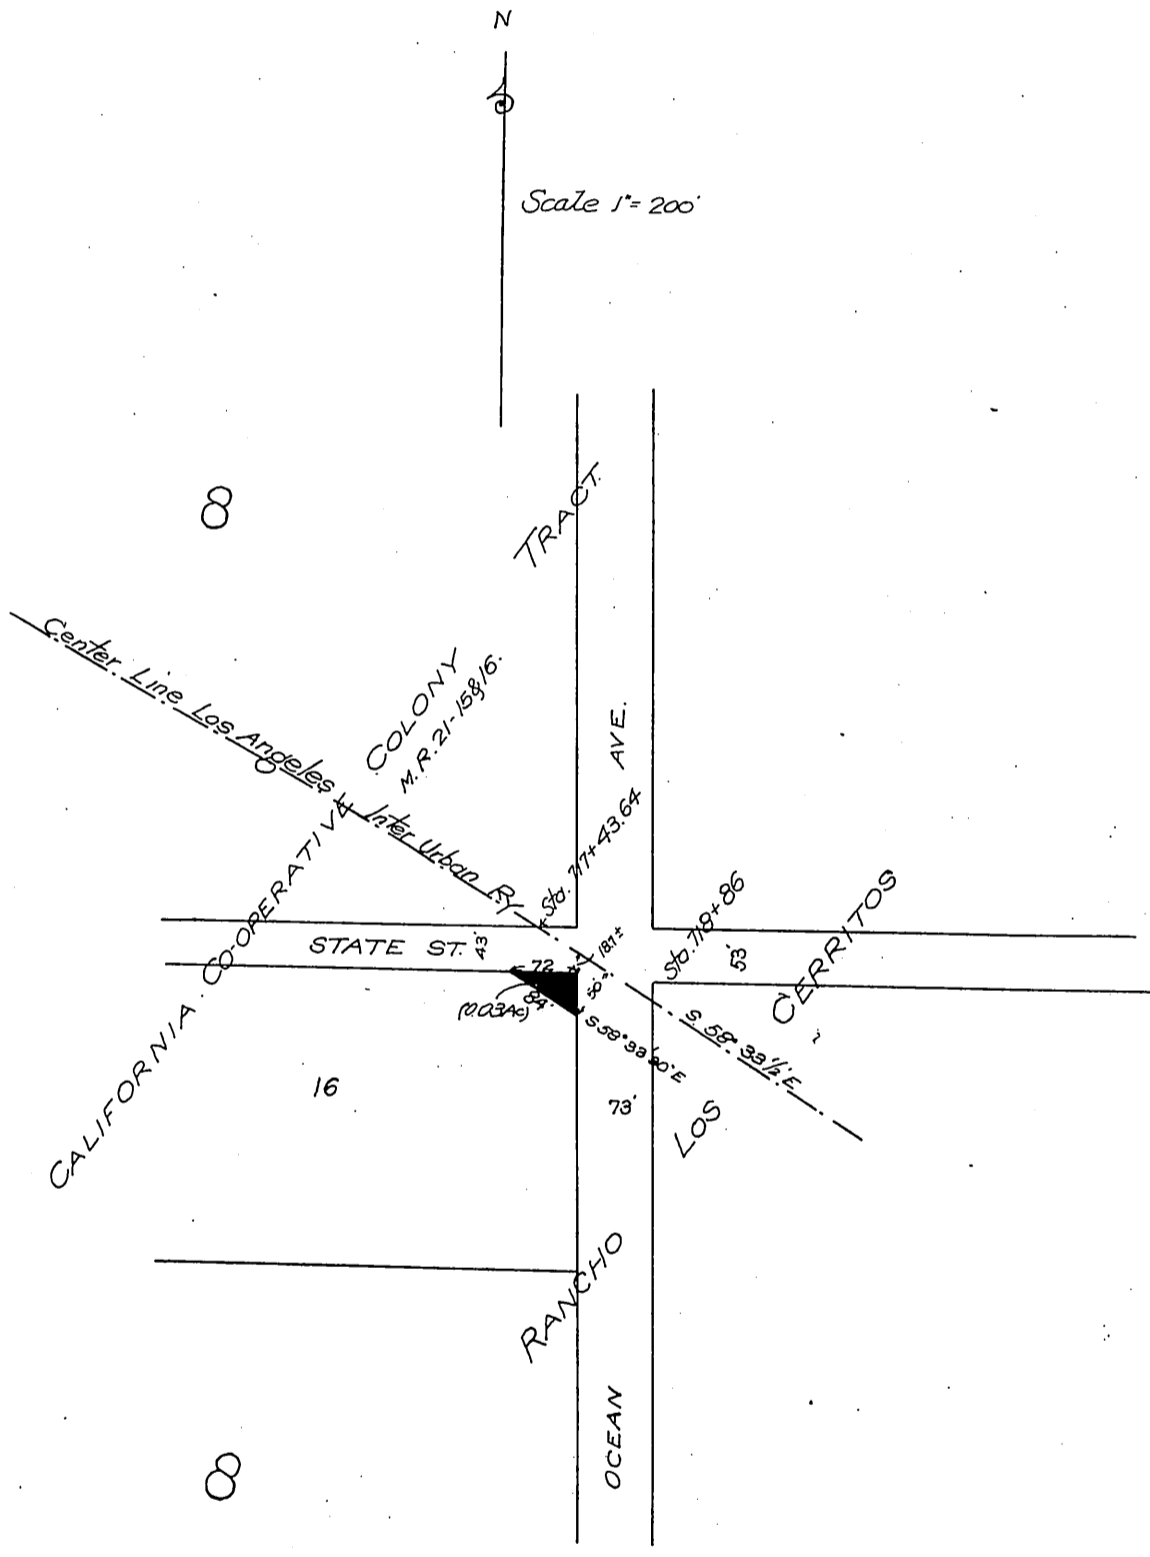

DM 2553-161

54

54

161  
35' 12"  
1712

Frank Ealey } to Los Angeles Inter Urban Ry Co.  
L.M. Ealey }

Recorded Jan. 17, 1906.

Sht. 17 Sec. 11. 30-97 7.120

Comp. E.W. H.  
D.