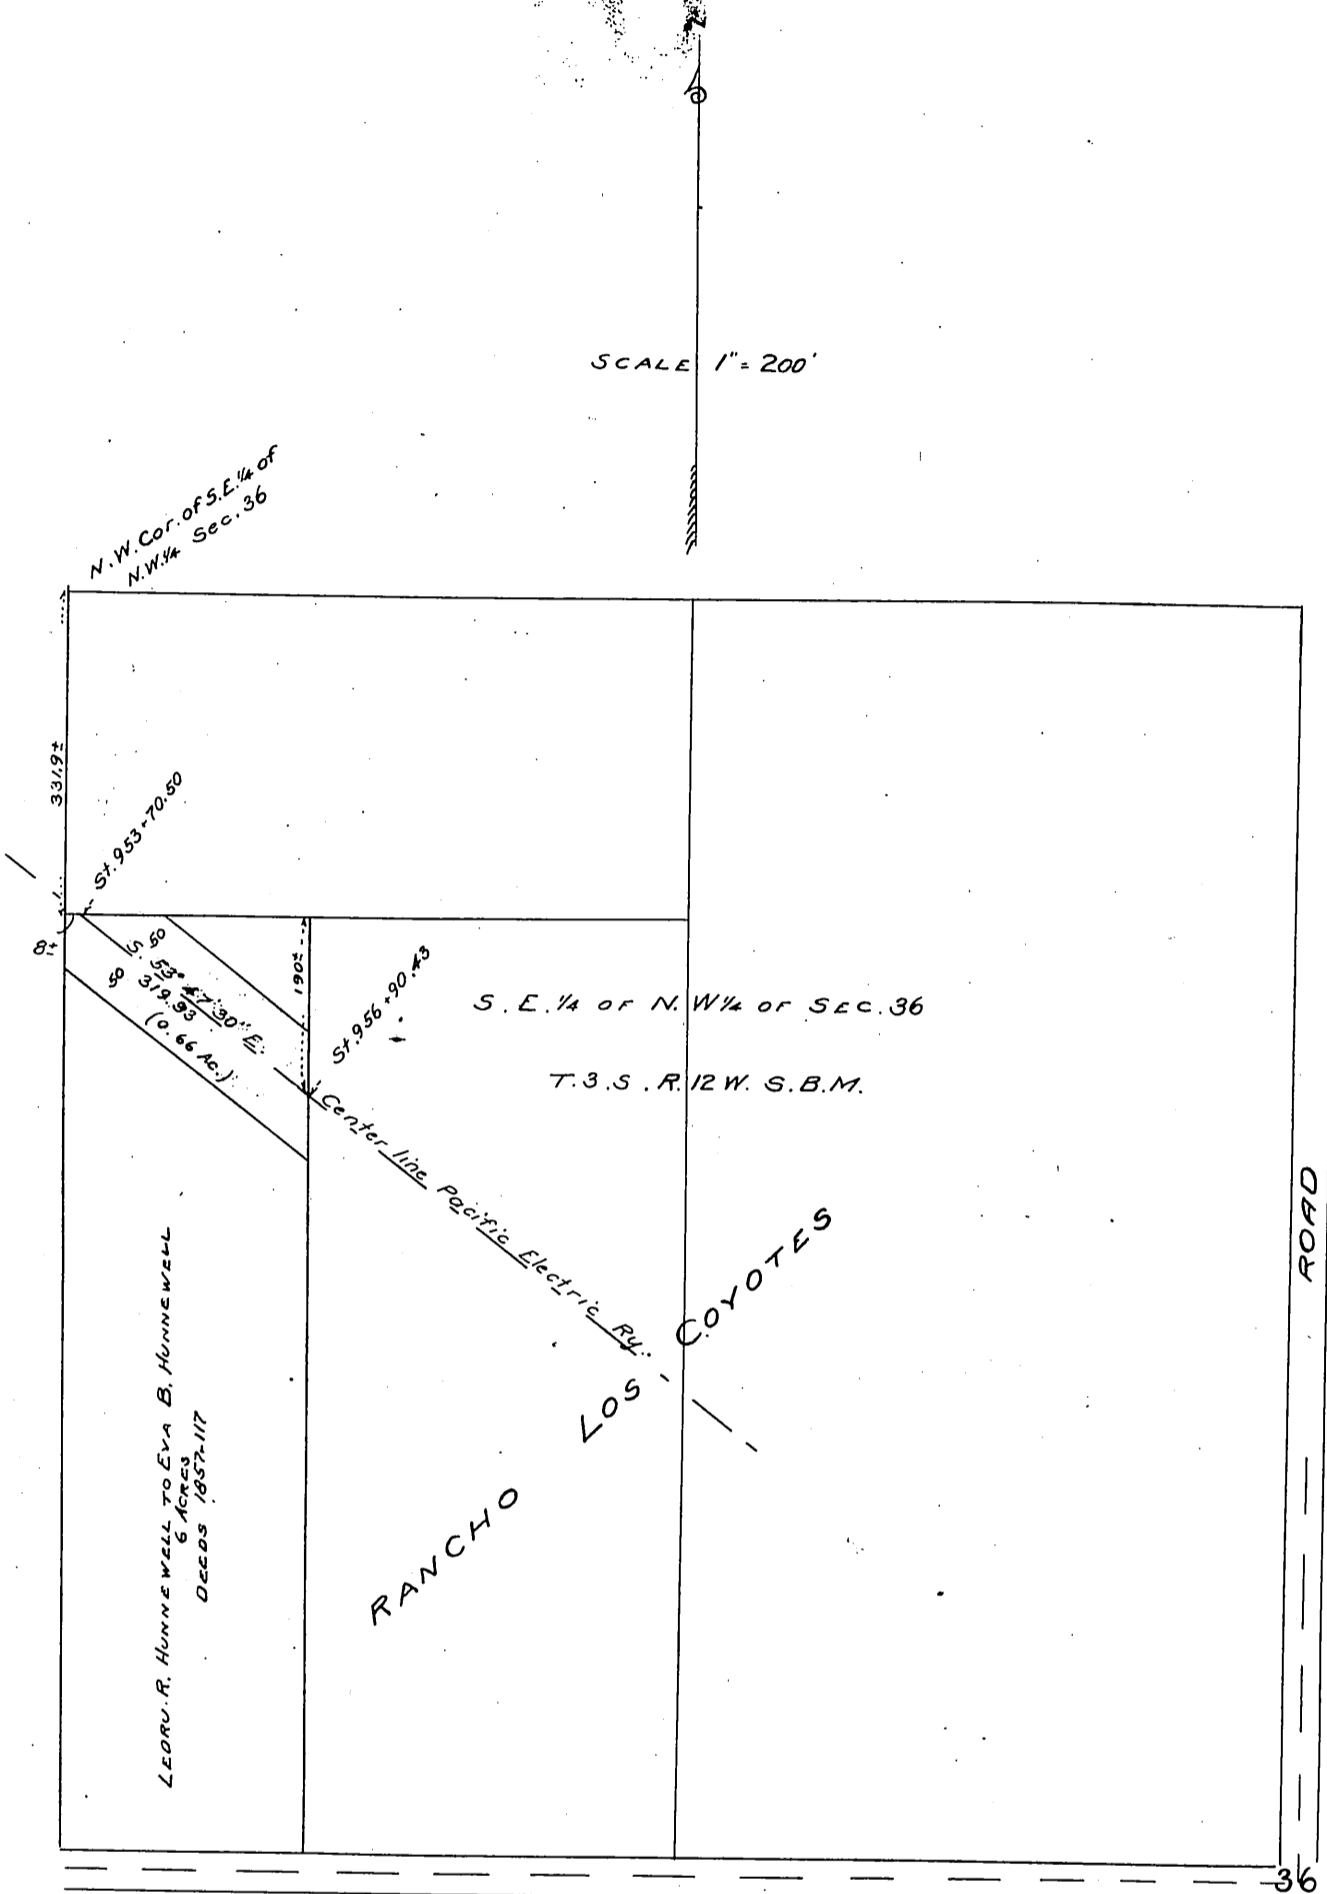

DM 2558-10  
62

L. R. Hunnewell  
to  
Pacific Electric Railway Company

62

10  
381-  
A.117

SCALE 1" = 200'

Recorded Jan. 2 1906

Survey Dec. 11, 30-03 A.117