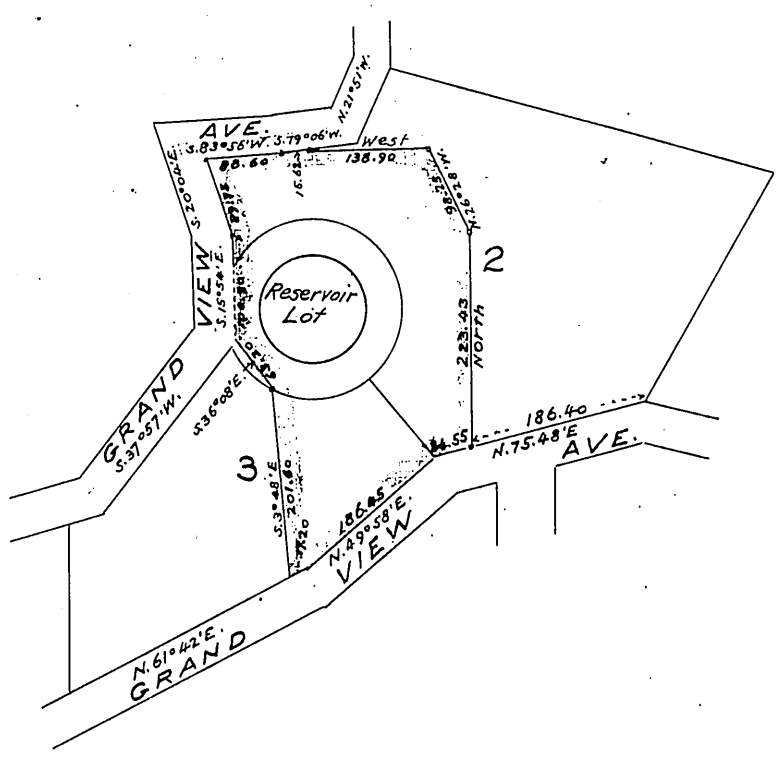

DM 2643-129
88

88

129

Los Angeles-Pacific Boulevard & Development Company
to
West Los Angeles Water Company

See M. 34-137

Recorded Apr. 12, 1906

ht. C.H. A 88