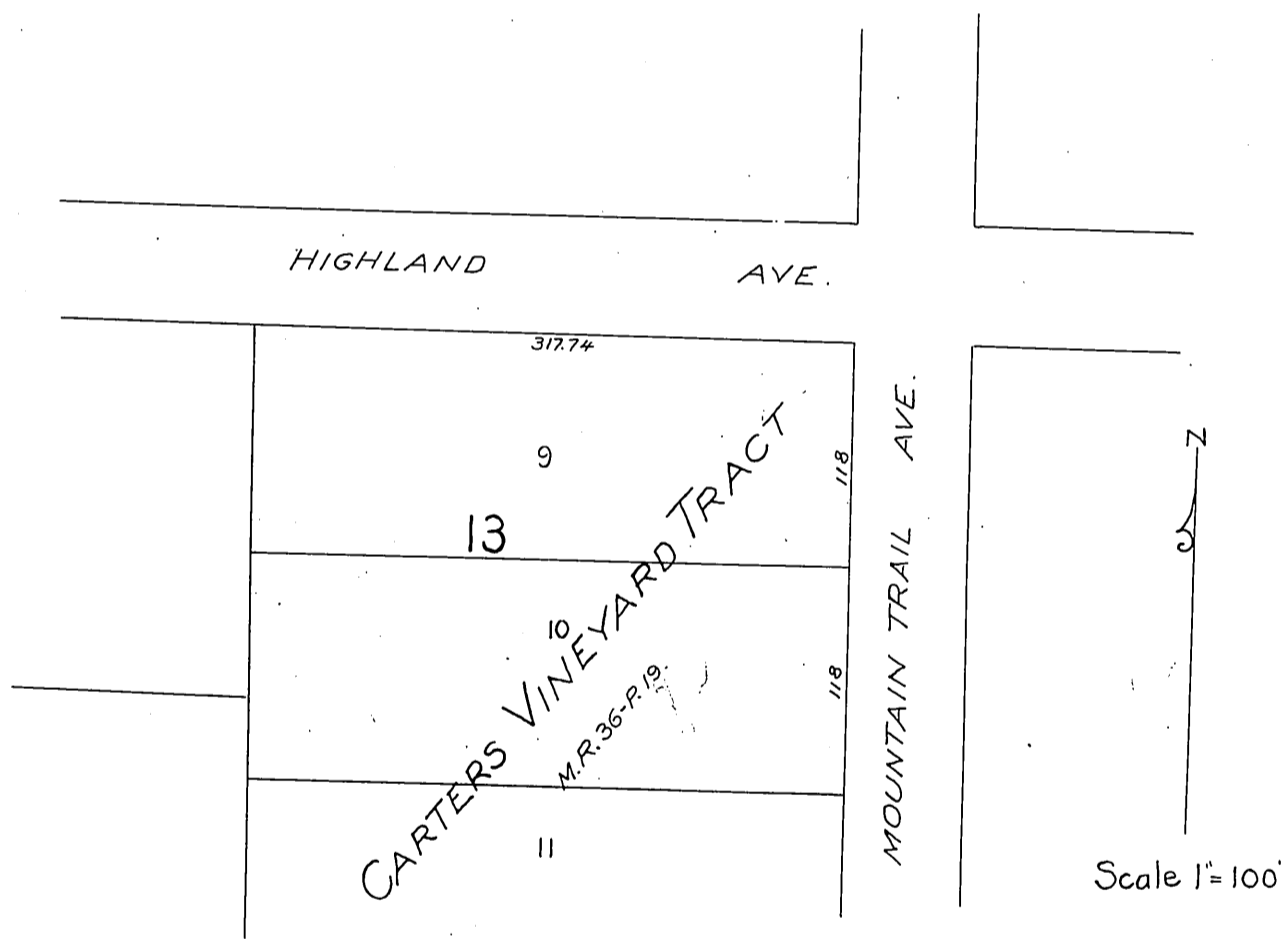

DM 2679-32

50

50

George Rhinesmith
to
Los Angeles Inter-Urban Railway Co

Recorded Apr. 25, 1906

SH+OK Sec M. 30-173 11 1/2

Comp
EP