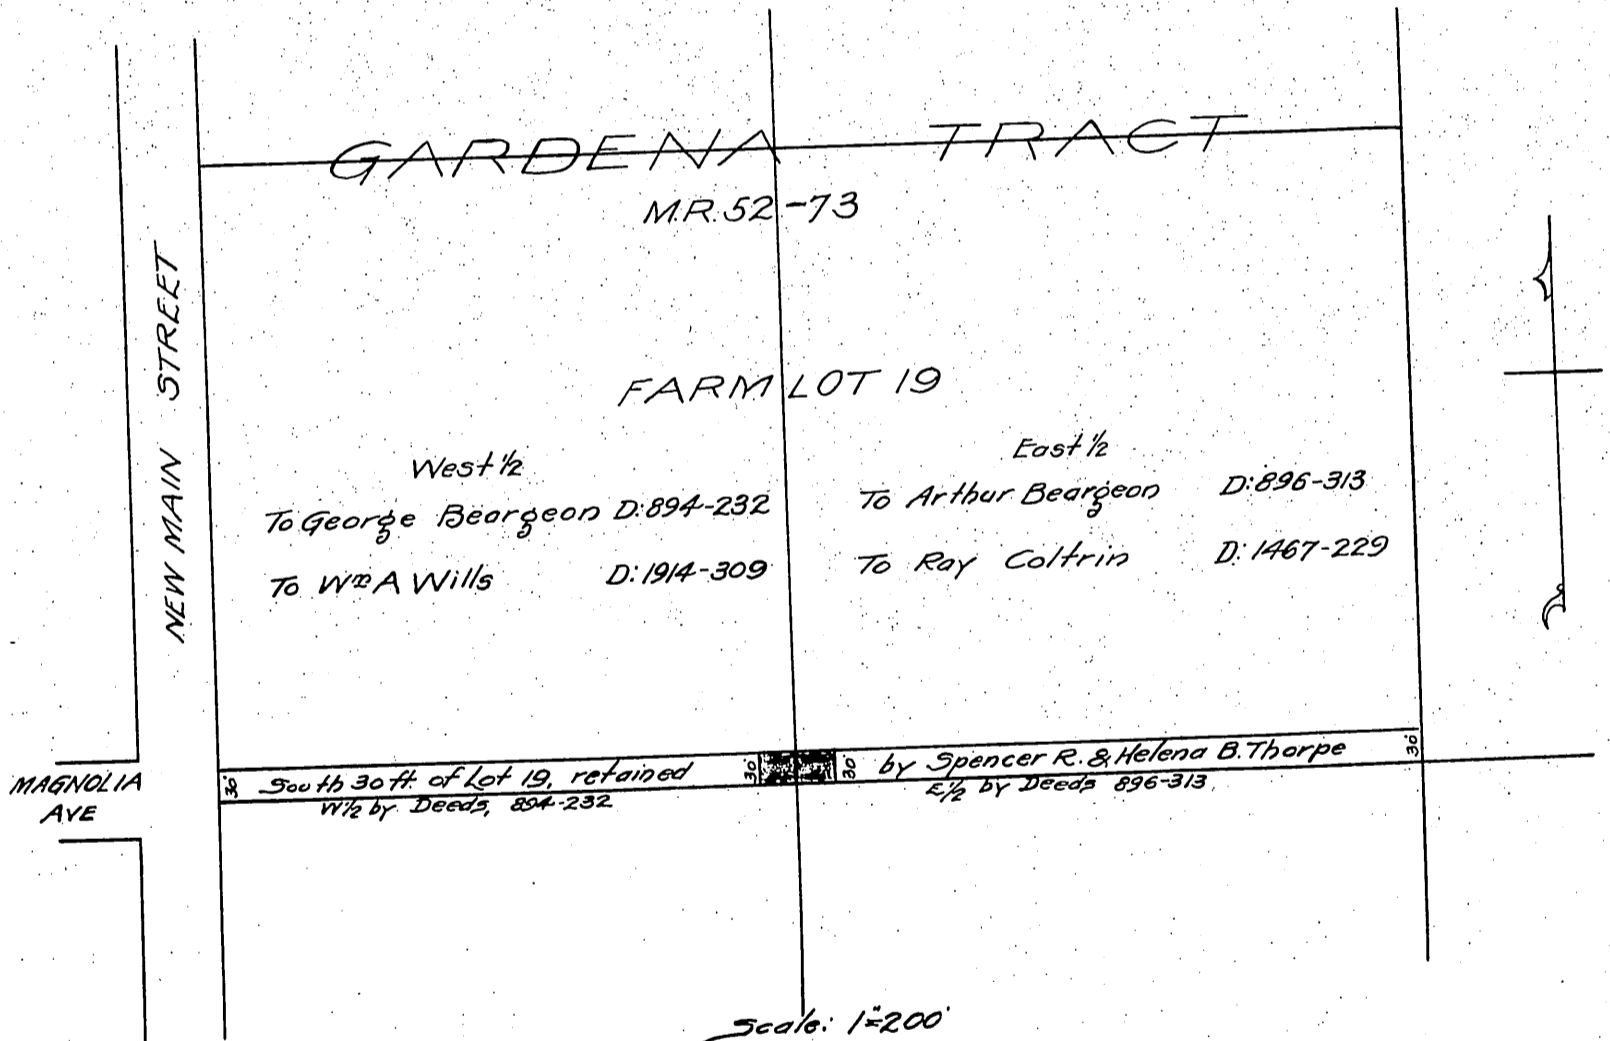

DM 2736 - 233

233

27

Helena Borbin Riche
to
H.E. Huntington

Recorded July 20, 1906.

34-108