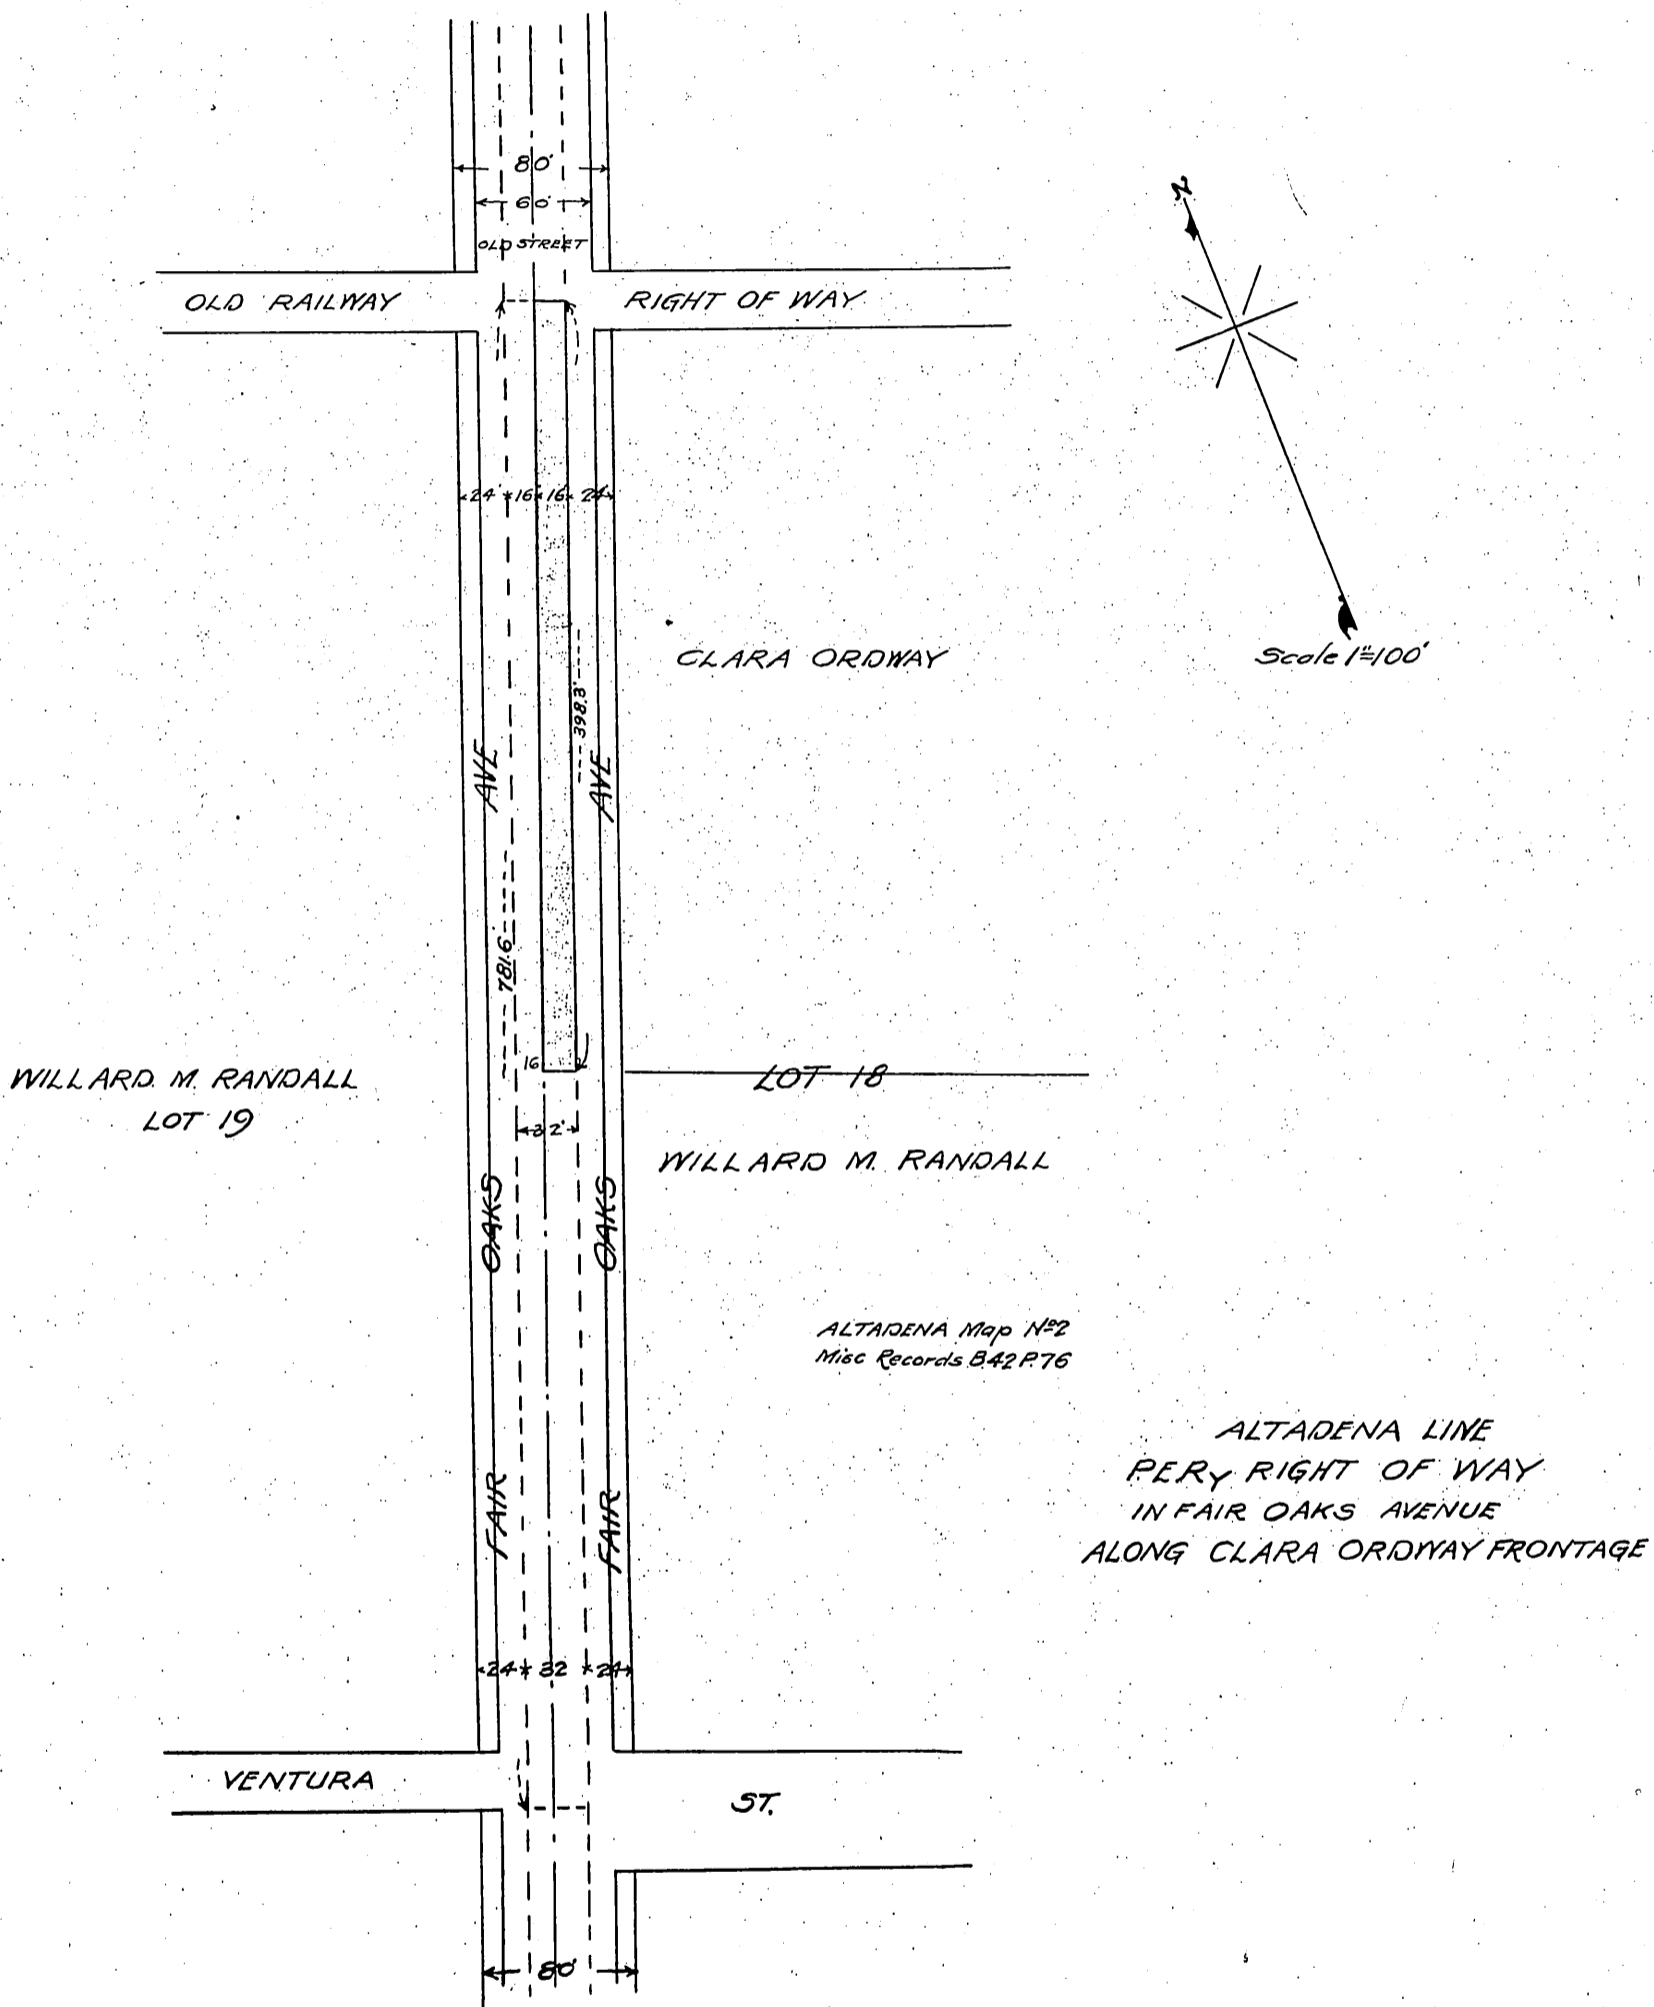

DM 2747-44

48

44

77/12

11-1

9

Clara Ordway
to
Pacific Electric Railway Company

Recorded July 3 1906