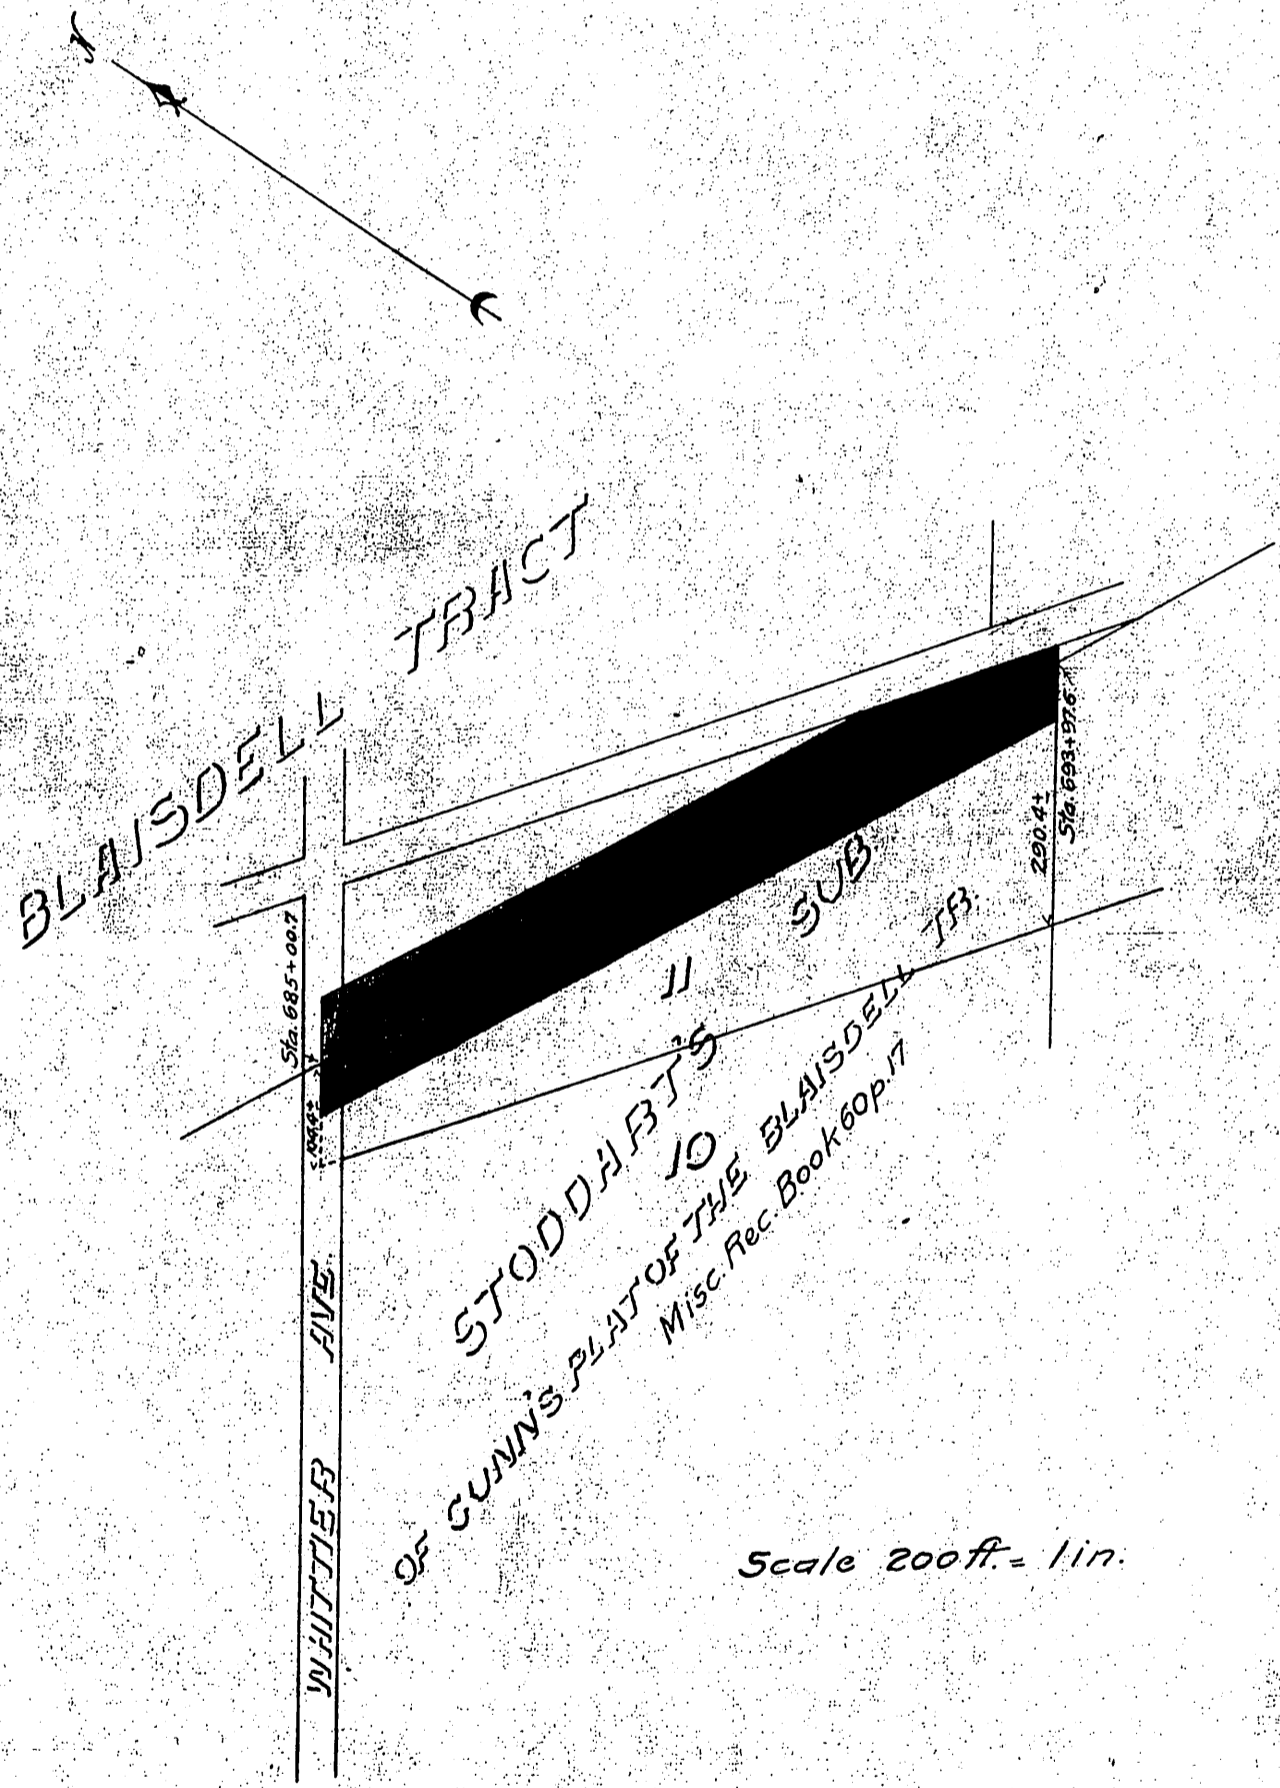

DM 2807-237

237

2130

7/16/97

7

Miriam O. Kelly
to
H.E. Huntington

Scale 200ft. = 1in.

Recorded Oct. 30 1906