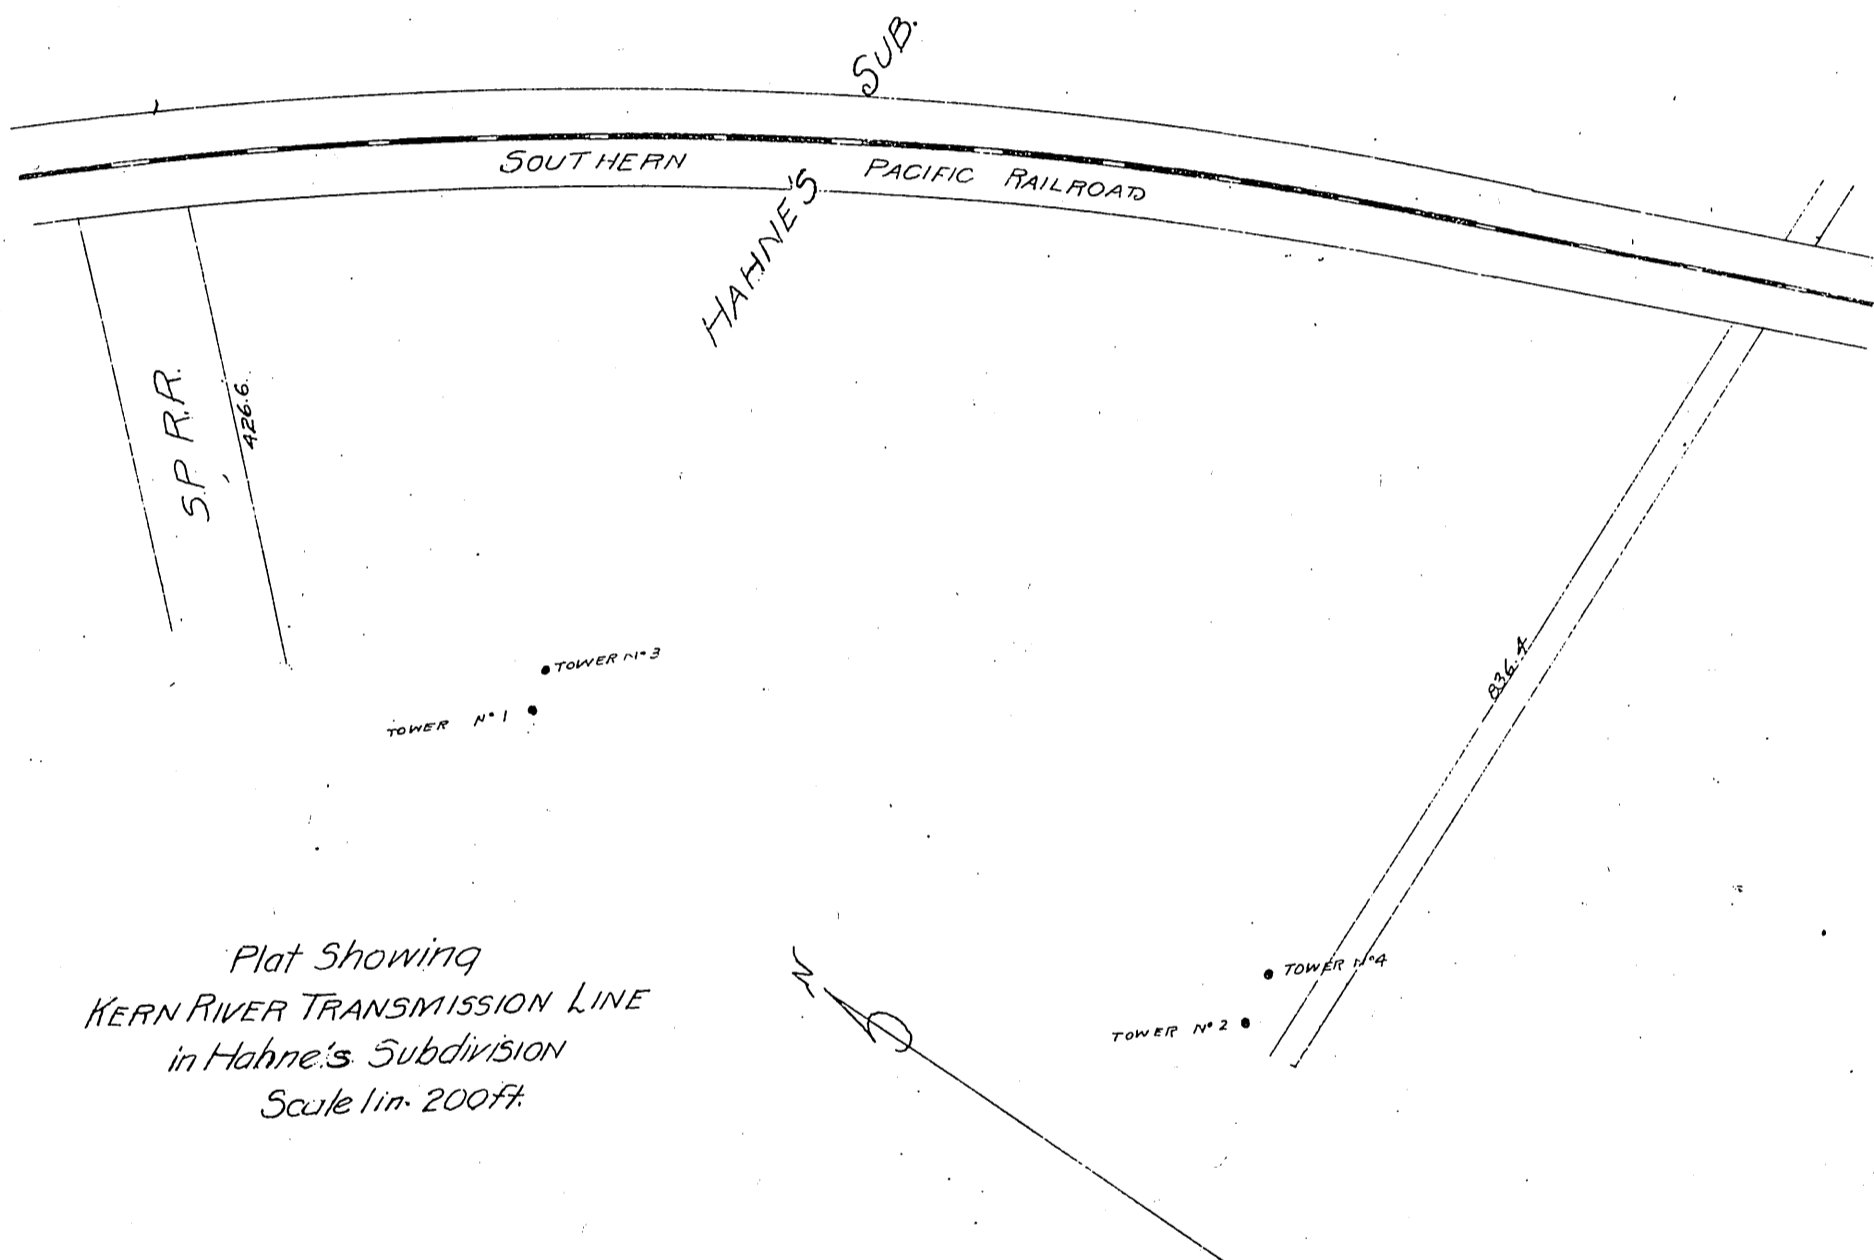

Elouise G Hahne }
Ethel May Hahne } to Edison Electric Co
S. Carl Hahne }

Plat Showing
KERN RIVER TRANSMISSION LINE
in Hahne's Subdivision
Scale lin. 200ft.

Recorded: Feb. 13, 1907.

See 1134:214