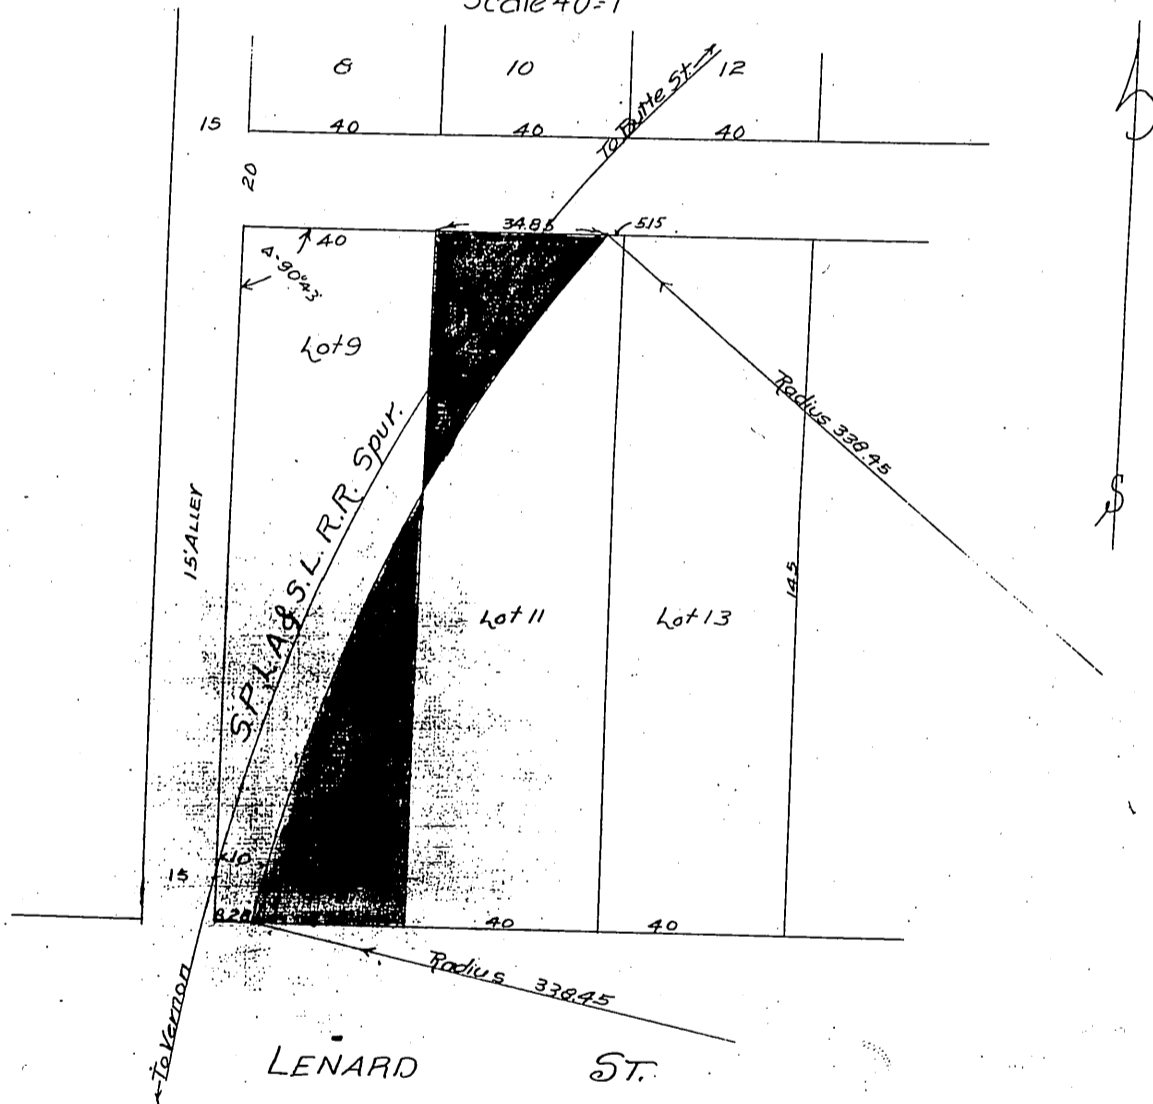

S.P.L.A. & S.L.R.R. }
The Equitable Trust Co. of New York } to J.H. Smith.

S.P.L.A. & S.L.R.R.

Exhibit "A"
(Exchange of Property)

PORTION OF BLOCK I H.M.A.M.E.S SUBDIVISION
OF THE GLASSELL TRACT.

Scale 40'-1"

Legend: Property to be acquired by R.R. colored Red

Property to be dedeed by R.R. colored Yellow

Recorded: Mar. 7, 1907.

Rec'd. 28-317