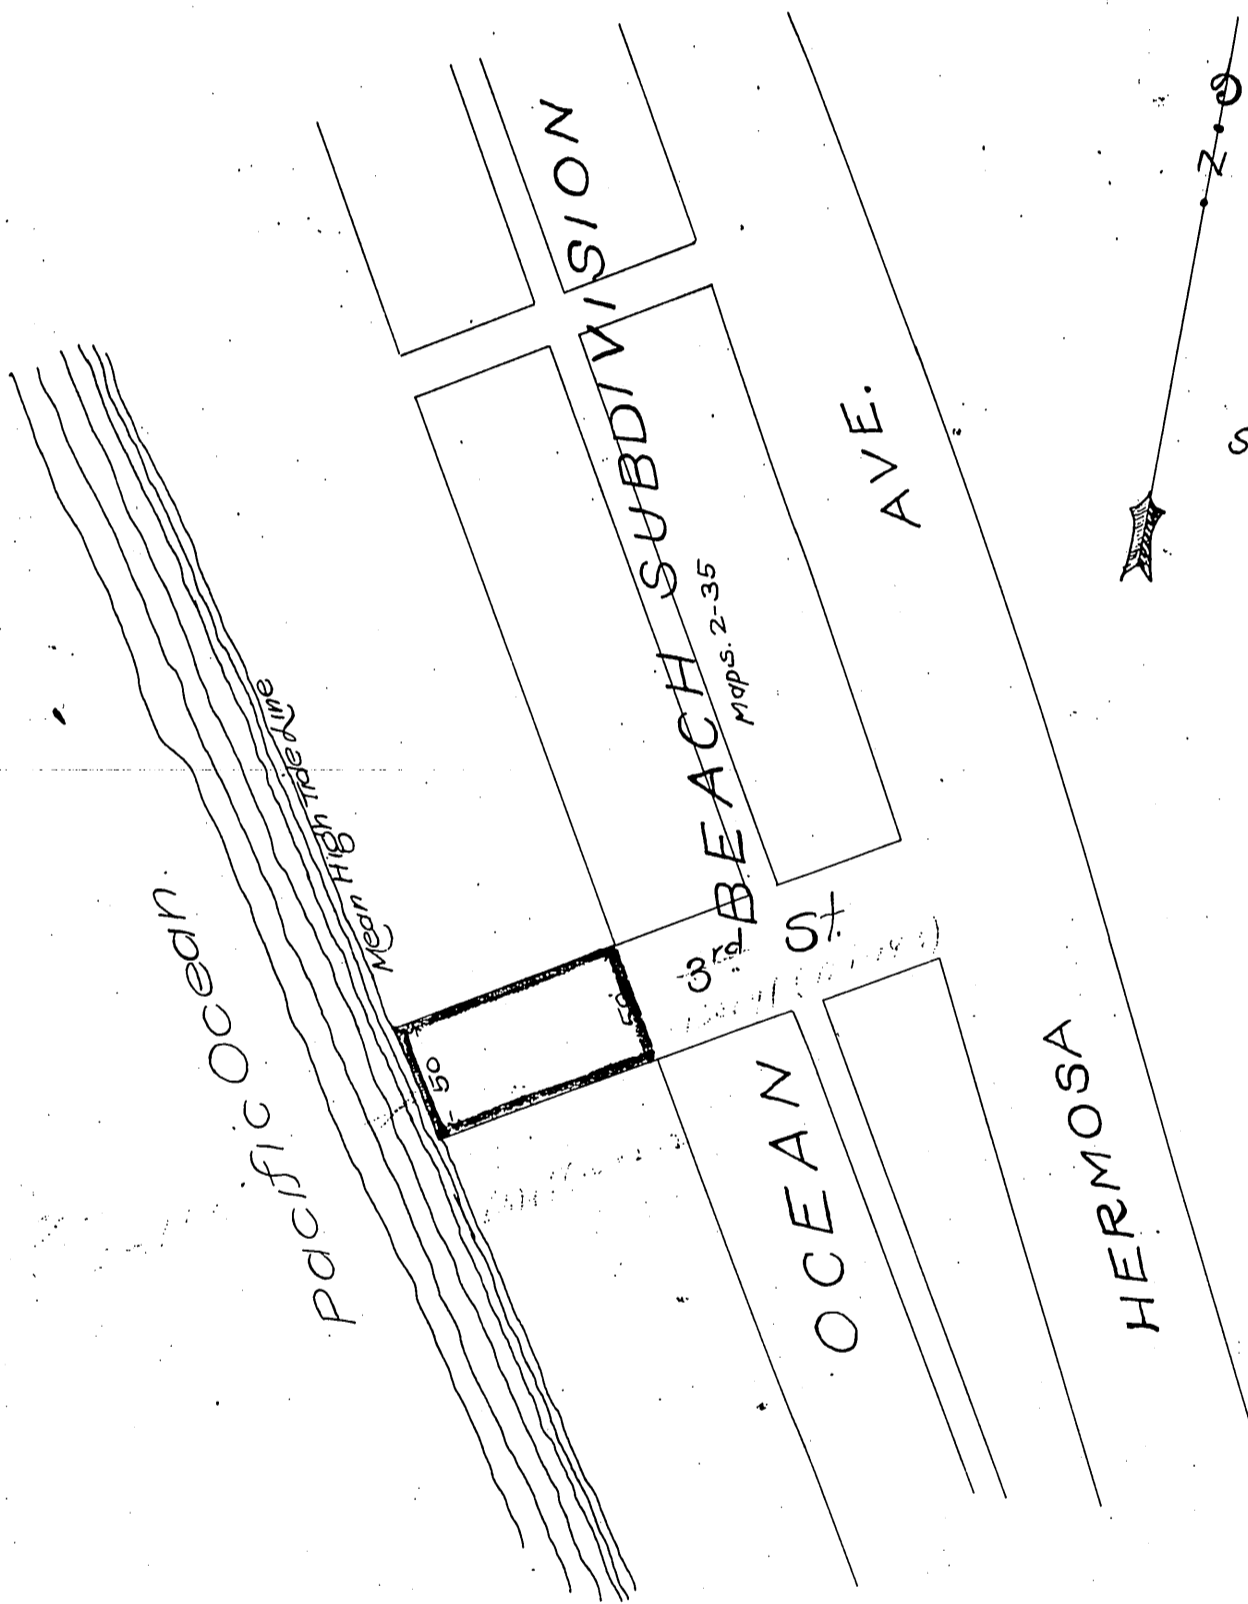

DM 3456-164

16

71

Redondo Imp. Co
to
City of Redondo Beach.

Scale 80'=1"

See D: 9-142

Recorded Sep. 12, 1908

Site 25

D:3456