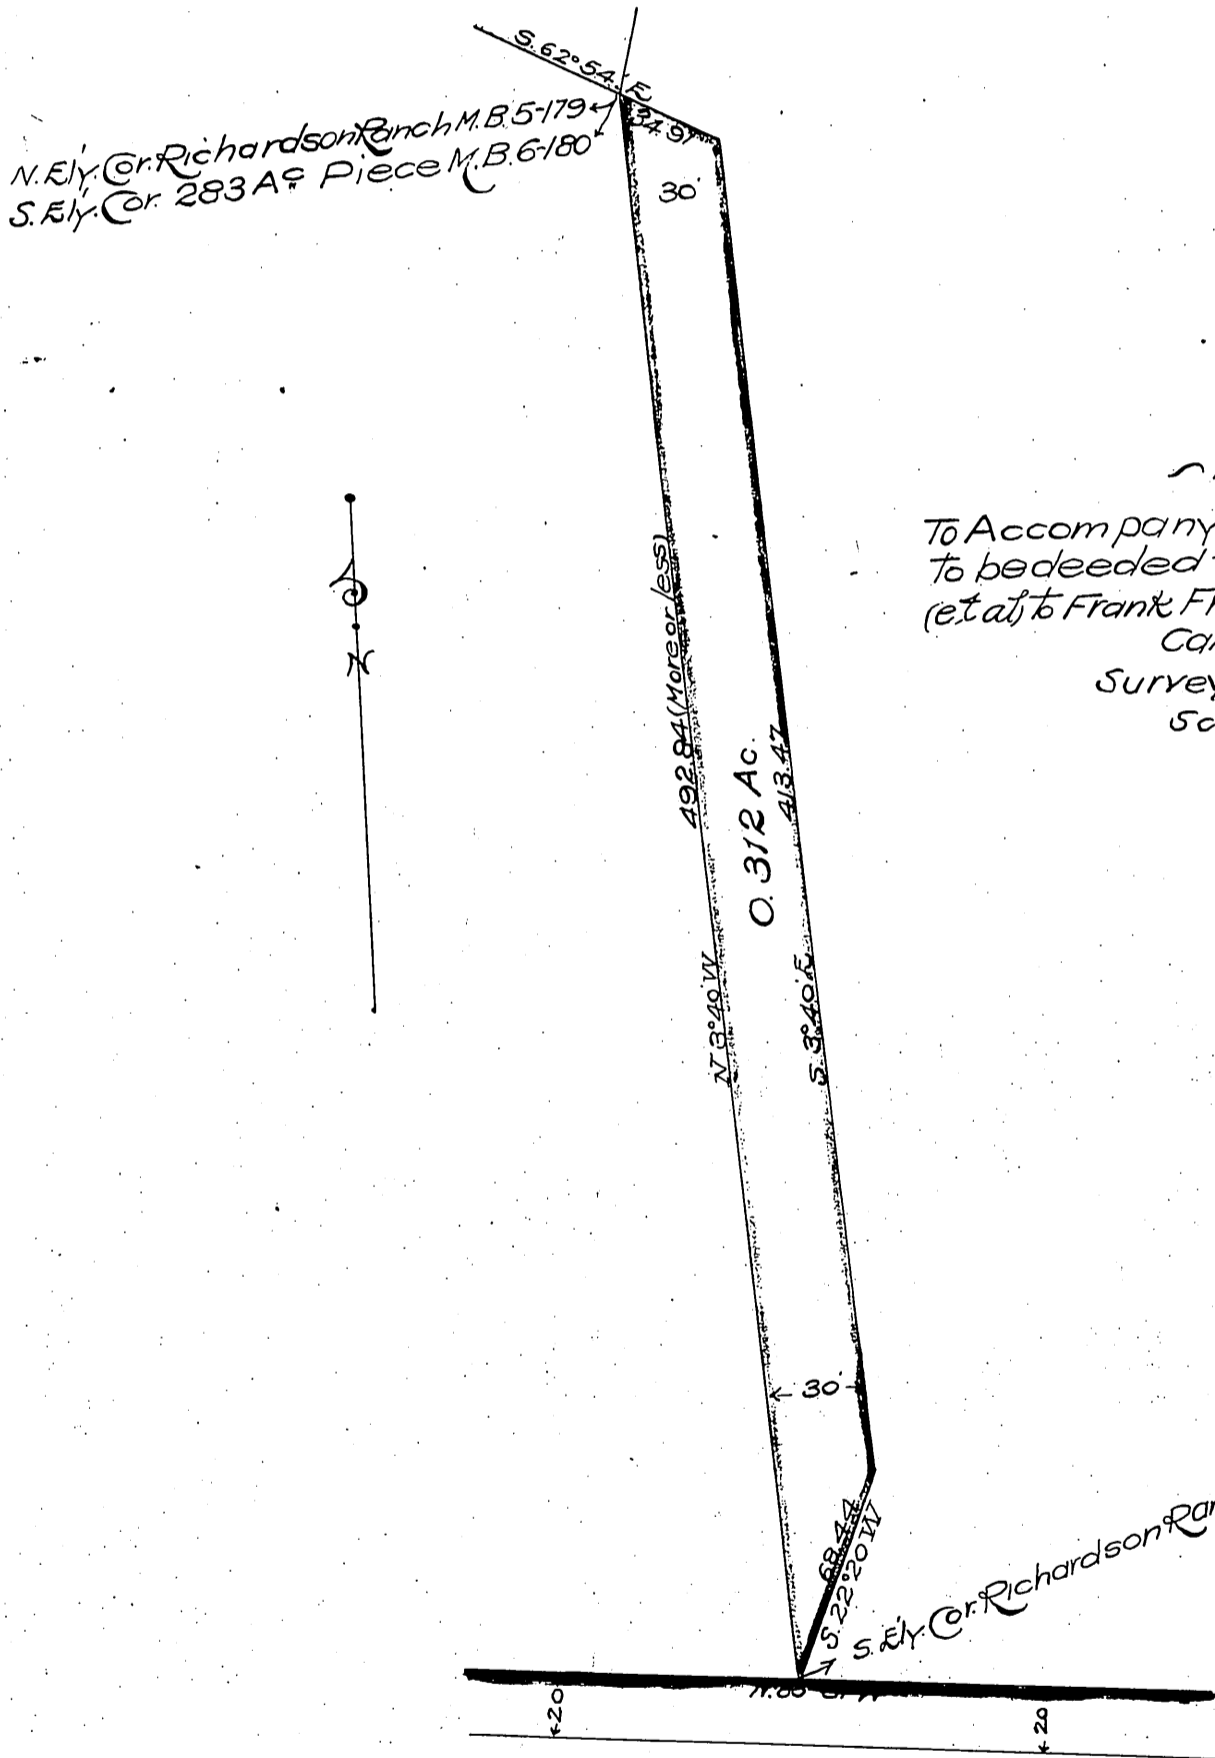

Annetta M. Carter
Arthur N. Carter
Julia F. Henszey
Anita E. Carter
Philip C. Carter
A. Florence Mead. } to Frank Fraiberg.

Plat
To Accompany Description of Property
to be deeded from Annetta M. Carter
(et al) to Frank Fraiberg at Sierra Madre
California Oct. 1908.
Surveyed by Clarence P. Ray.
Scale 1 inch = 60 feet.

Recorded Dec. 24, 1908

Sh. O. K.

D: 3553