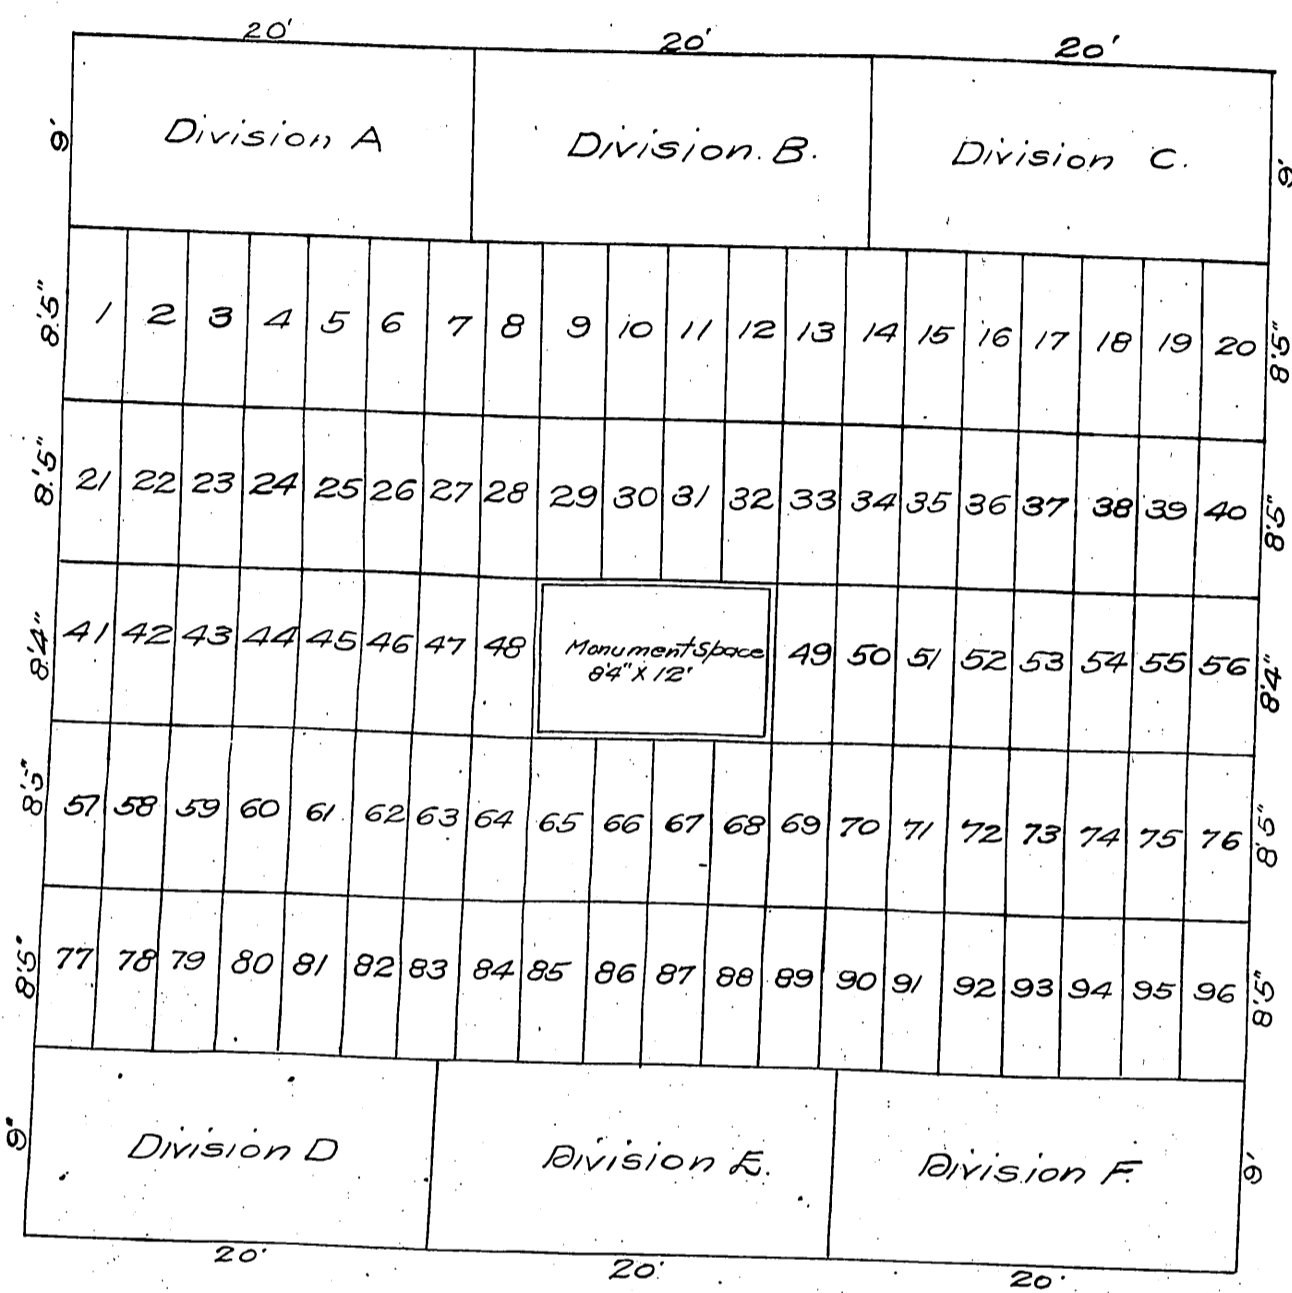

DM 3623 - 72

45

Forest Lawn Cemetery Assn.
To
Paradise Lodge # 74 B. of R.T.

Recorded Jan 22, 1909

See 11-20-20

at 17 2/11

D:3623 Comp H.C.T.