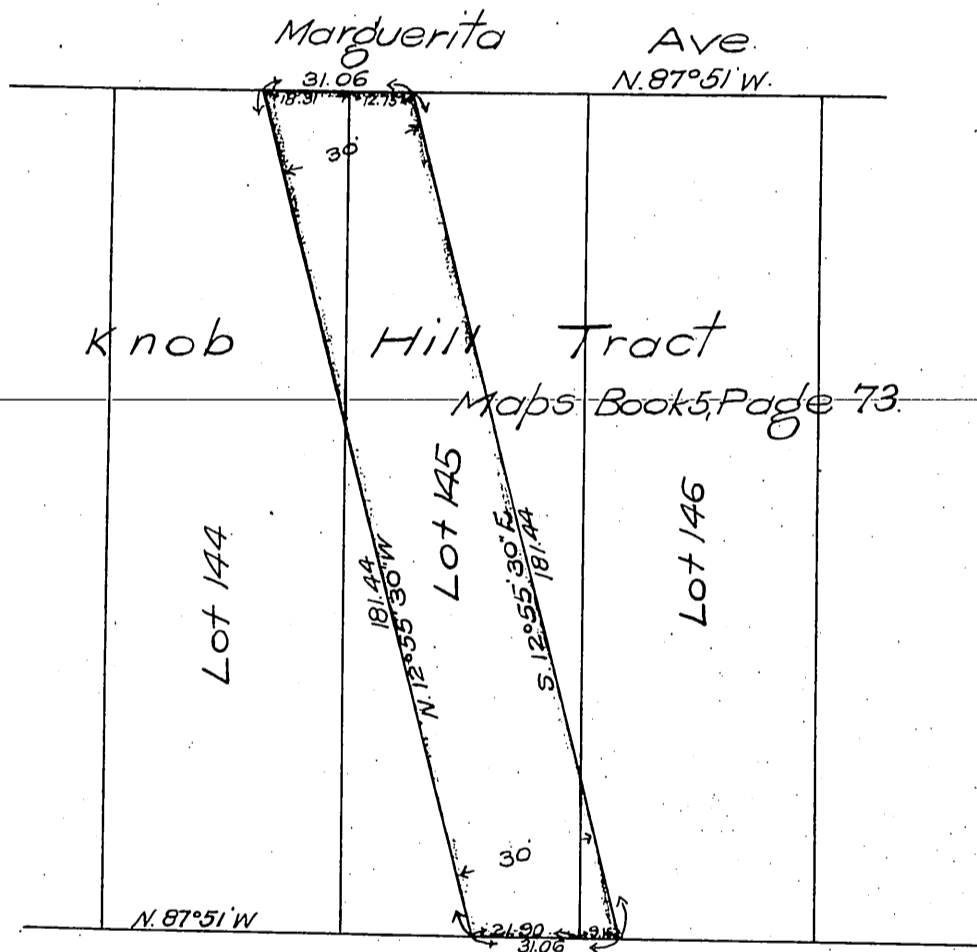

DM 3653-313

313

64

Los Angeles & Redondo Ry. Co.  
Redondo Imp Co.

Recorded May 5-1909.

Sht. OR. 11.91

D3653