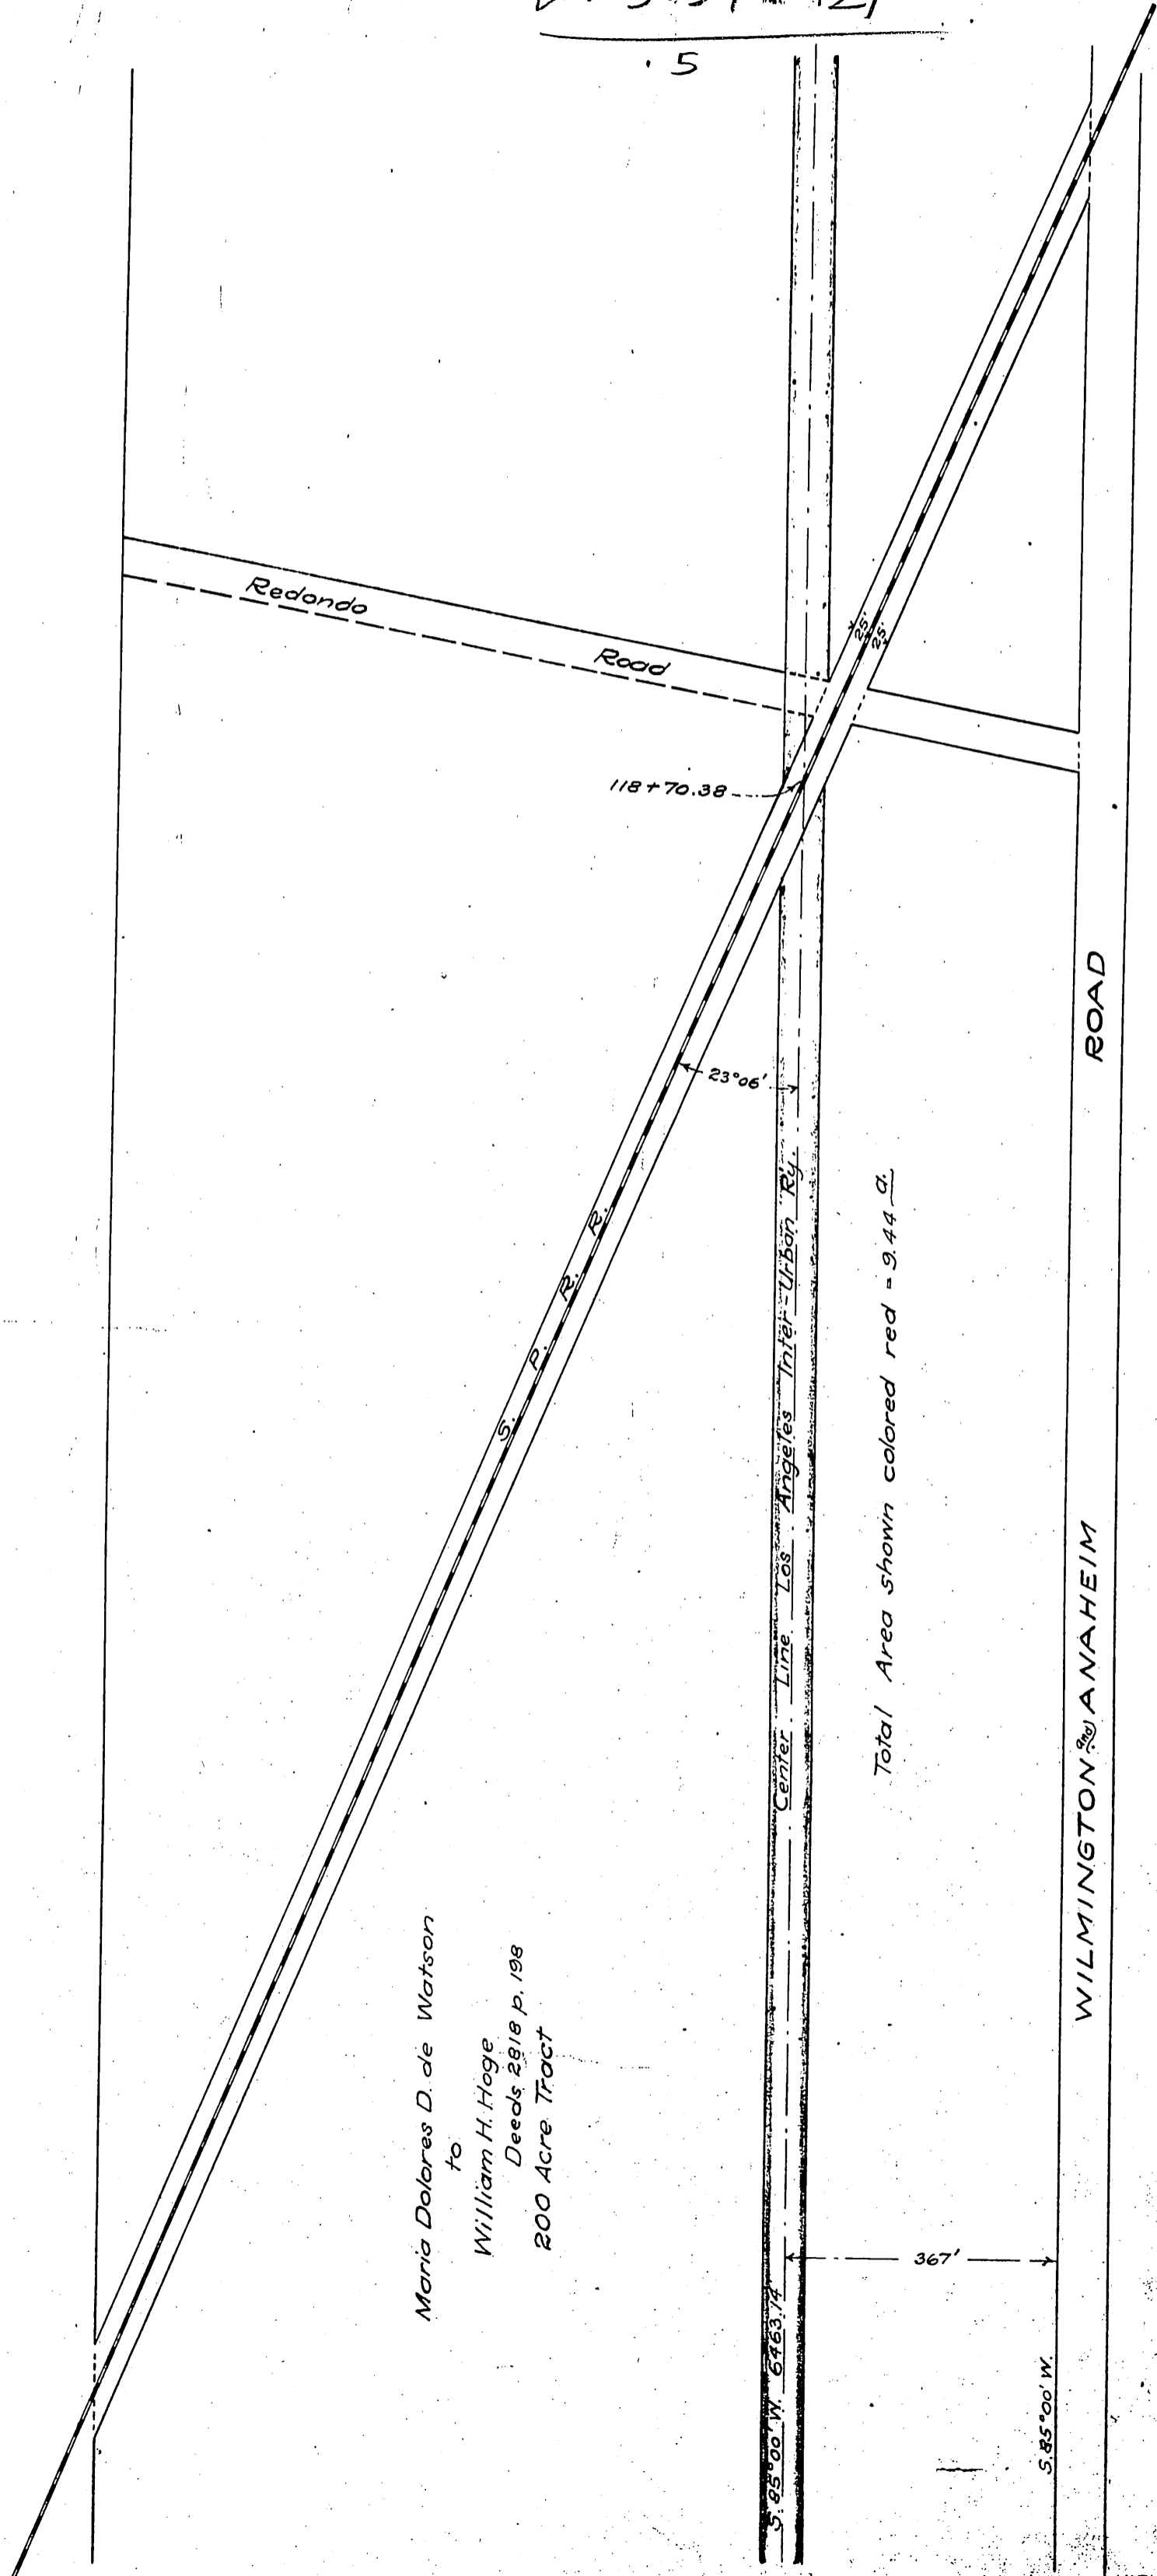

.5

Maria Dolores D. de Watson
 to
 William H. Hoge
 Deeds 2818 p. 198
 200 Acre Tract

Total Area shown colored red = 9.44 a.

WILMINGTON ANAHEIM ROAD

ROAD