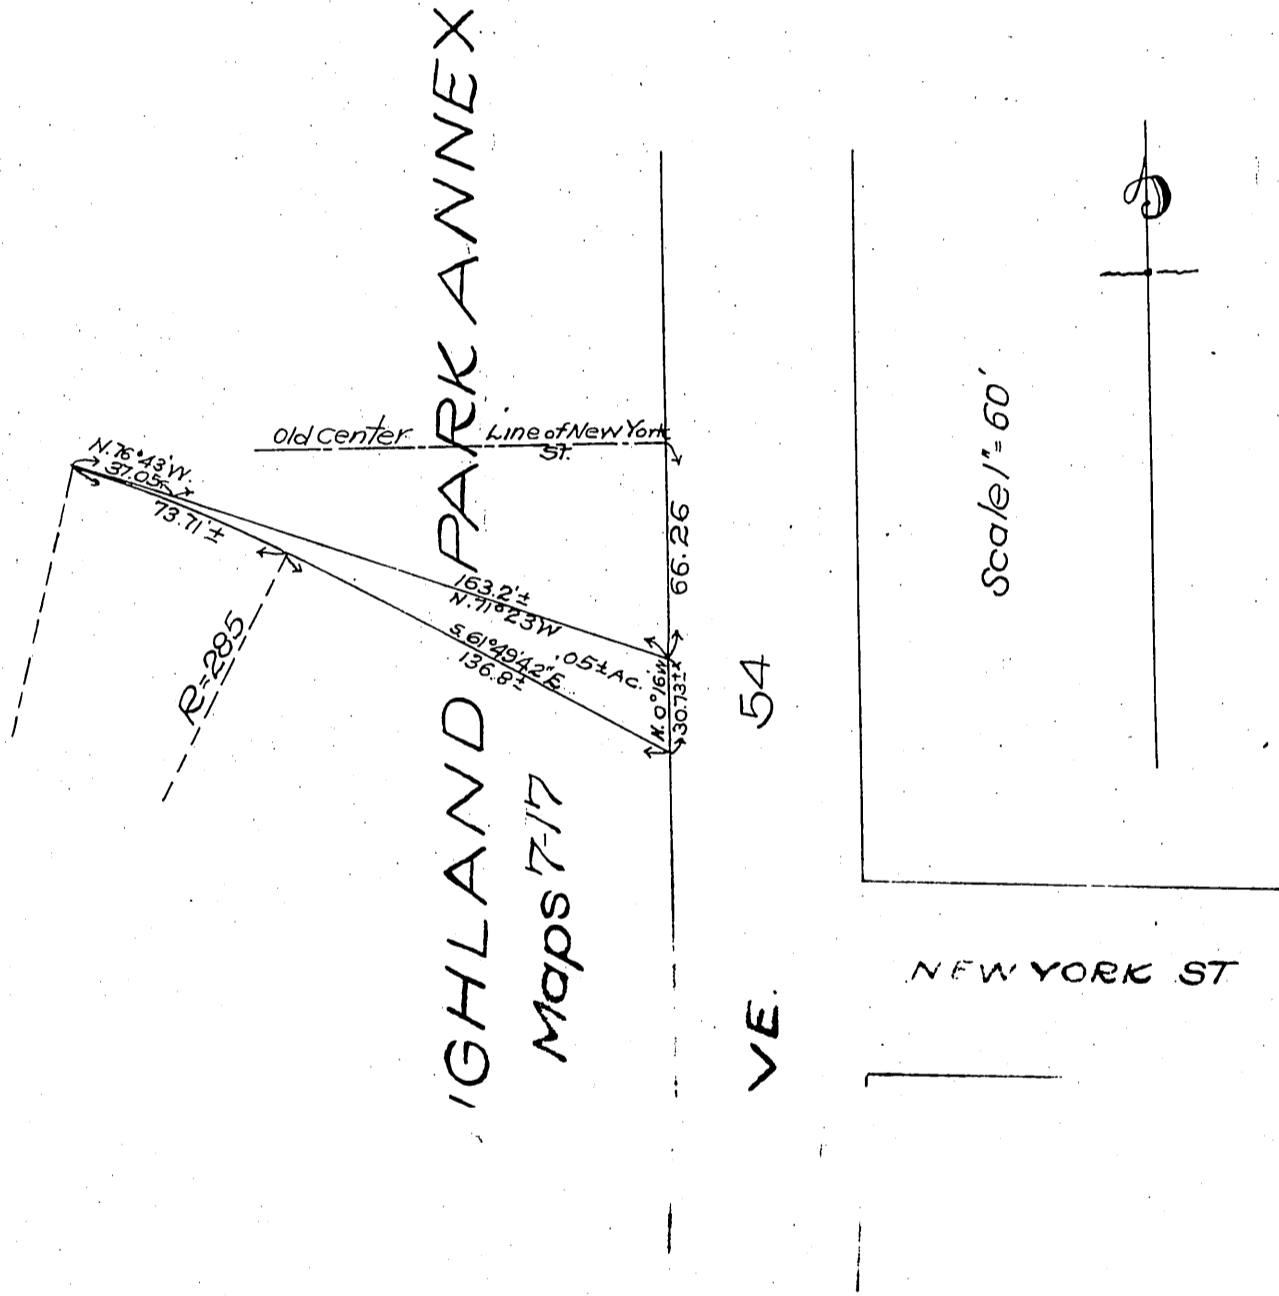

DM 3984-231

231

101

Union Trust Co. of San Francisco
to
Los Angeles Railway Company

IGHLAND PARK ANNEX

Maps 717

Recorded Dec. 23, 1909.

D:3984