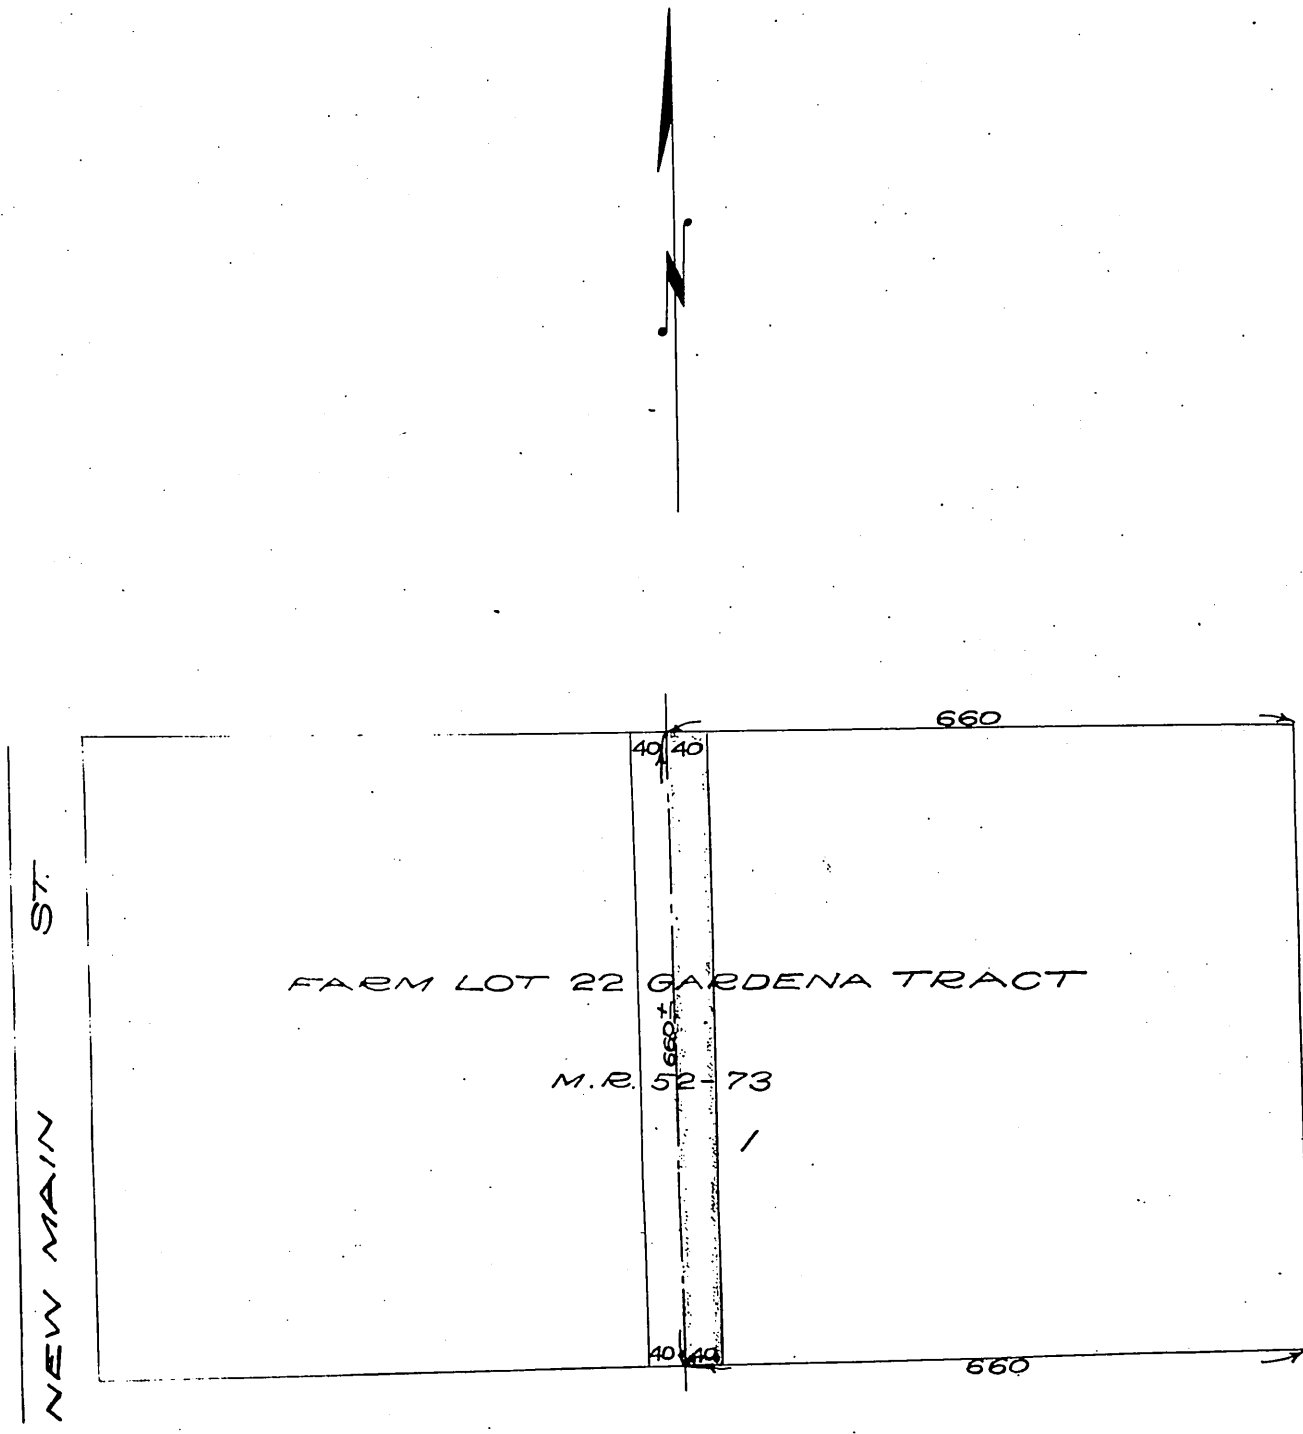

DM 4214-54

12

54

1129 A

John Cardein
- to -
Henry A. Smith

SCALE 200' = 1"

Sht. O.P. 1159
SM 52-178
Recorded June 21 1910

D:4214