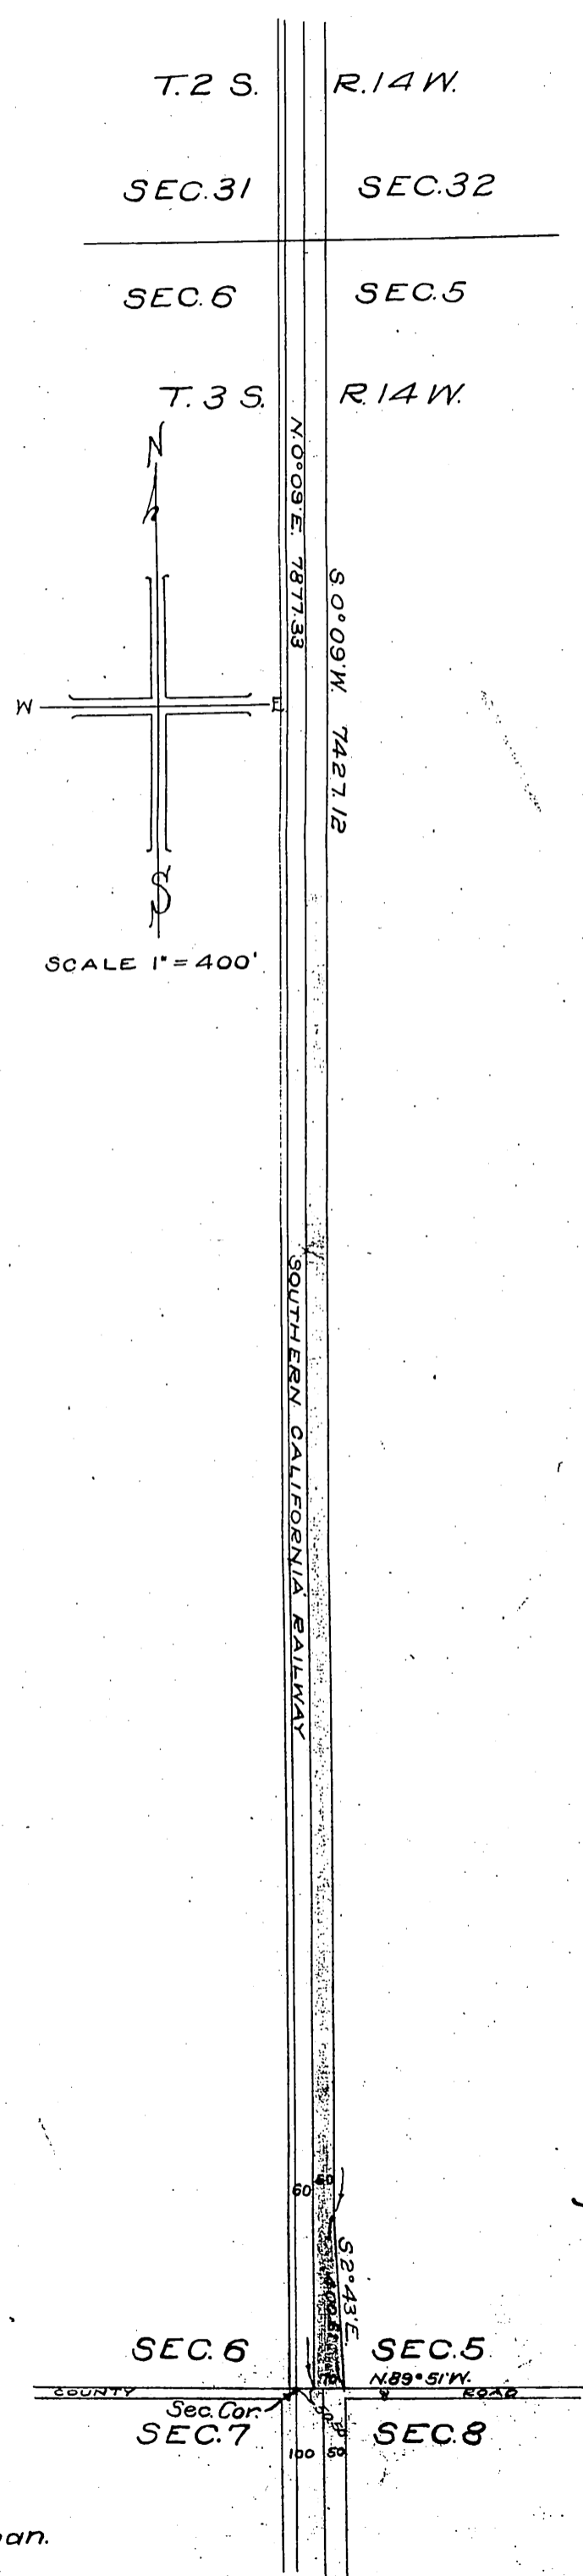

DM 4225-40

40

22

22

SCALE 1" = 400'

See D:17-9

Dan Freeman.

D:4225

H 48 1/2 Sht 2+

Recorded July 5, 1910