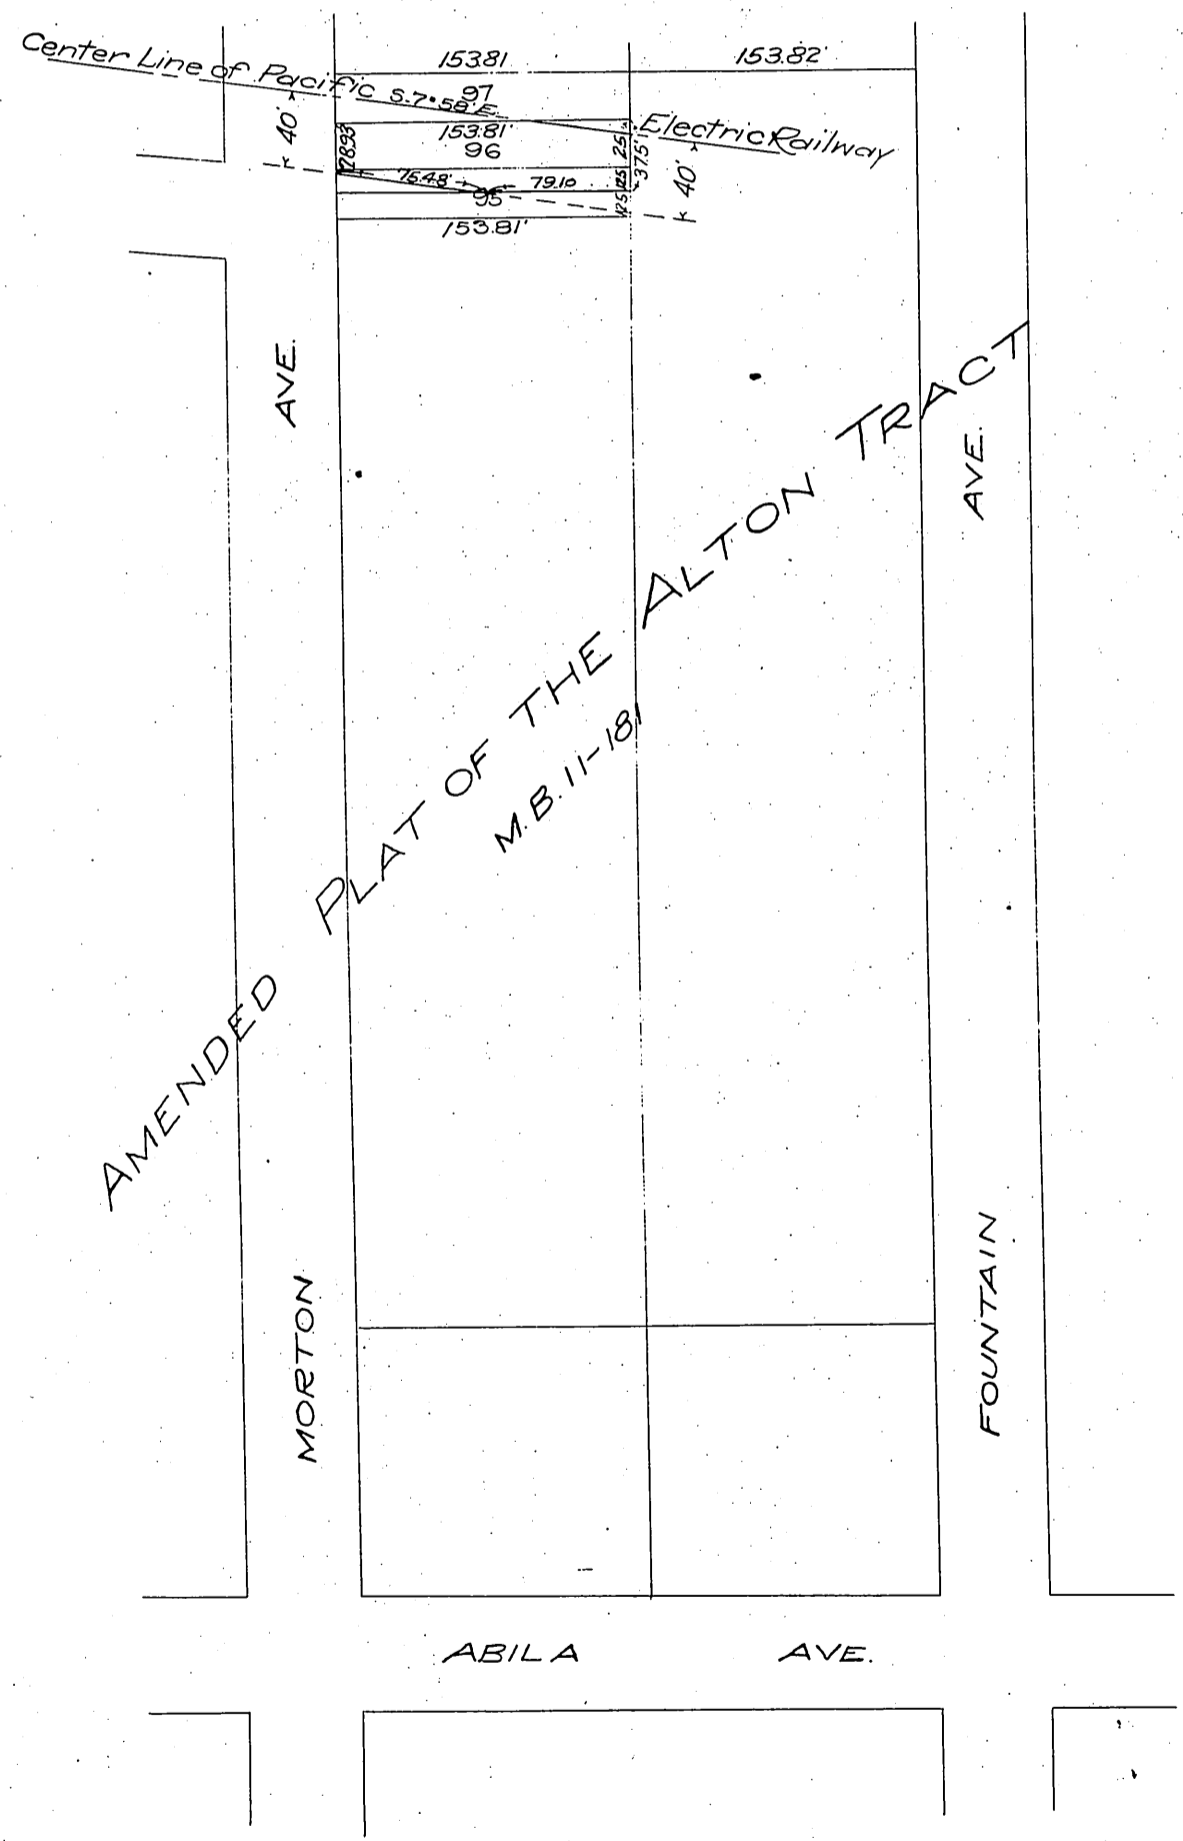

DM 4639-316

92

Wright & Gillender Company  
for  
Pacific Electric Land Company

SCALE 1"=100'

Recorded Sep. 28, 1911.

A 430

E.M.O.N.