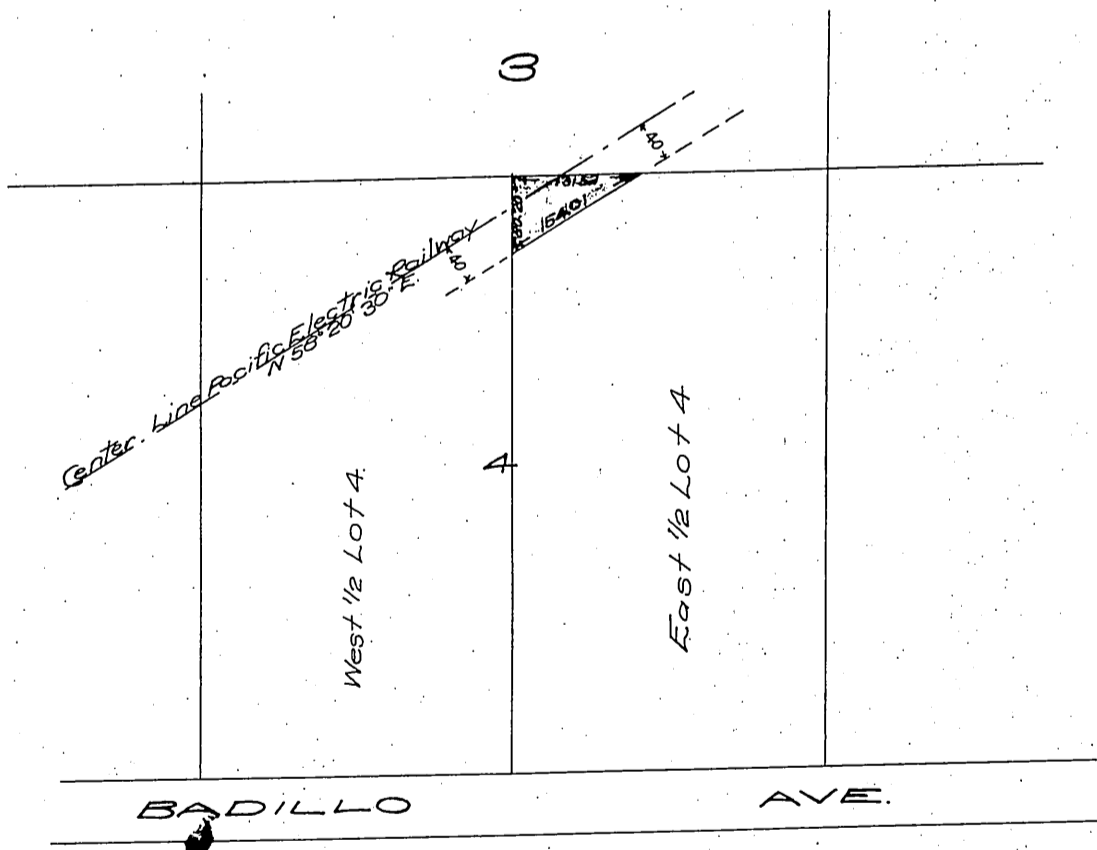

DM 4419-63

63

94

95

Edward McCarthy
-to-
O.W. Hoke

Scale 1 Inch = 200 Feet.

PARTITIONS OF THE HOLLENBECK RANCH.
Licensed Surveys Book 2 Page 39.

Recorded Dec. 21, 1910.