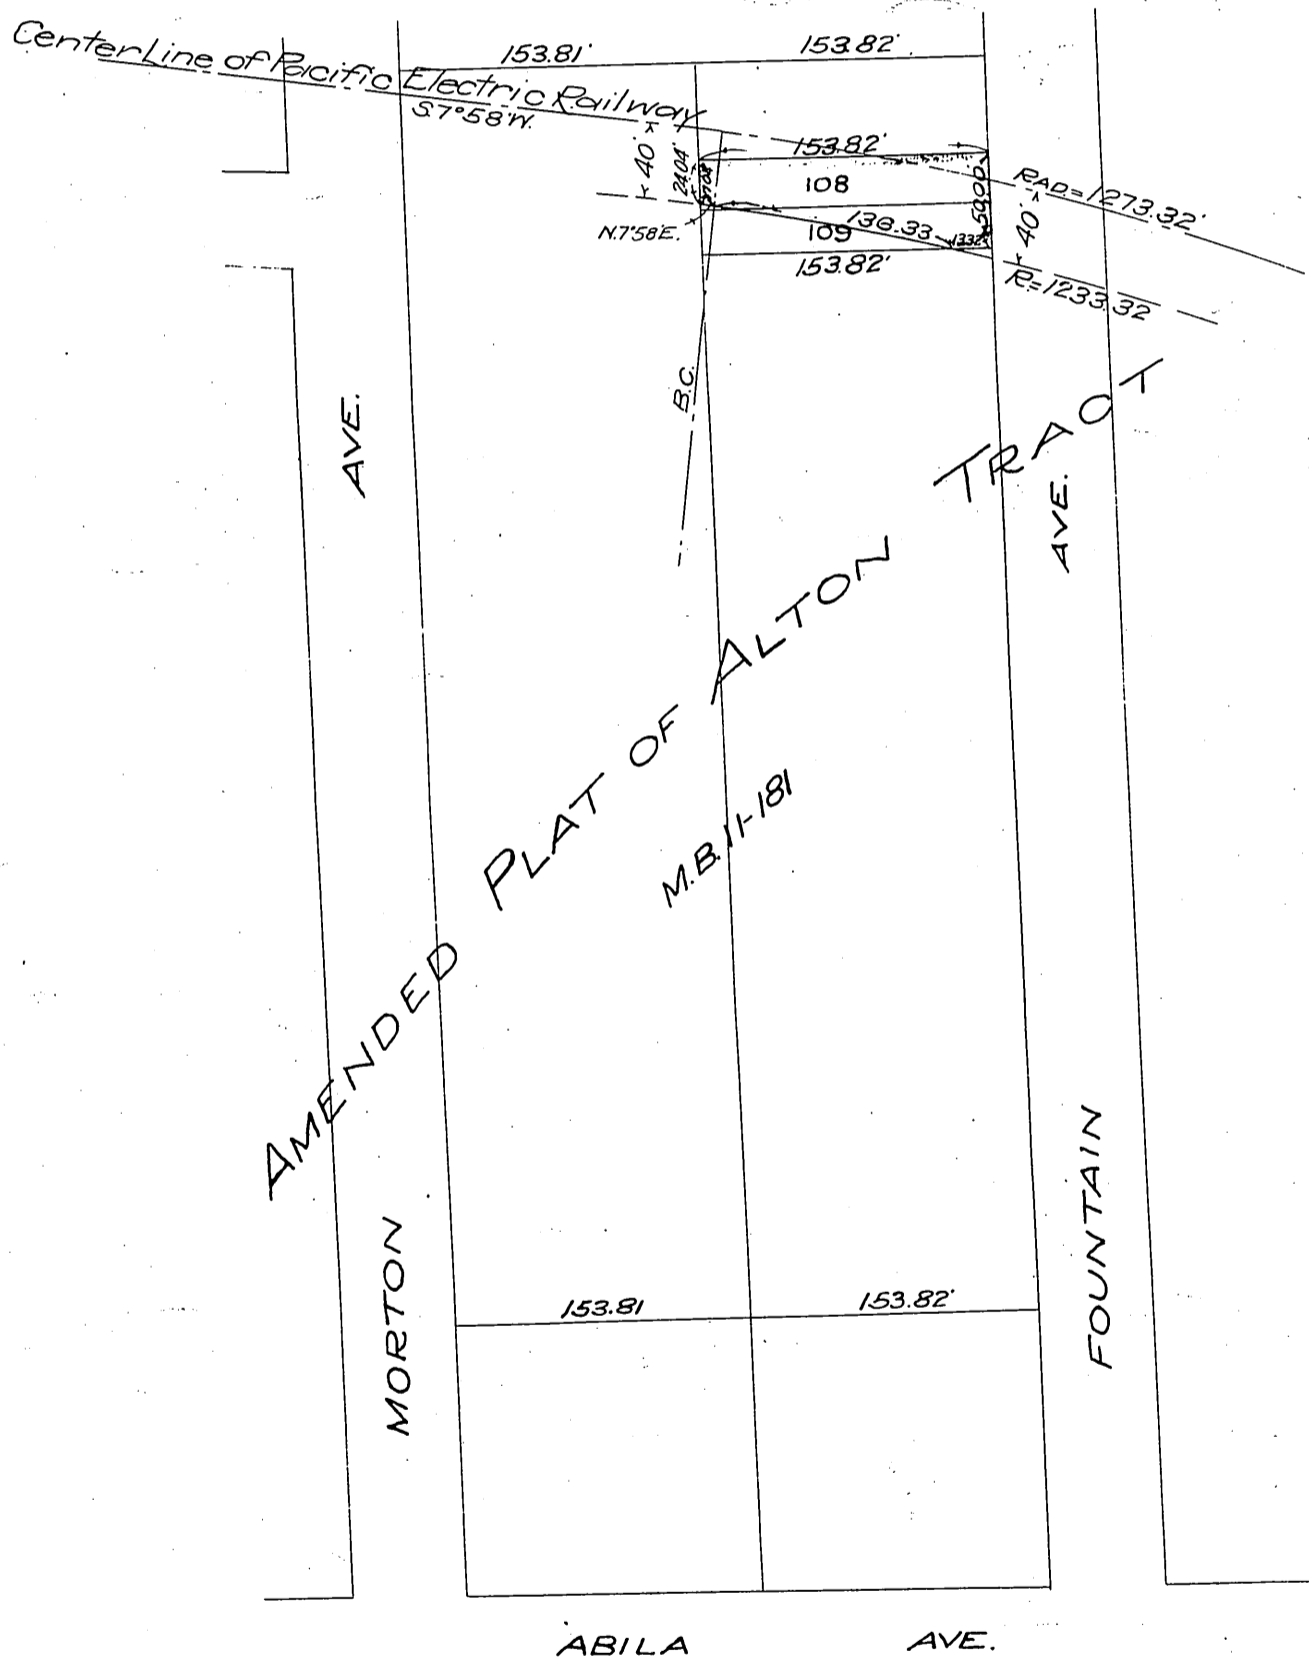

DM 4705 - 262

19

262

Y. H. H.

13

Wright & Callender Company
- to -
Pacific Electric Land Company

SCALE 1" = 100'

Recorded Sep. 28, 1911.

A 930

W. H. H.

Comp. H. C. T.