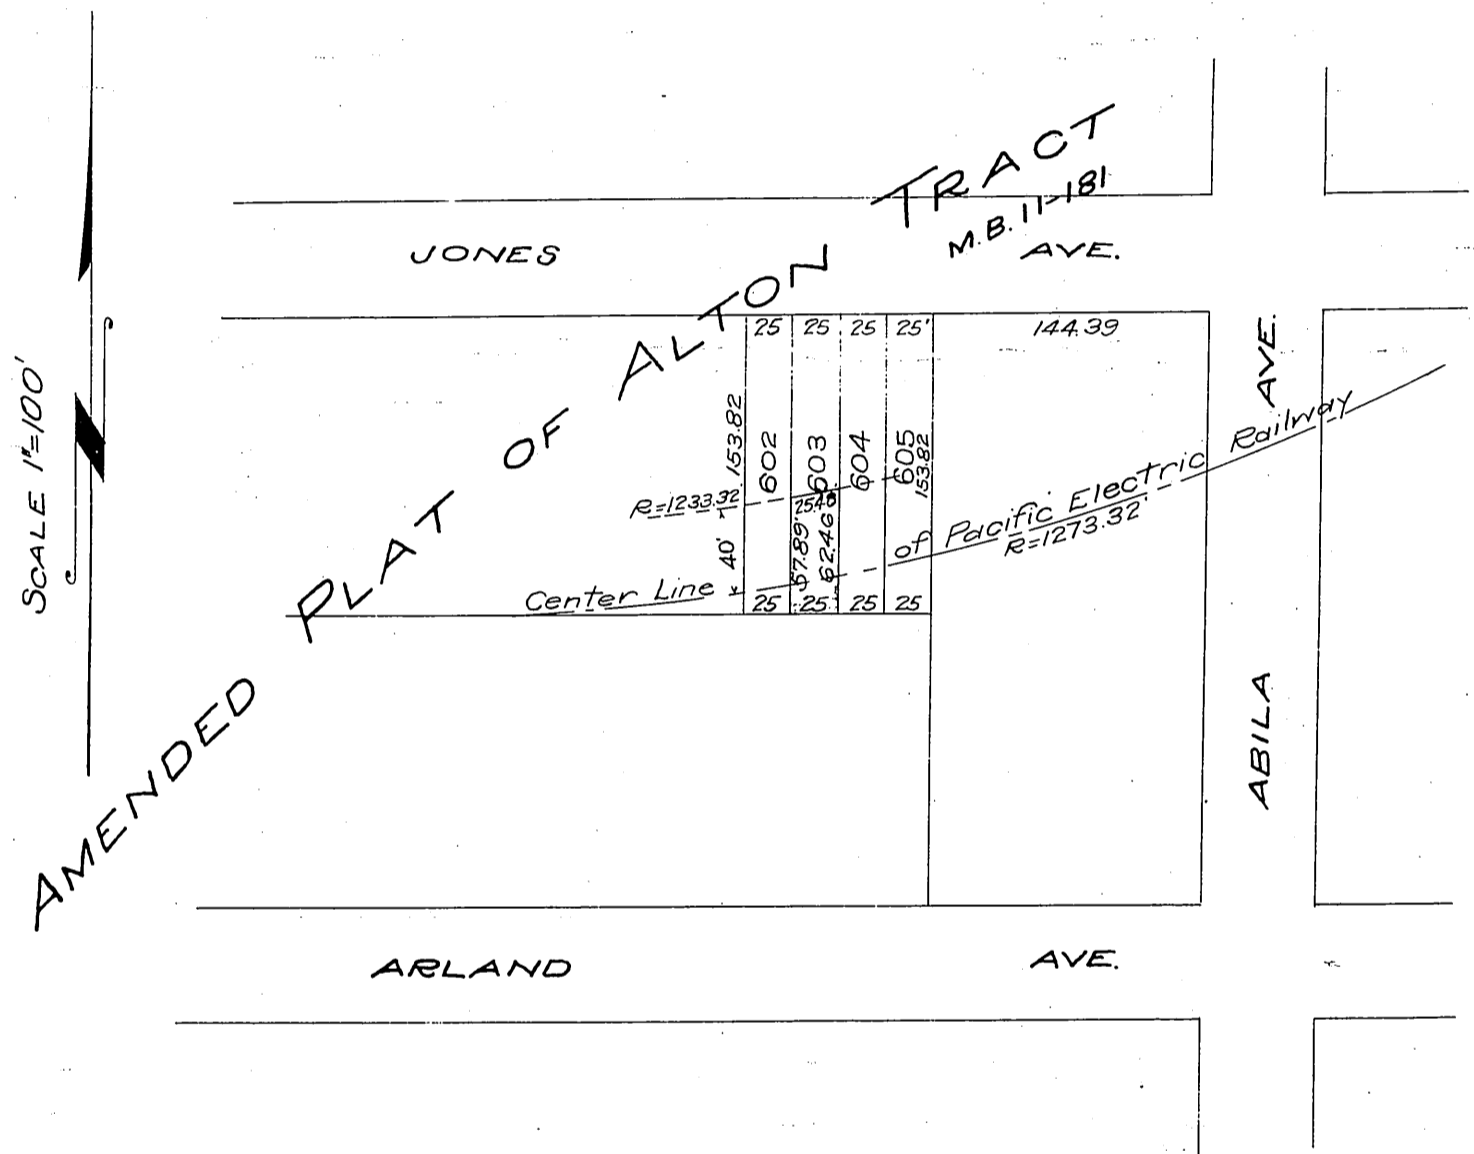

DM 4713-147

24

11416

Wright & Gillender Company  
Pacitor  
Pacific Electric Land Company

Recorded Sep. 28, 1911

Comp. H.C.T.

D:4713