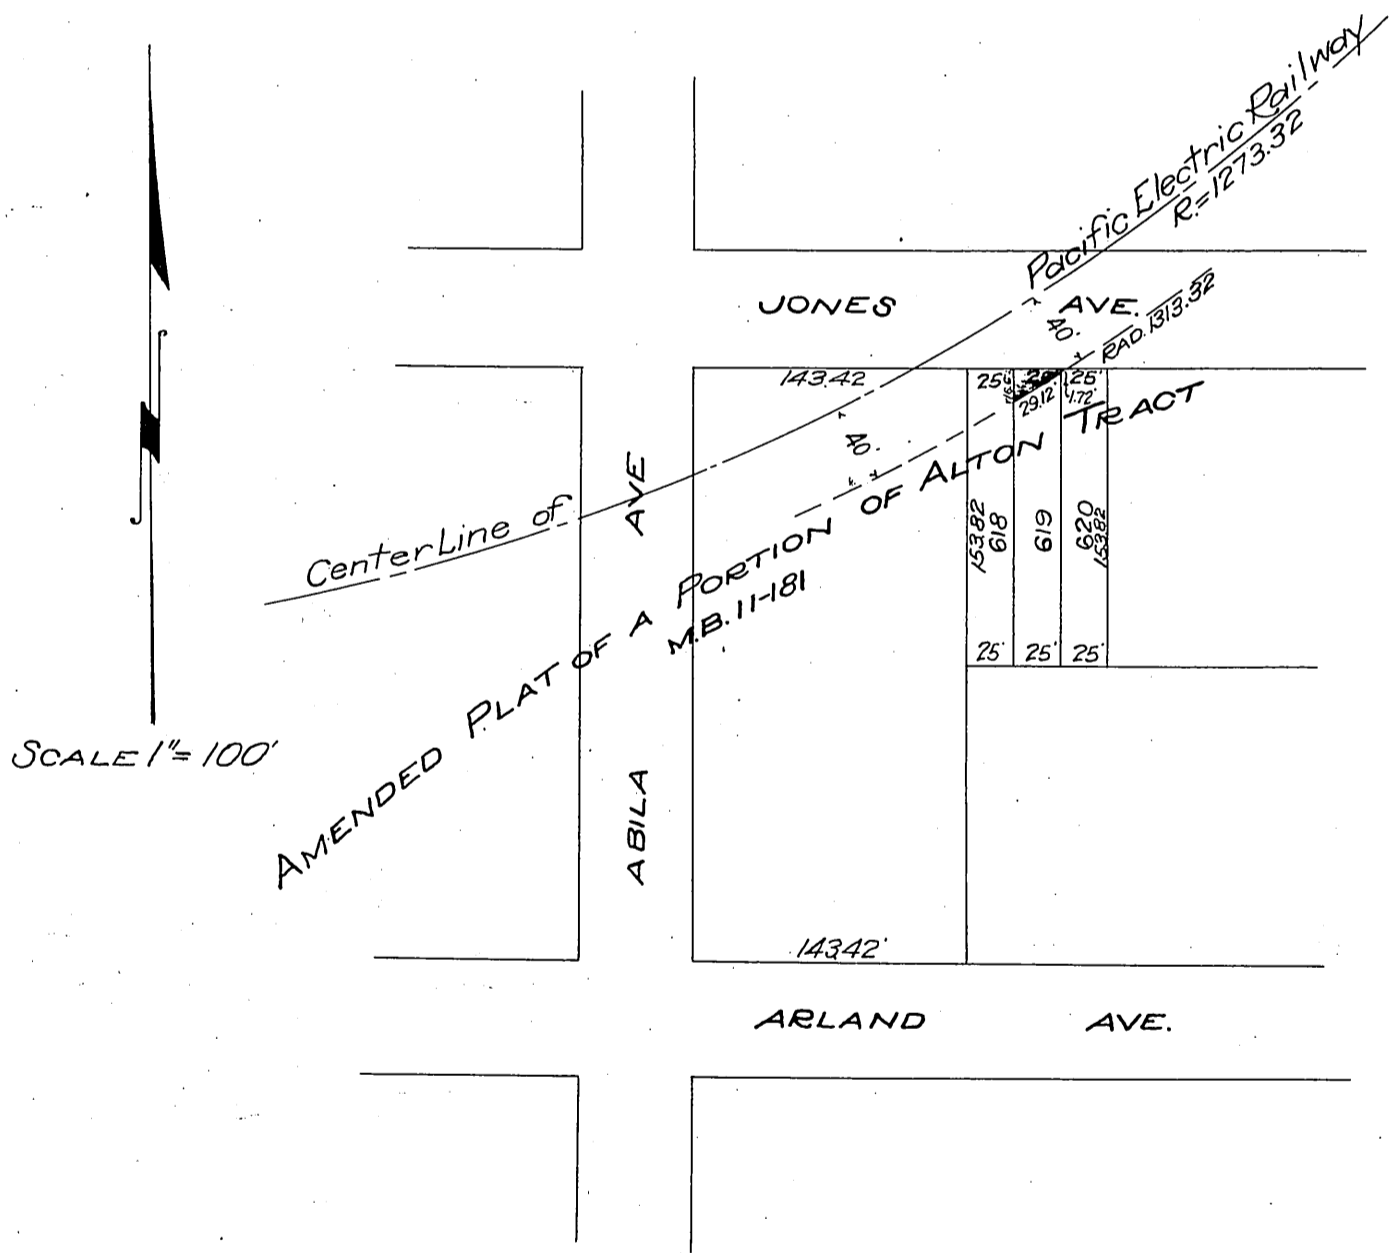

DM 4713-149

25

149

Wright & Gullender Company  
-to-  
Pacific Electric Land Company

Recorded Sep. 28, 1911

A 938

SHR. O.R.

Comp. H.G.T.