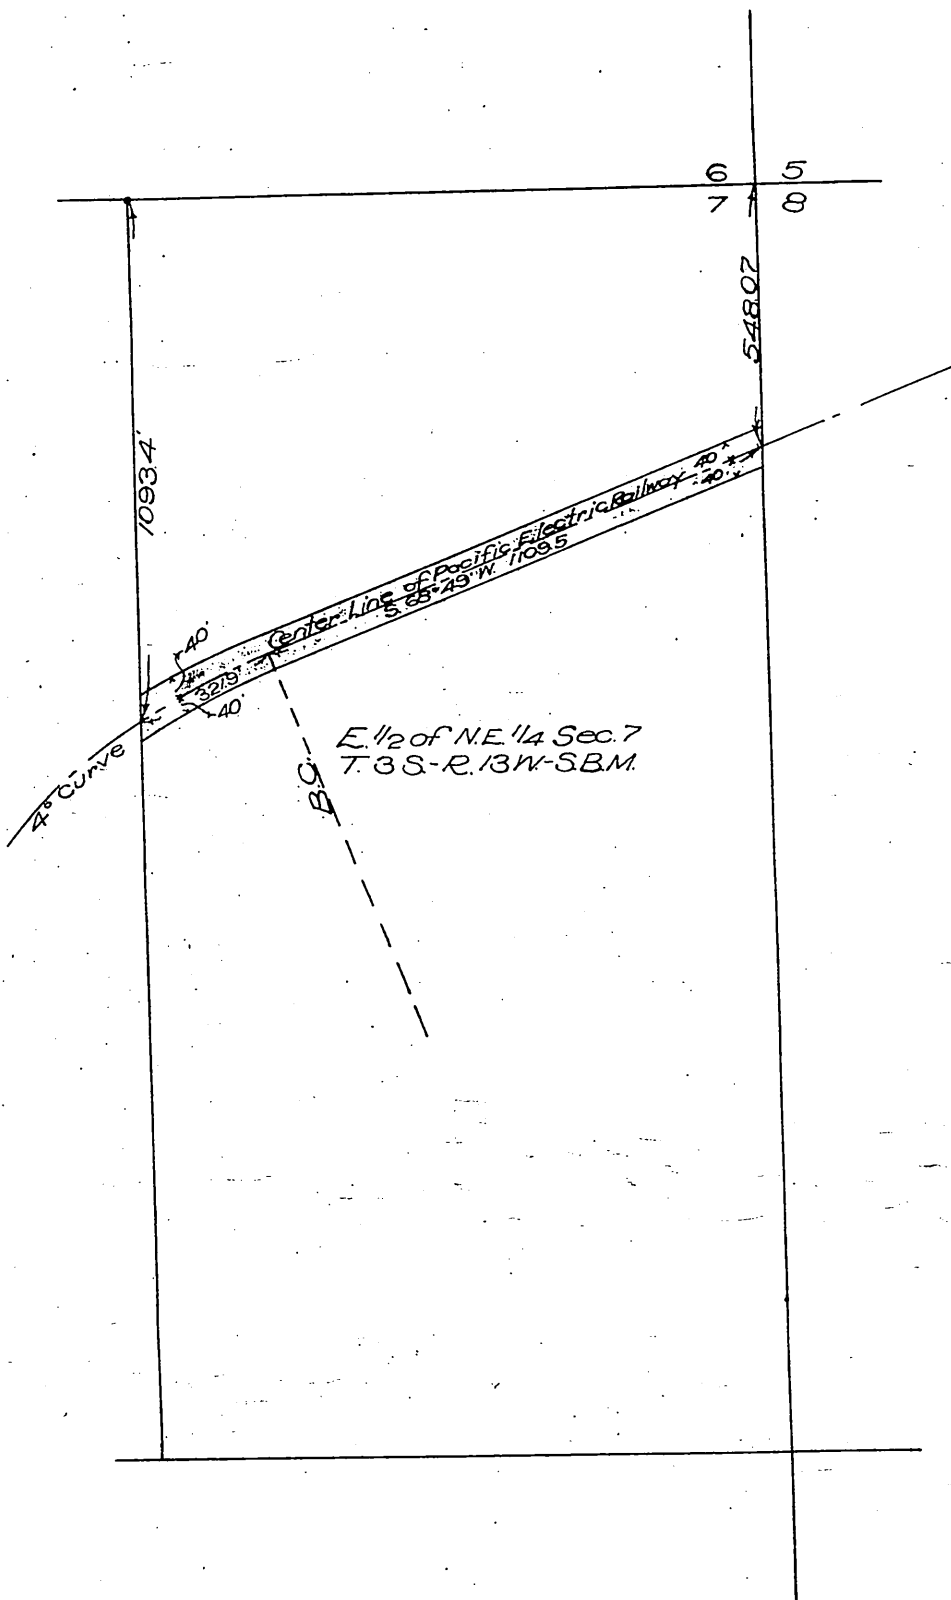

DM 4846-28

28

78

Dir 46

A 95 B

Title Insurance and Trust Co
- to -
Pacific Electric Land Company

Scale 1" = 400'

Recorded Jan. 4 1912