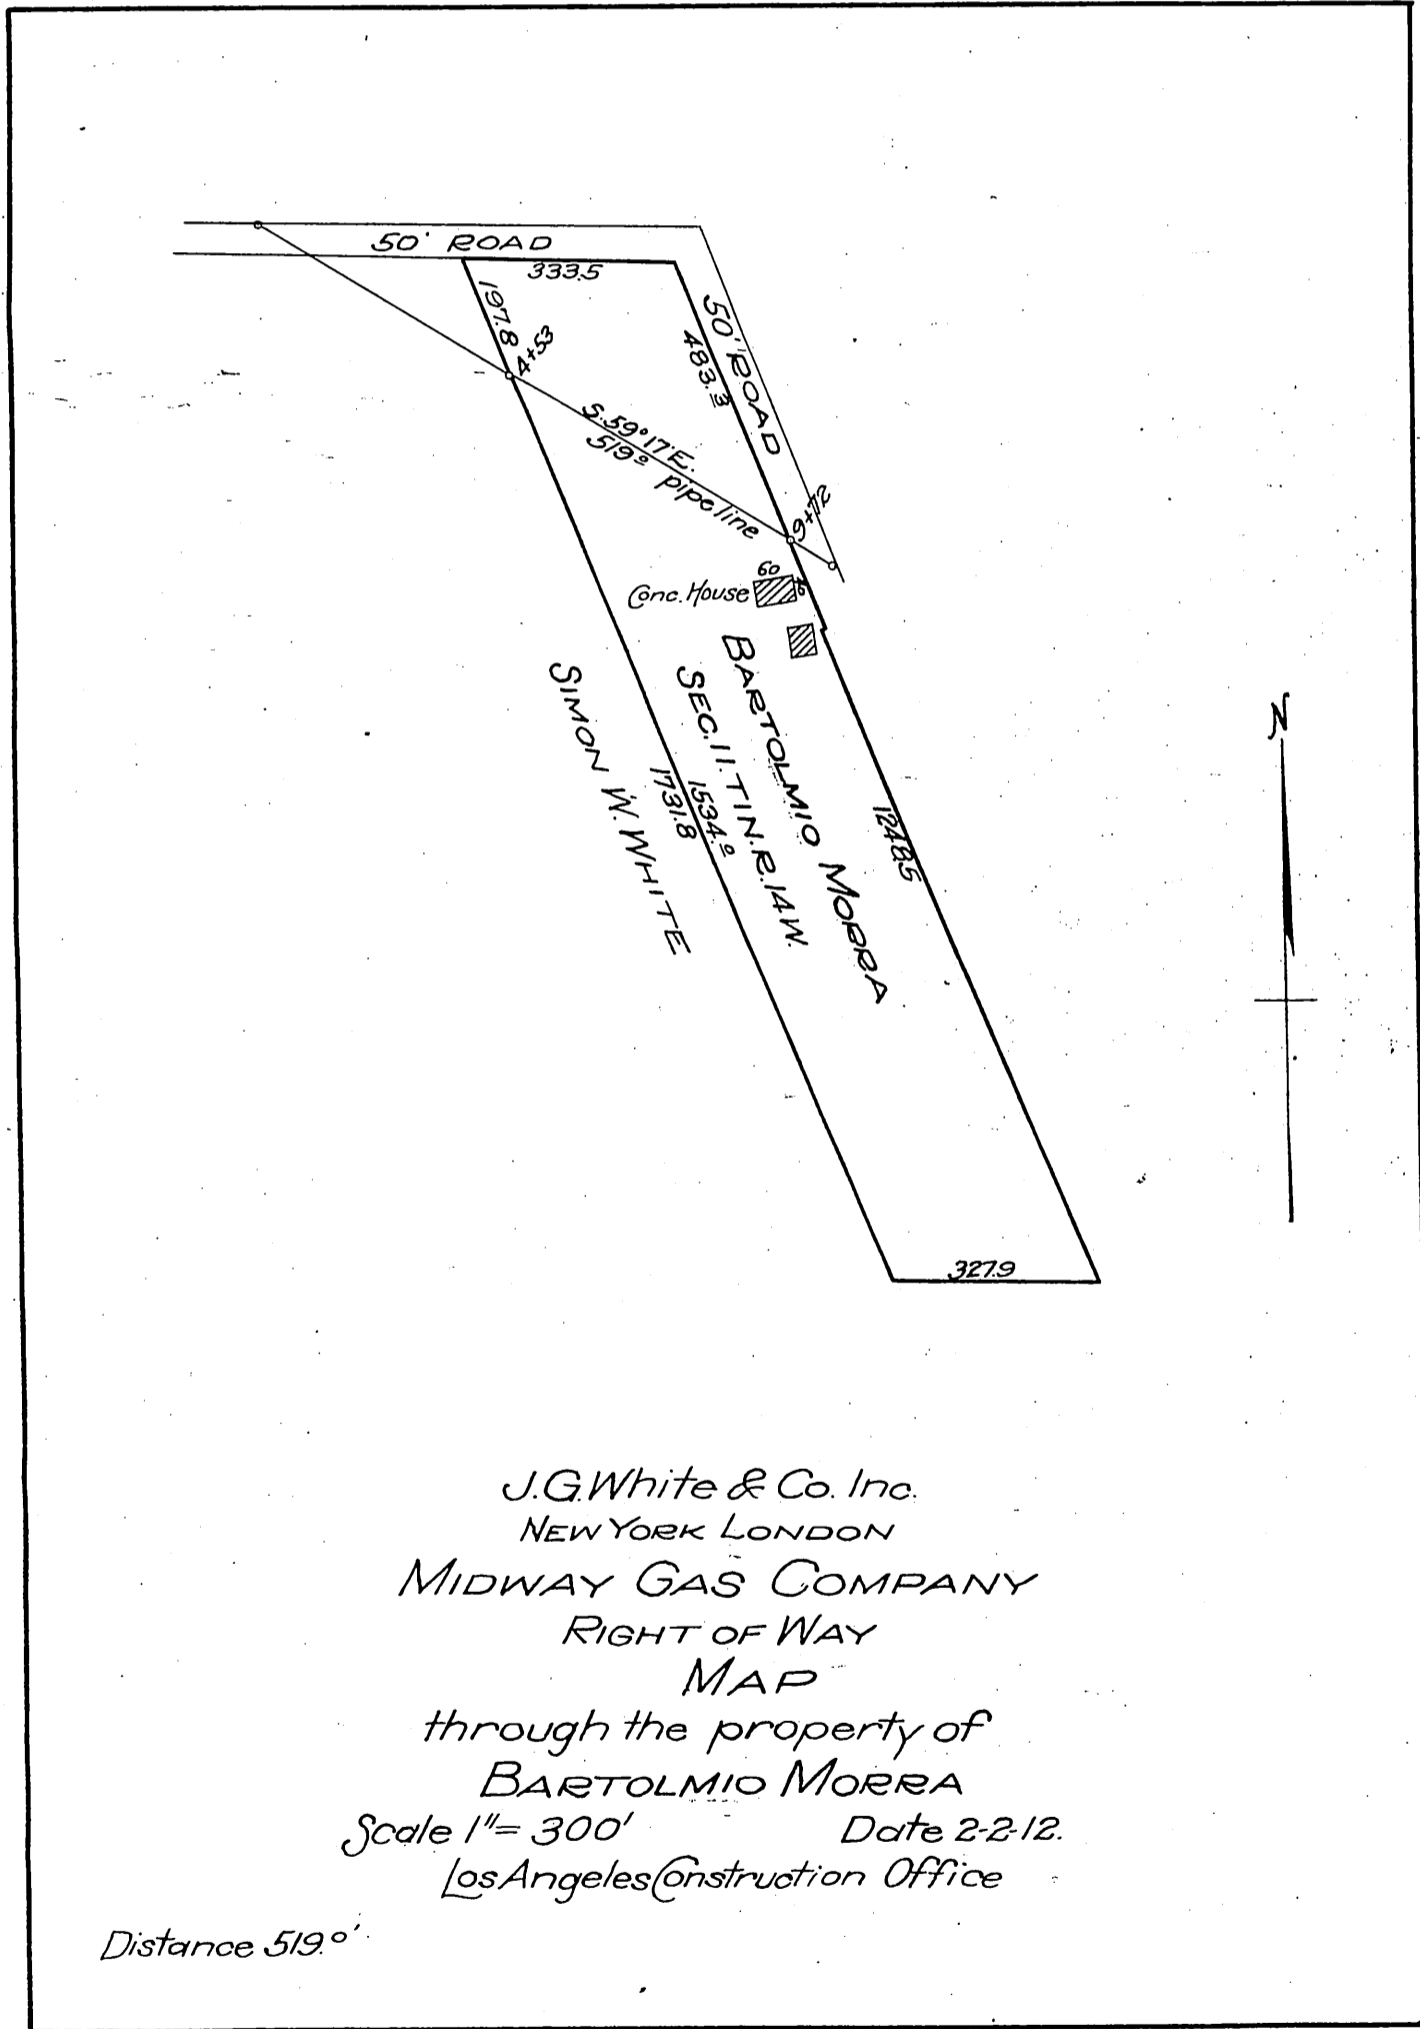

DM 4918-261

261

21

Bartolomeo Morra
son
Midway Gas Company

A-77-1

J.G. White & Co. Inc.
NEW YORK LONDON
MIDWAY GAS COMPANY
RIGHT OF WAY
MAP

through the property of
BARTOLMIO MORRA
Scale 1" = 300' Date 2-2-12.
Los Angeles Construction Office

Distance 519.0'

A-77-1

Recorded Mar 28, 1912

Comp. H.C.T.