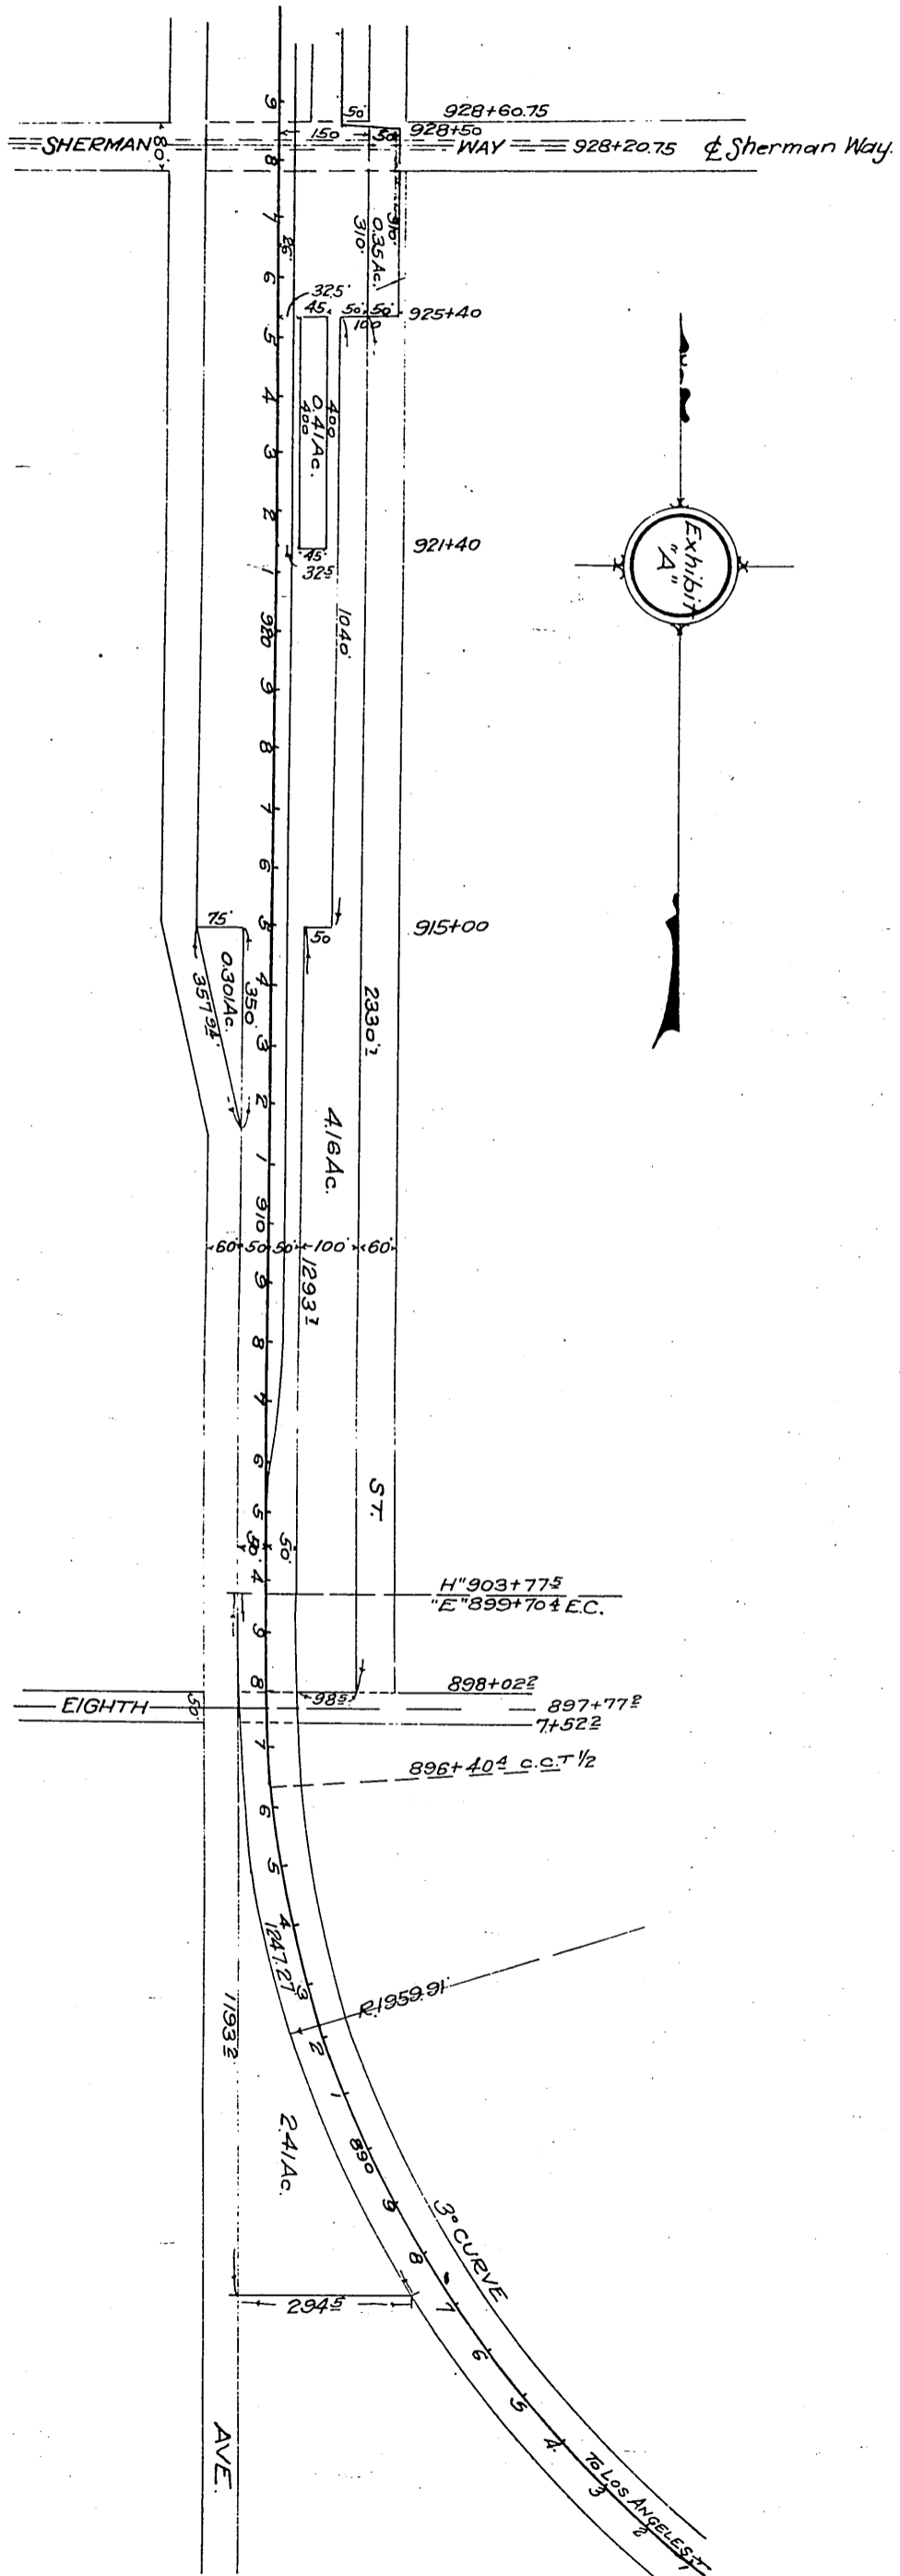

DM 4927-222

222

25

9/3/13

CANOGA  
 RANCHO EX MISSION DE SAN FERNANDO  
 Los Angeles Cal.  
 Scale 1"=300'  
 July 26, 1911

Recorded Apr. 3, 1912

Comp. H.C.T.