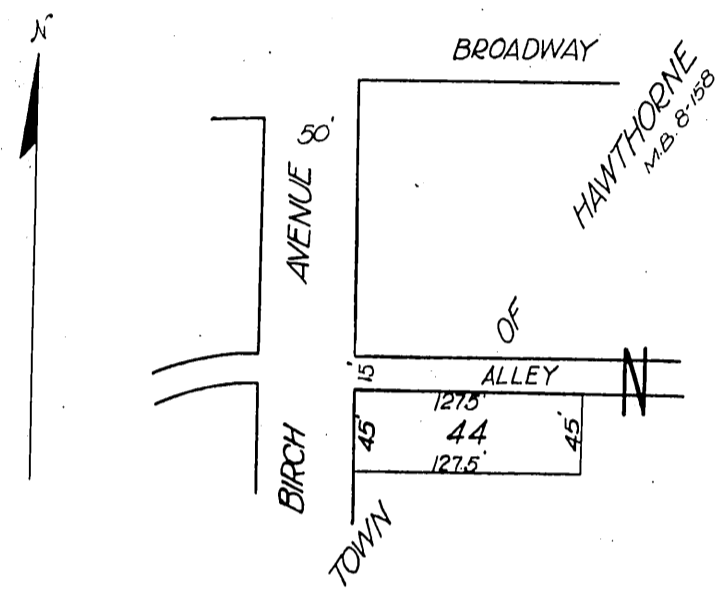

George Krieg
to
Pacific Electric Railway Company

30

Scale 1"=100'

Recorded May 14, 1915. A-161A

211+
200 N/31