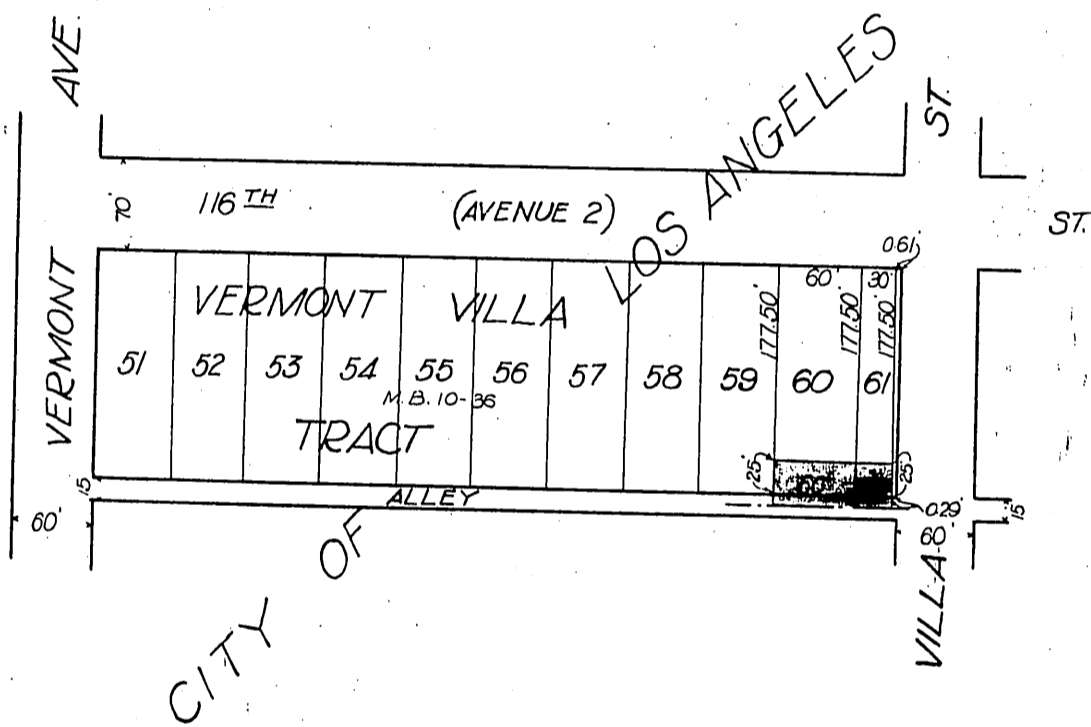

DM 6005-259

33

George M. Thorne
-to-
Pacific Electric Railway Company

259

Recorded May 25, 1915

217-3-11

11-25-15

D-6005