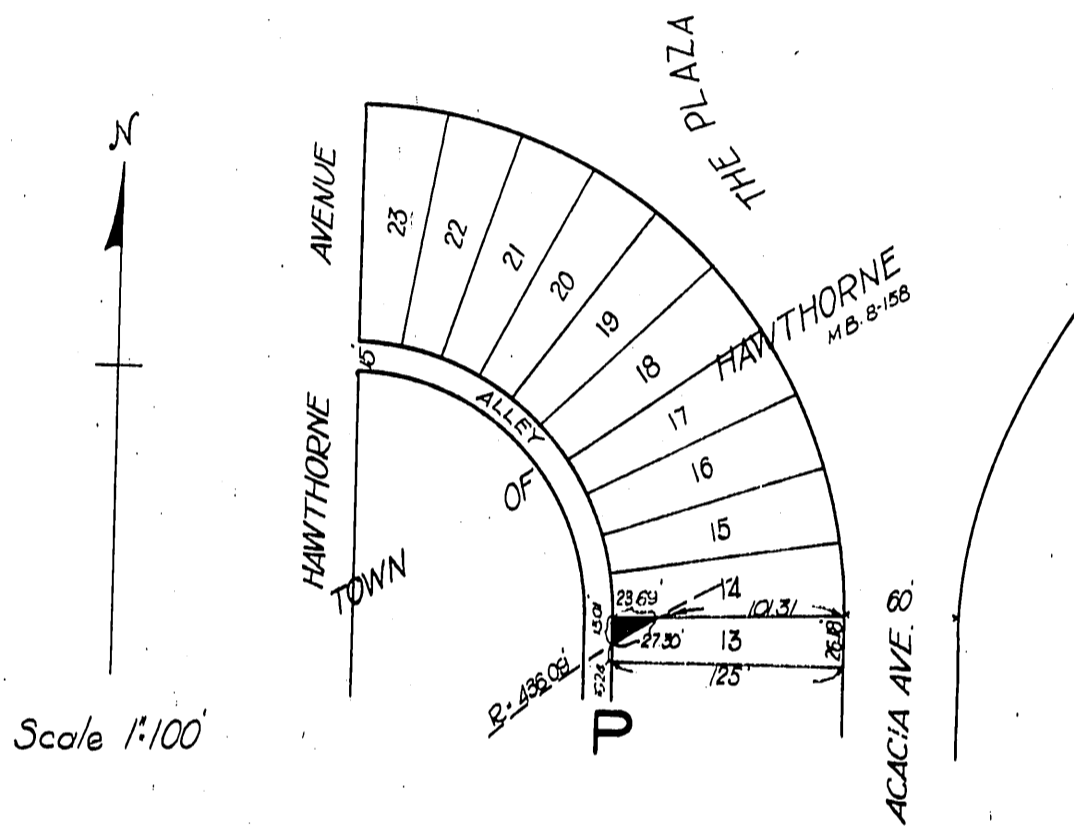

B.L. Harding }
Nellie L. Harding } -to- Pacific Electric Railway Company

34

Recorded June 8, 1915 A-161A

S/T. J. N.

W. M.