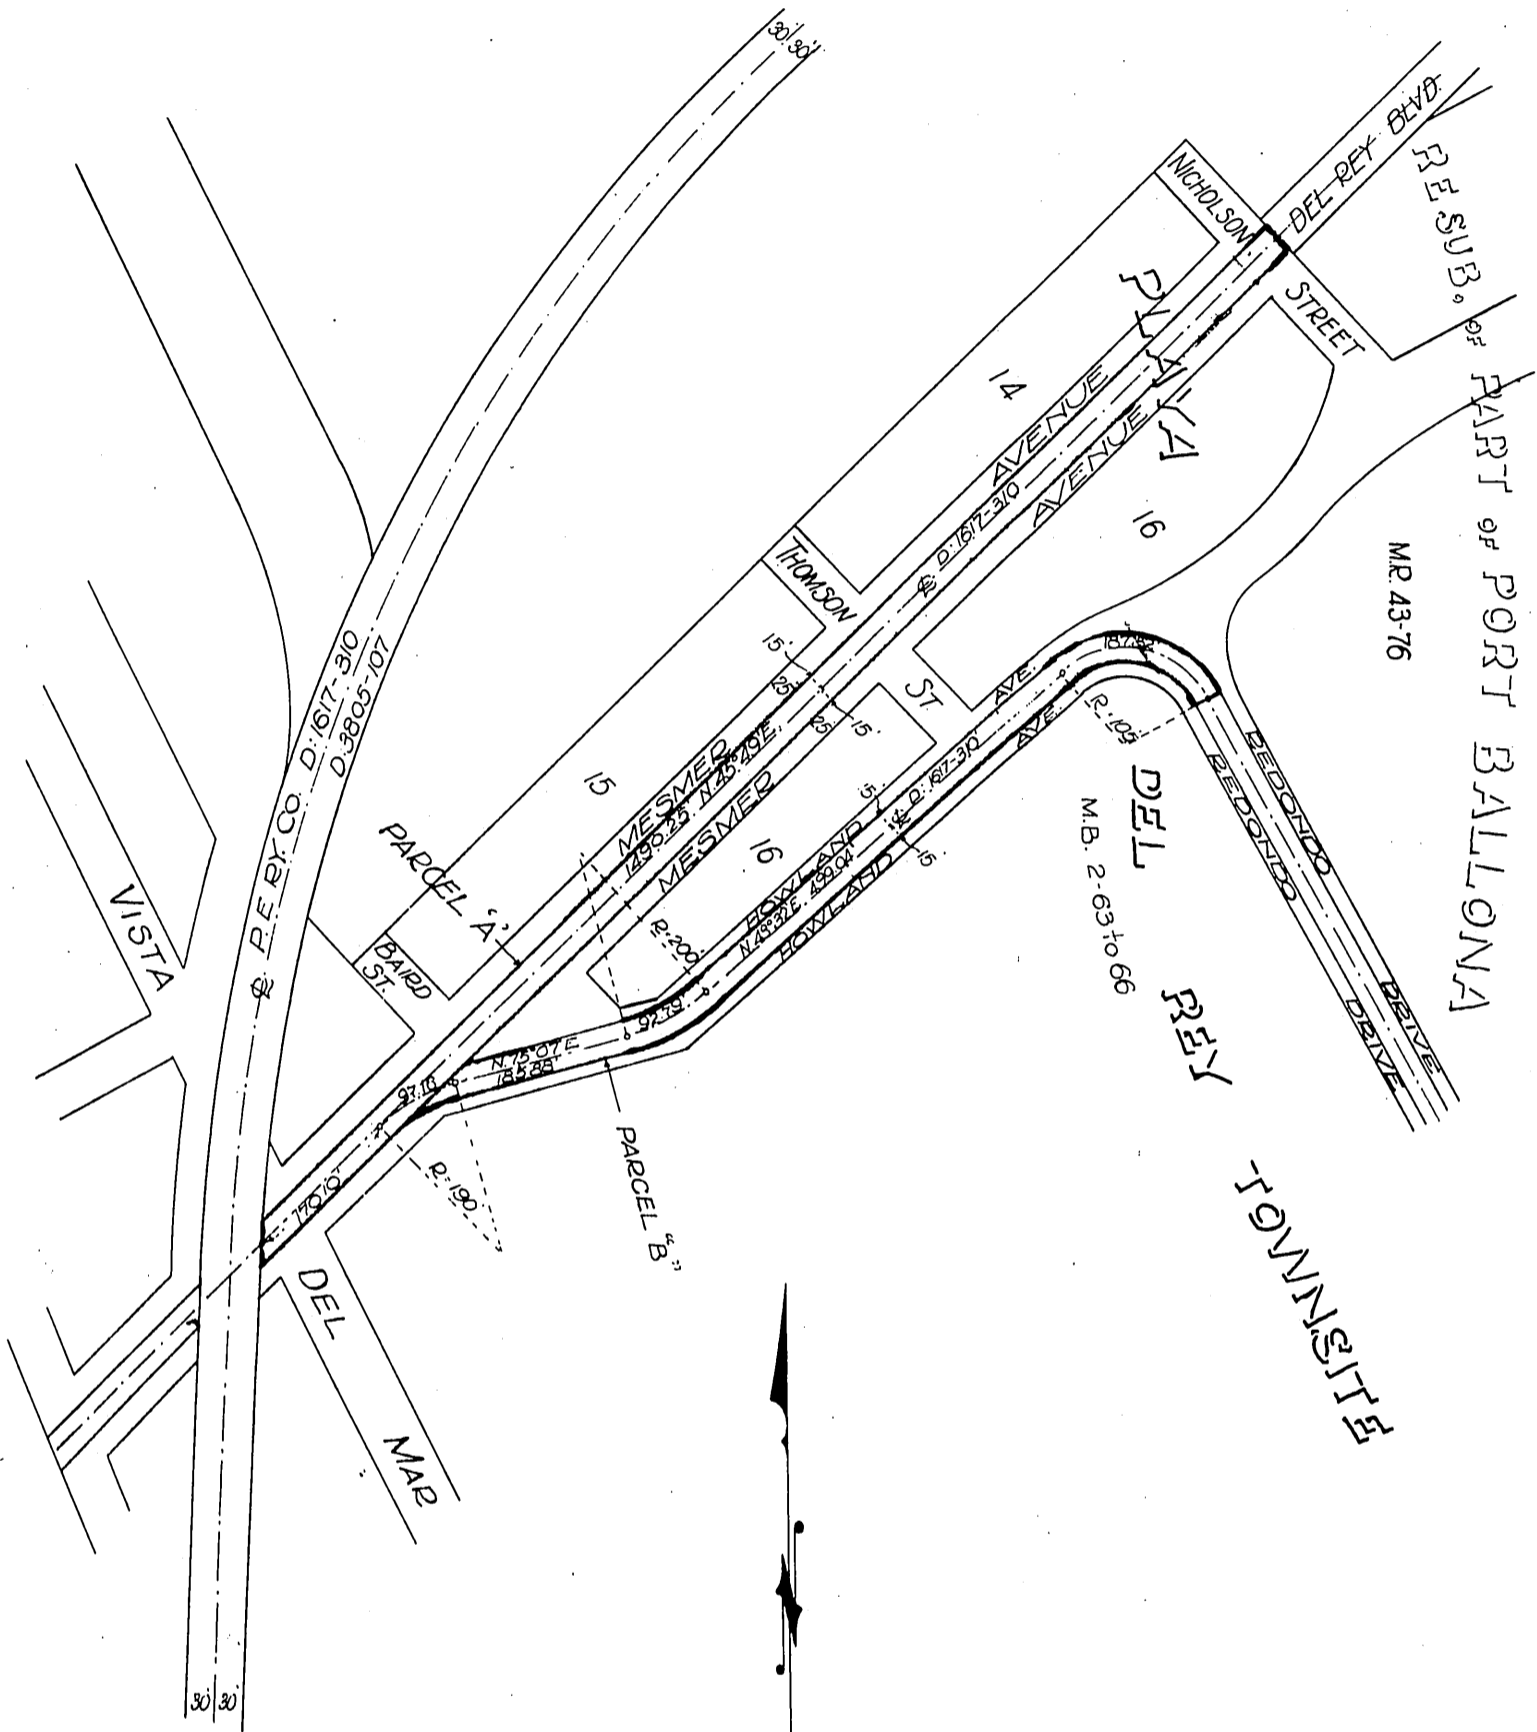

Pacific Electric Railway Company
- to -
The Beach Land Company

DM 6009-244
38

244

251
139
88

Scale: 1" = 200'

EXHIBIT 'A'

Recorded May 6, 1915
S.H.P. O.R.
DM 39-273

A-101
A-139

D:6009