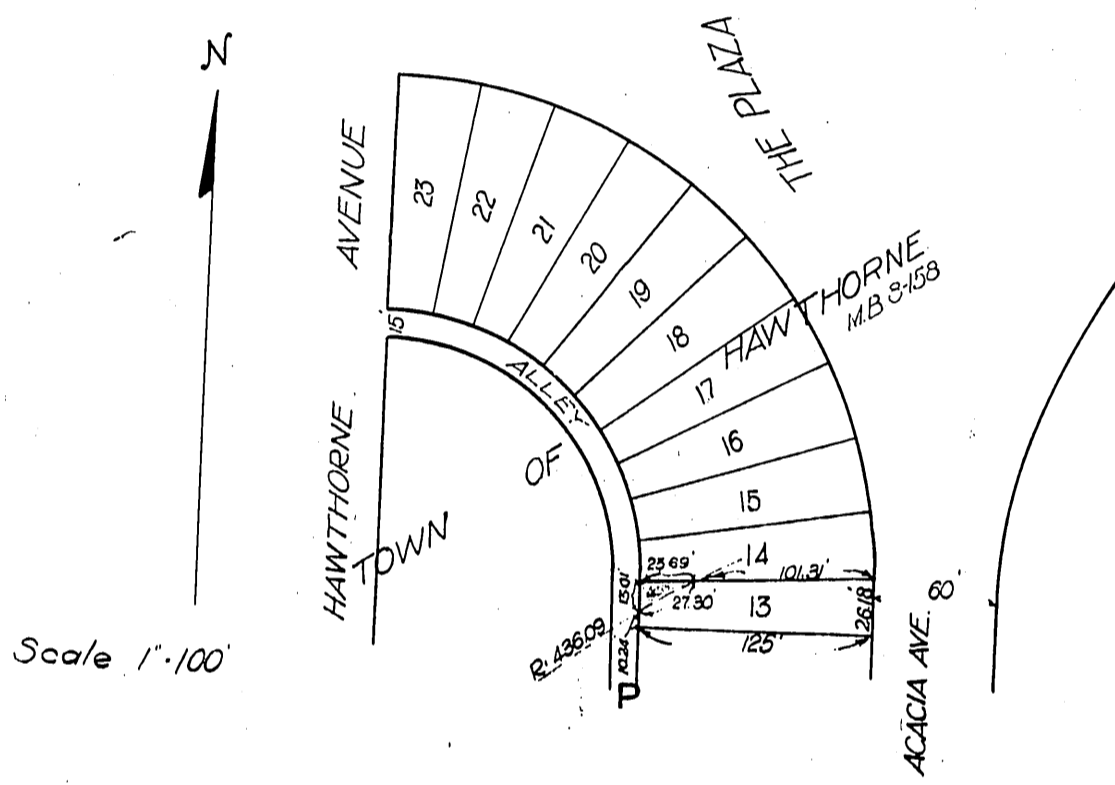

W^m Thos Toolan } to } B.L. Harding
Mrs W^m M Toolan } } Nellie L. Harding

39

1117

Recorded June 8, 1915

SHT. O. D.

101 1161A