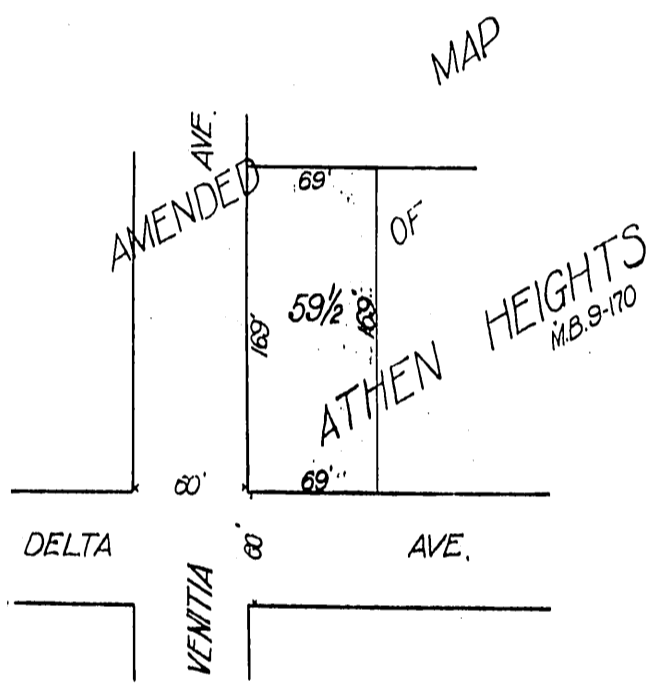

George Krieg  
-to-  
Pacific Electric Land Company

62

Scale 1"=100'

Recorded May 7, 1915

A958

27+00  
sec 17, T104