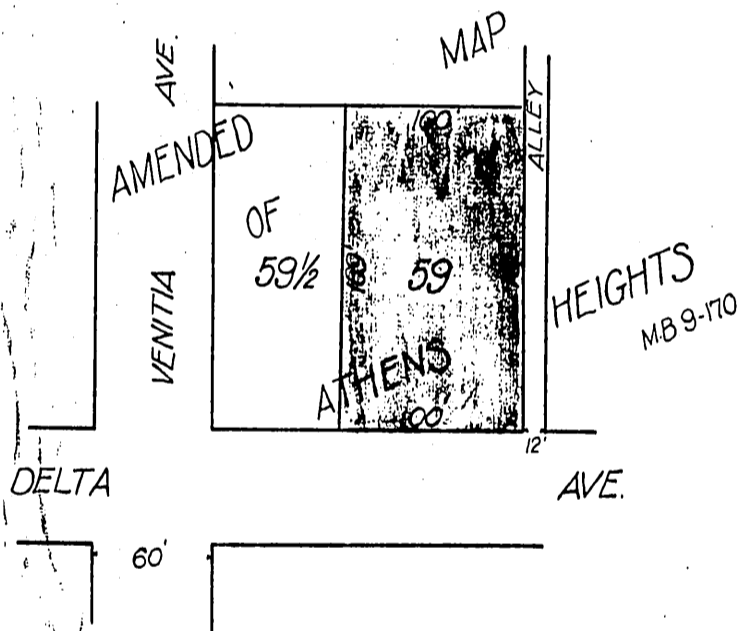

George Krieg

63

Pacific Electric Land Company

Scale 1"=100'

Recorded May 7, 1915

A-958

5/11/15

D. 6026