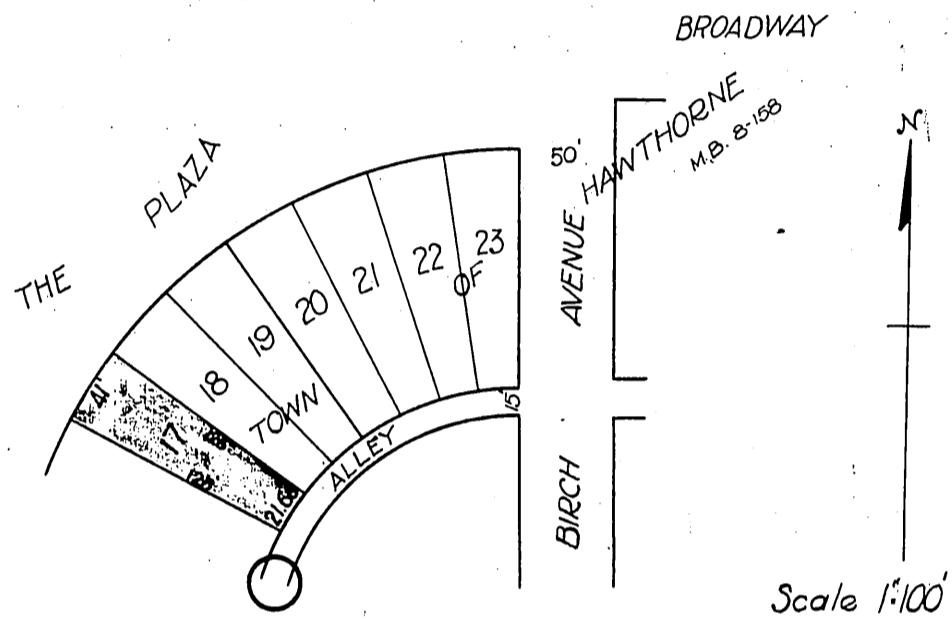

George J. Blank }  
Cecelia. Blank } - to - Pacific Electric Land Company

DM 6036-275

275

81

3514

21614

Recorded May 20, 1915 7-161A

SNT O. A.

D: 6036