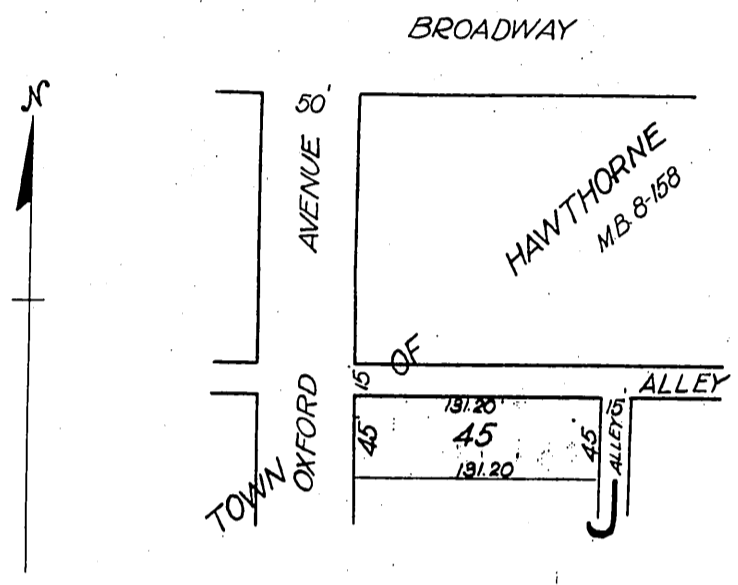

John Trumbull
Margaret M. Weltin
John Edward Weltin

-to- Pacific Electric Railway Company

Recorded May 14, 1915.

277-0-11

A-161A

see M. 29-237