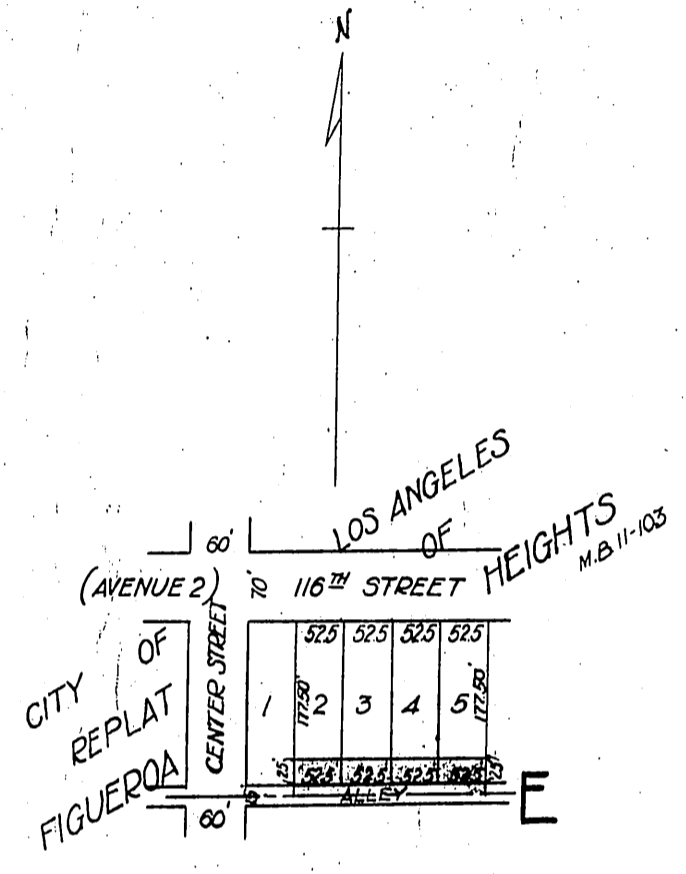

Elsie Fletcher Haight } -to- Pacific Electric Railway Company
L. Ludlow Haight }

94

71246

7205 A

Scale 1"=200'

Recorded May 14, 1915

SNT O. K.

Sec M 39-278