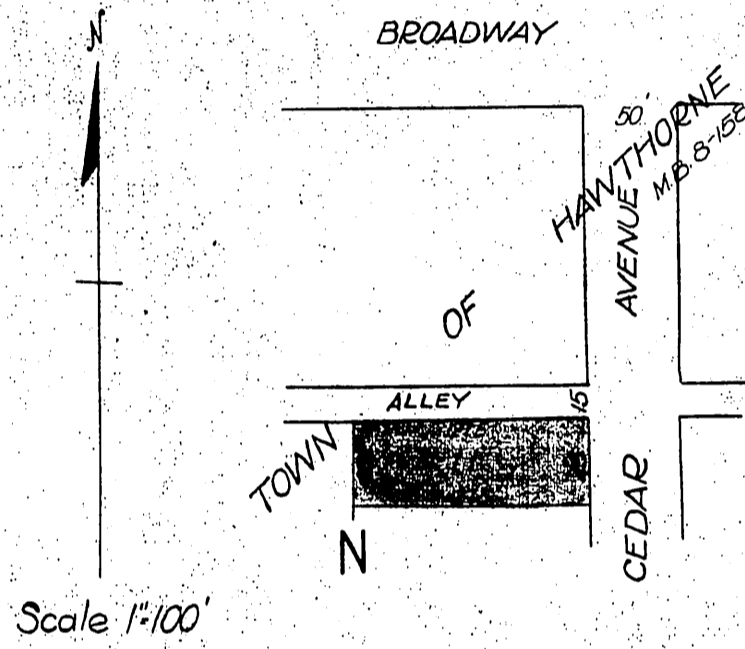

George Krieg  
-to-  
Pacific Electric Railway Company

DM-6049-122

99

122  
3514  
A161 A  
ee

Recorded May 7 1915 A-161 A  
S.H. O.K.  
205 1179-282

D. 6049