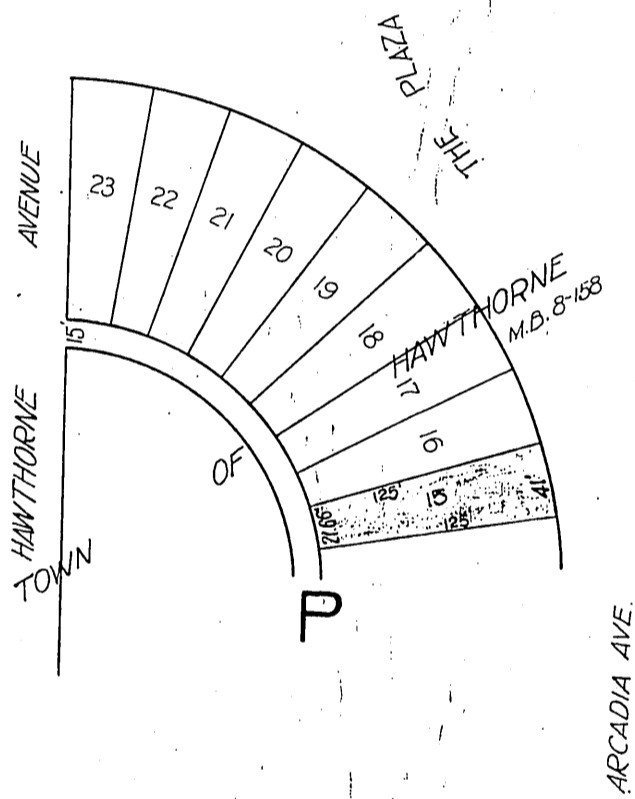

George Krieger
-to-
Pacific Electric Railway Company

DM 6052-82

6

823514

A1619

Recorded May 7 1915

SHT. O. K.

A-1613