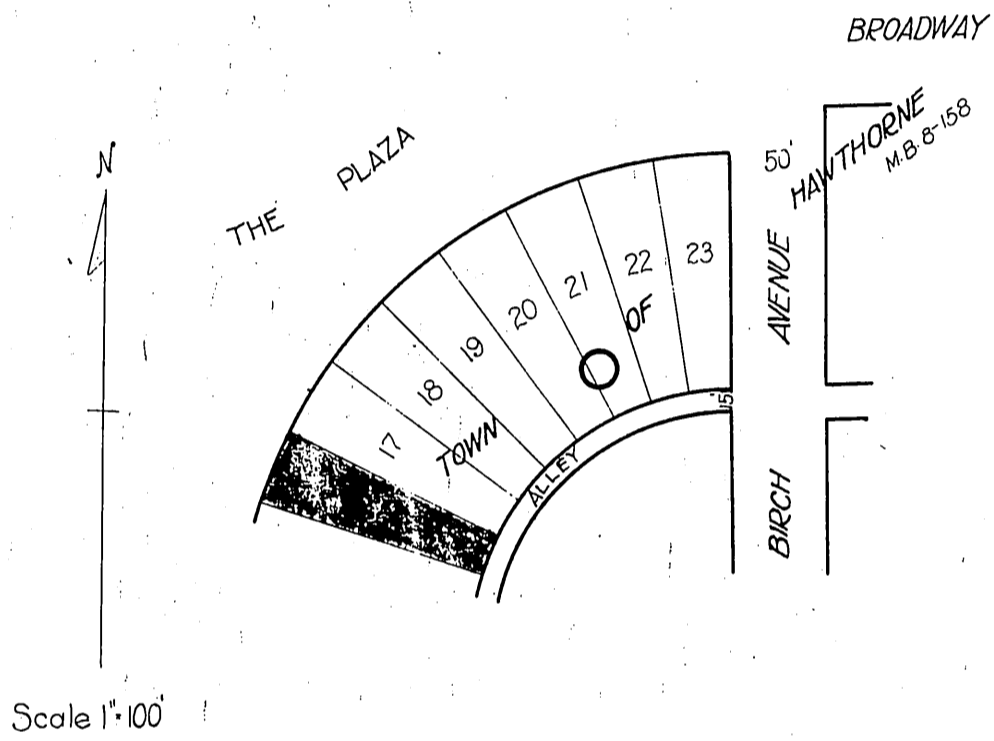

George Krieg
-to-
Pacific Electric Land Company

DM 6052-83

7

83
354
7161A

Recorded May 7 1915 A-161A
Snt. O.R.
Dec 13-107

D-6052