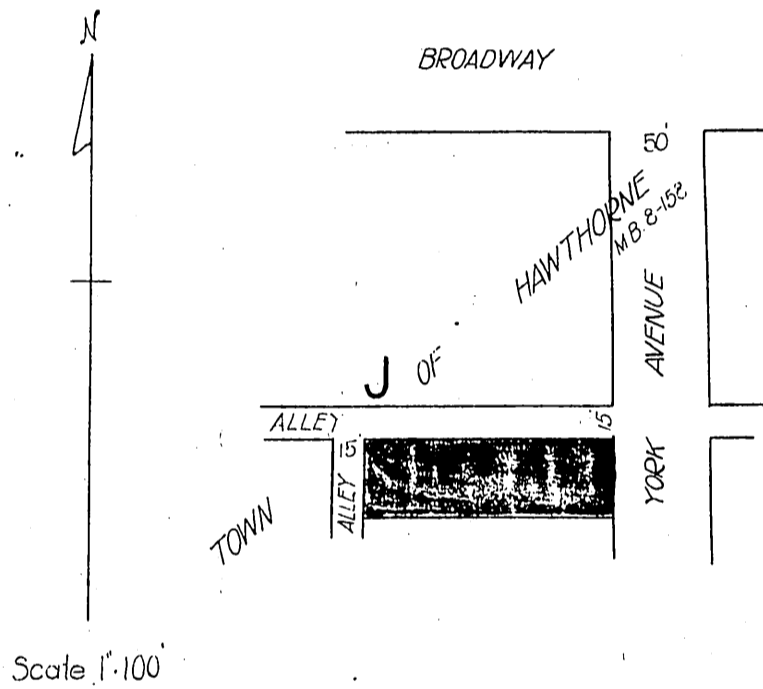

George Hines
to
Pacific Electric Railway Company

DM 6052-84

8

84

14
17

Recorded May 7, 1915
S.H. C. T.

A-161A

See Map 18