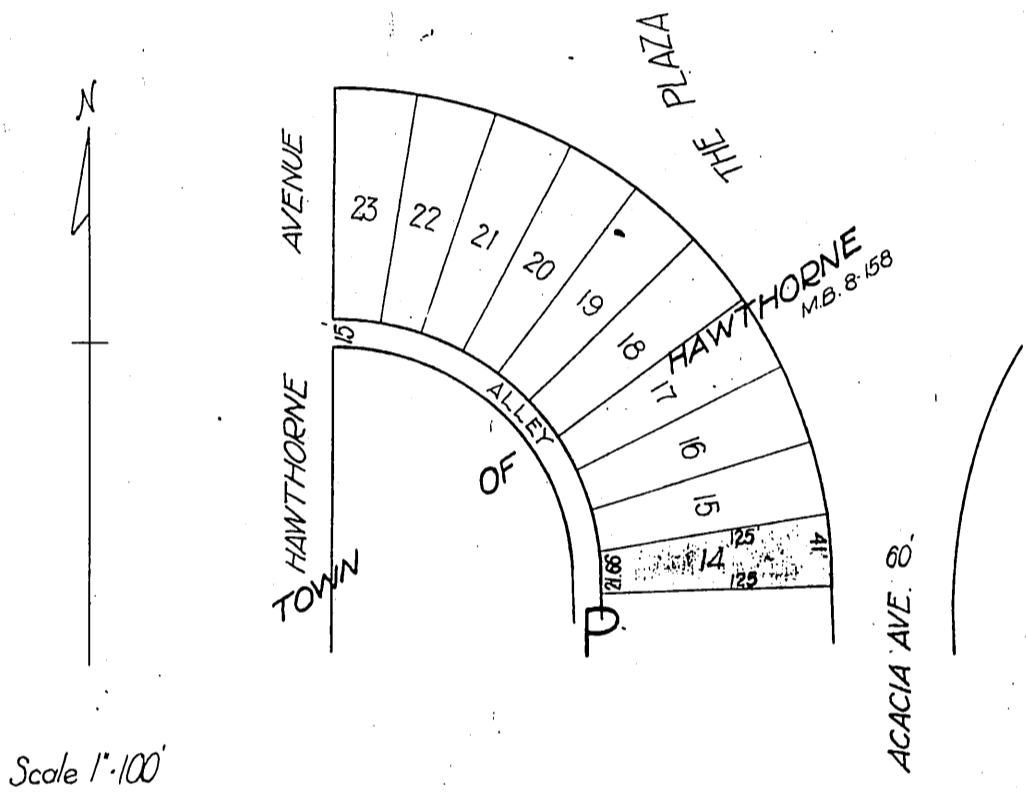

George Krieg
to
Pacific Electric Land Company

DM 6054-19
11

19
3574
E 1617

Recorded May 7, 1914 A-101A
SMT. O. P.

D. 6054