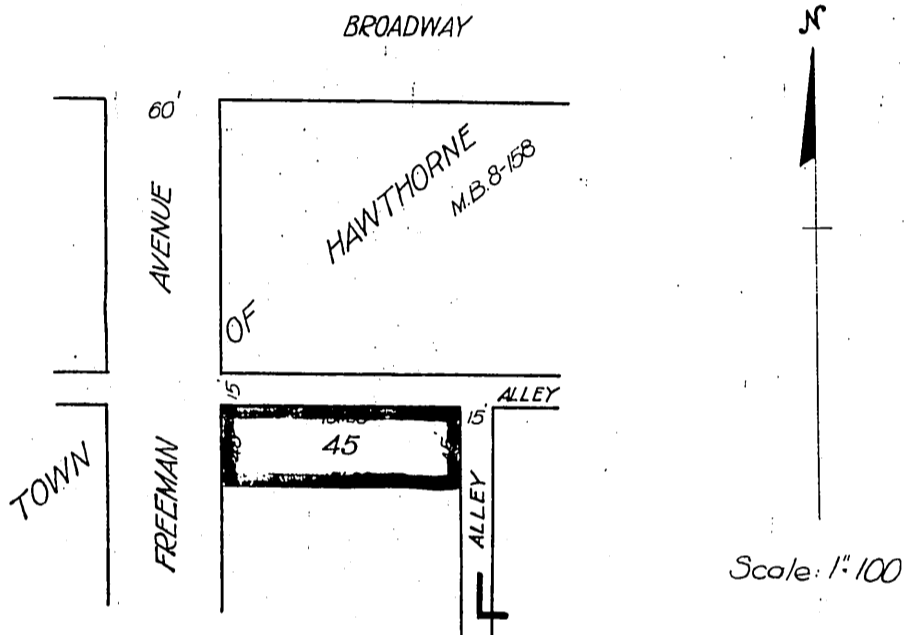

George Krieg
to
Pacific Electric Railway Co.

Recorded May 27 1915 A-161A

SMT O.A.

May 27 1915