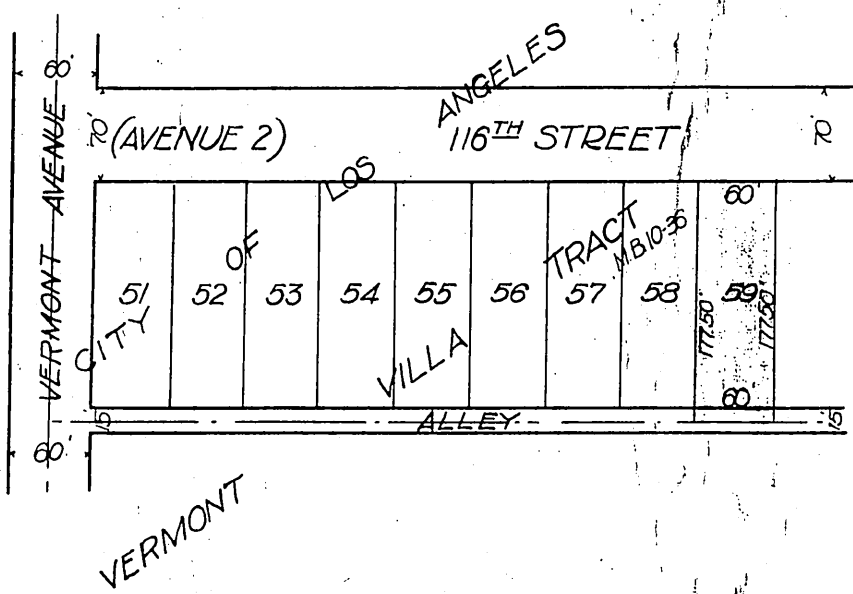

George Krieg
-to-
Pacific Electric Land Company

DM 6056-153

15

Dir 46

17205A

153

Recorded June 5, 1915

217+ 0-11

1129-109

A 205 A

D 6058