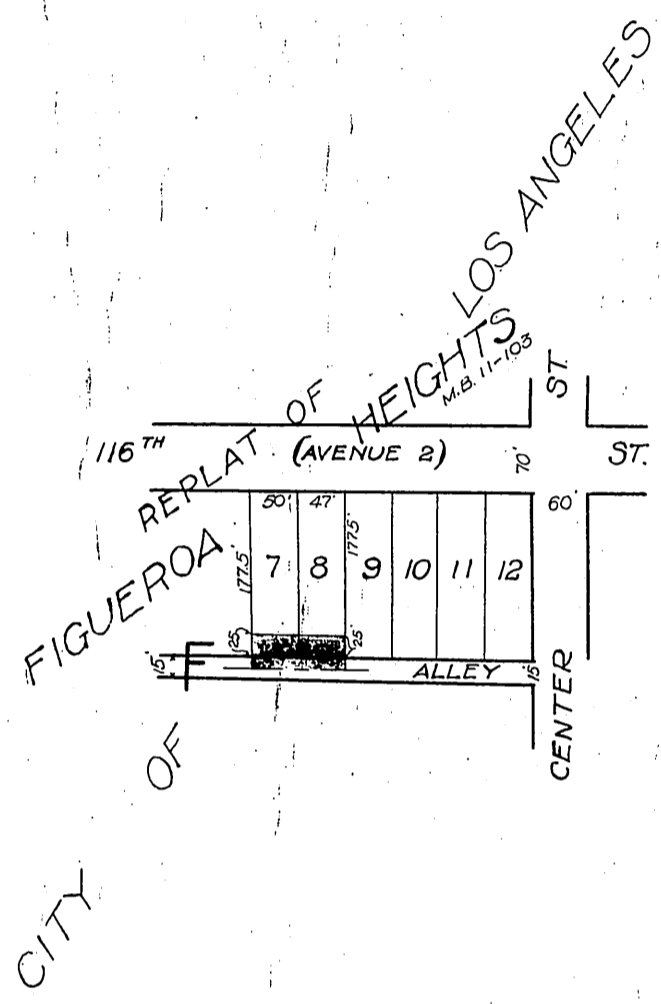

DM 6061-44
18

Dir 46
A205 F

George W. Dickinson }
Myra Dickinson } - to - Pacific Electric Railway Co.

Recorded May 29, 1915

211 F. 2. 7.

Sec. 11, 39, 282

D:6061