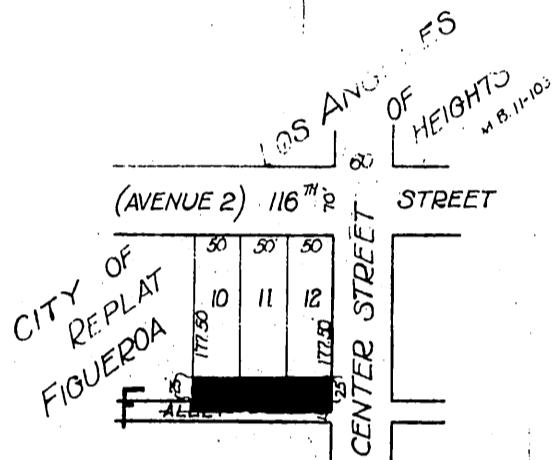

Geo. W. Van Horn } to Pacific Electric Railway Company  
Frances M.D. Van Horn }

Scale 1"=200'

Recorded July 19, 1915

ENT. C.A. A-205A

M/37-211